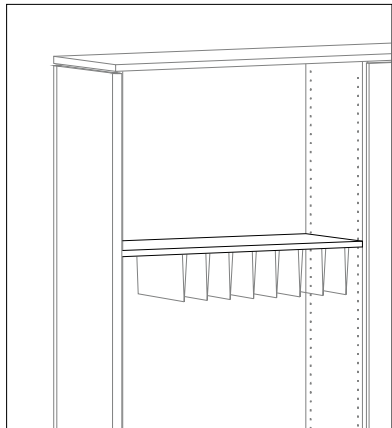

**Grids**

**Coat hanger**

**Fixing system**

**01 melamine-finished shelf**  
*L 500/1000 mm*

**03 pull-ouit frame**  
*L 1000 mm*

**05 front grid**

**07 hanger bar**  
*L 500/1000 mm*

**09 rack profile**

**02 metal shelf**  
*L 500/1000 mm*

**04 drawer**  
*L 500/1000 mm*

**06 top grid**

**08 pull-out coat hanger**

**10 internal 180°- opening hinge**

**QUADRA®**

Finishes

---