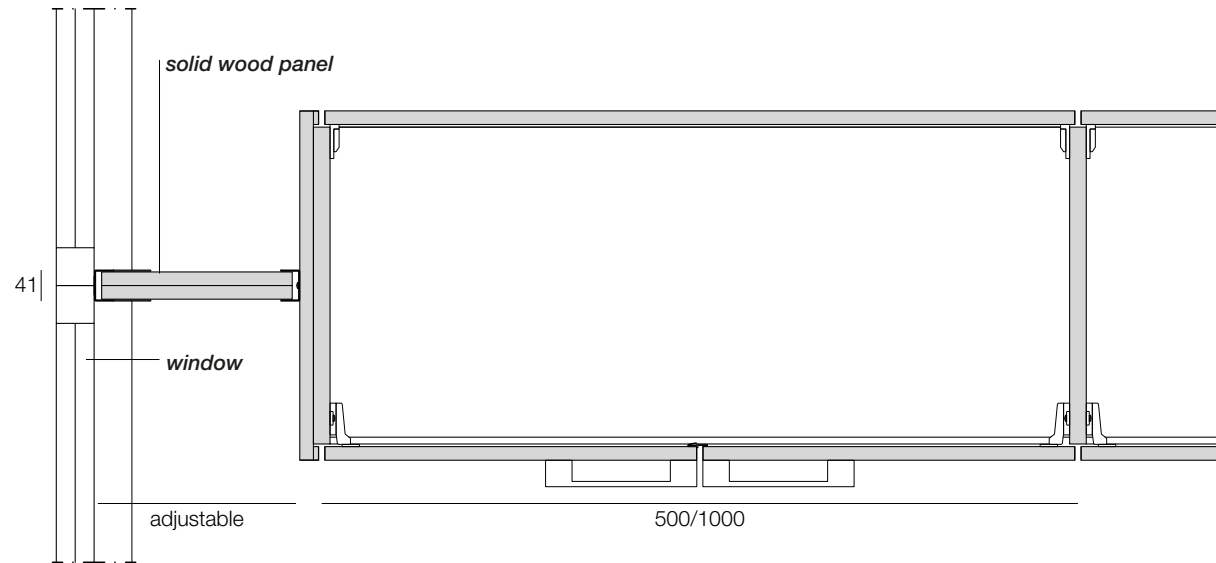

Wall-end upright