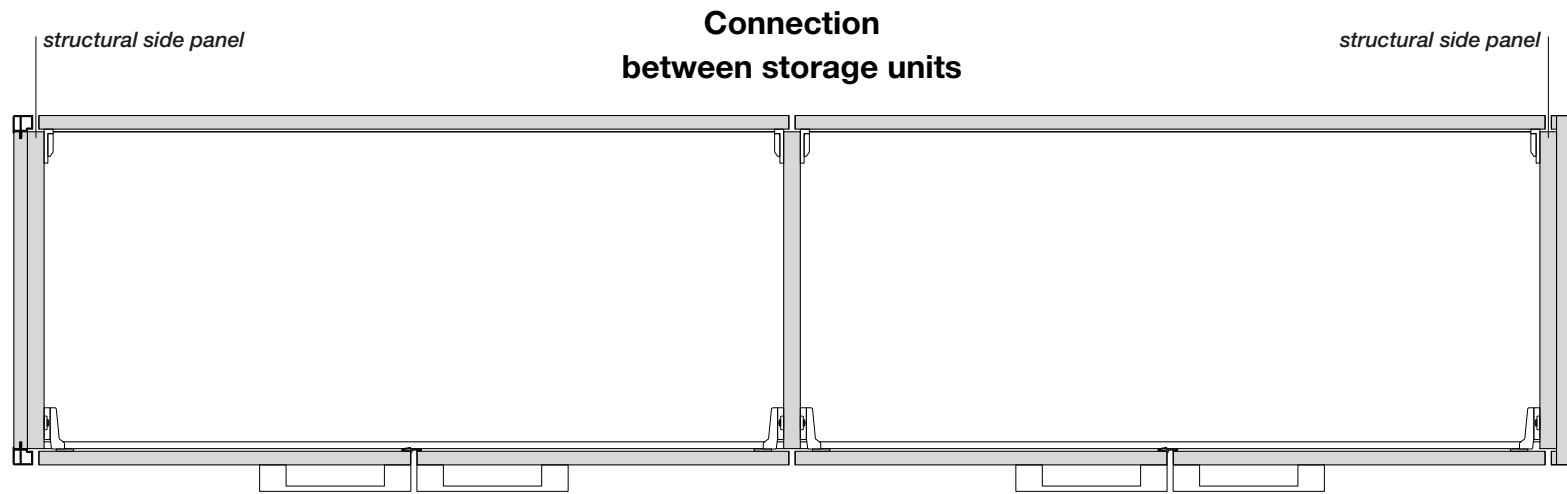

Wall-end uprights

**Wooden end-side panel
with aluminium profiles**

Wooden end-side panel