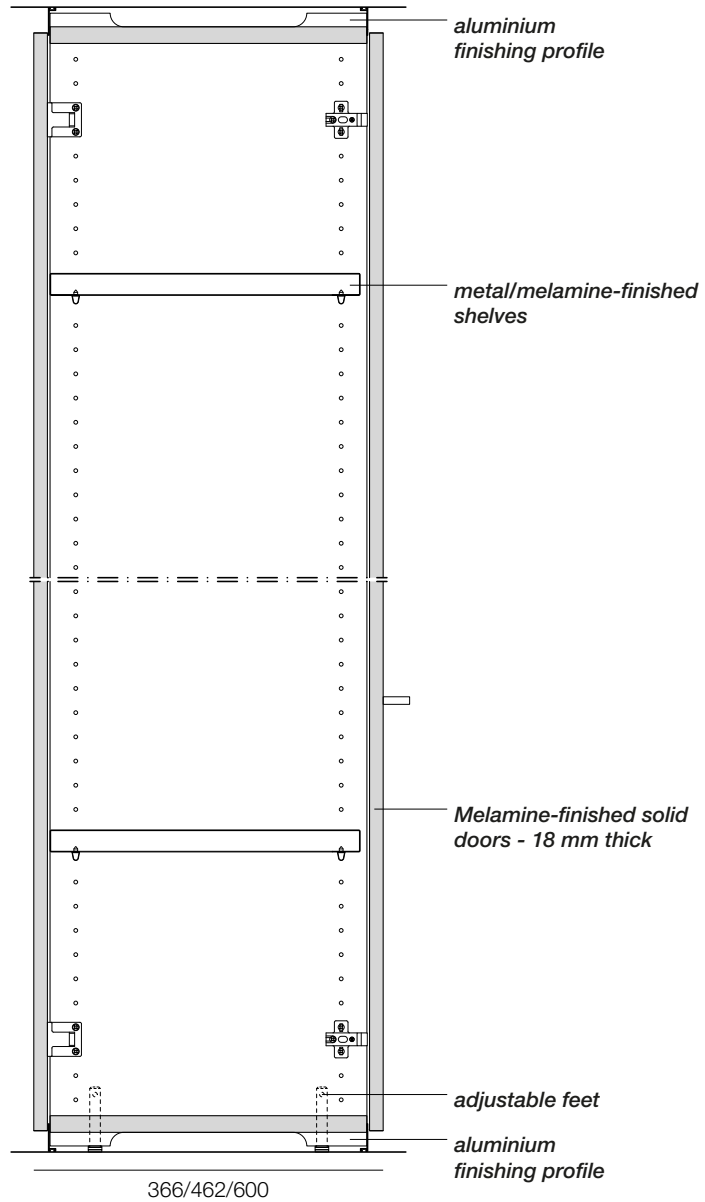

Wall-end uprights

Wall-end upright with filler panel