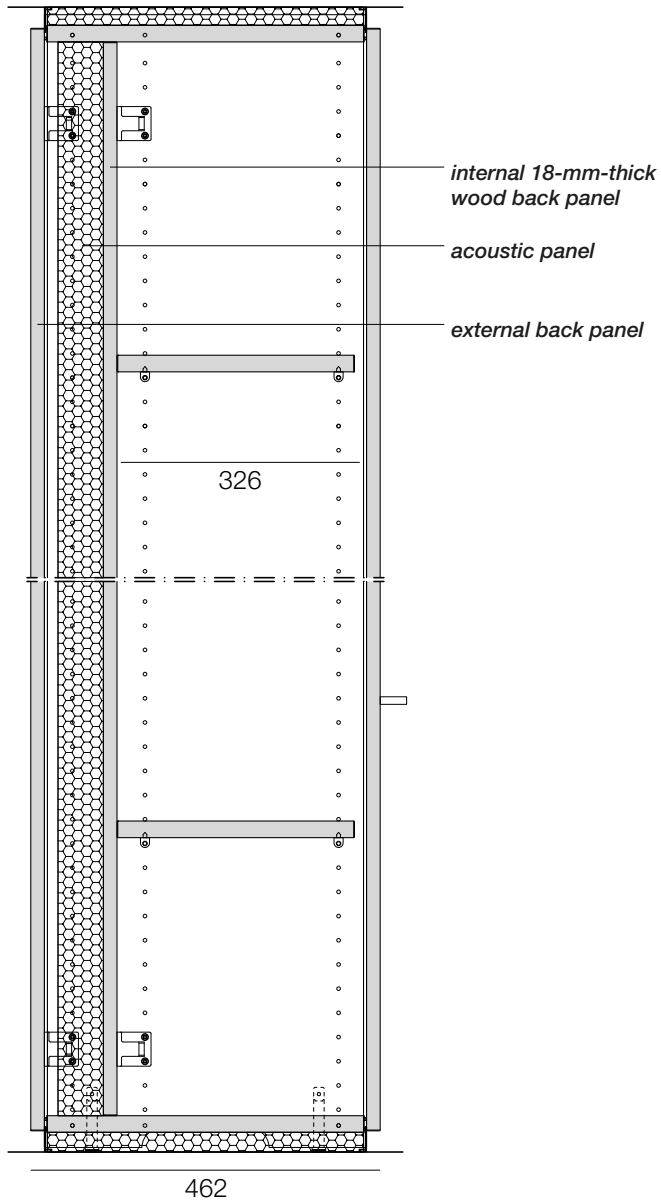

Internal insulation

*available for 462-mm-thick units only