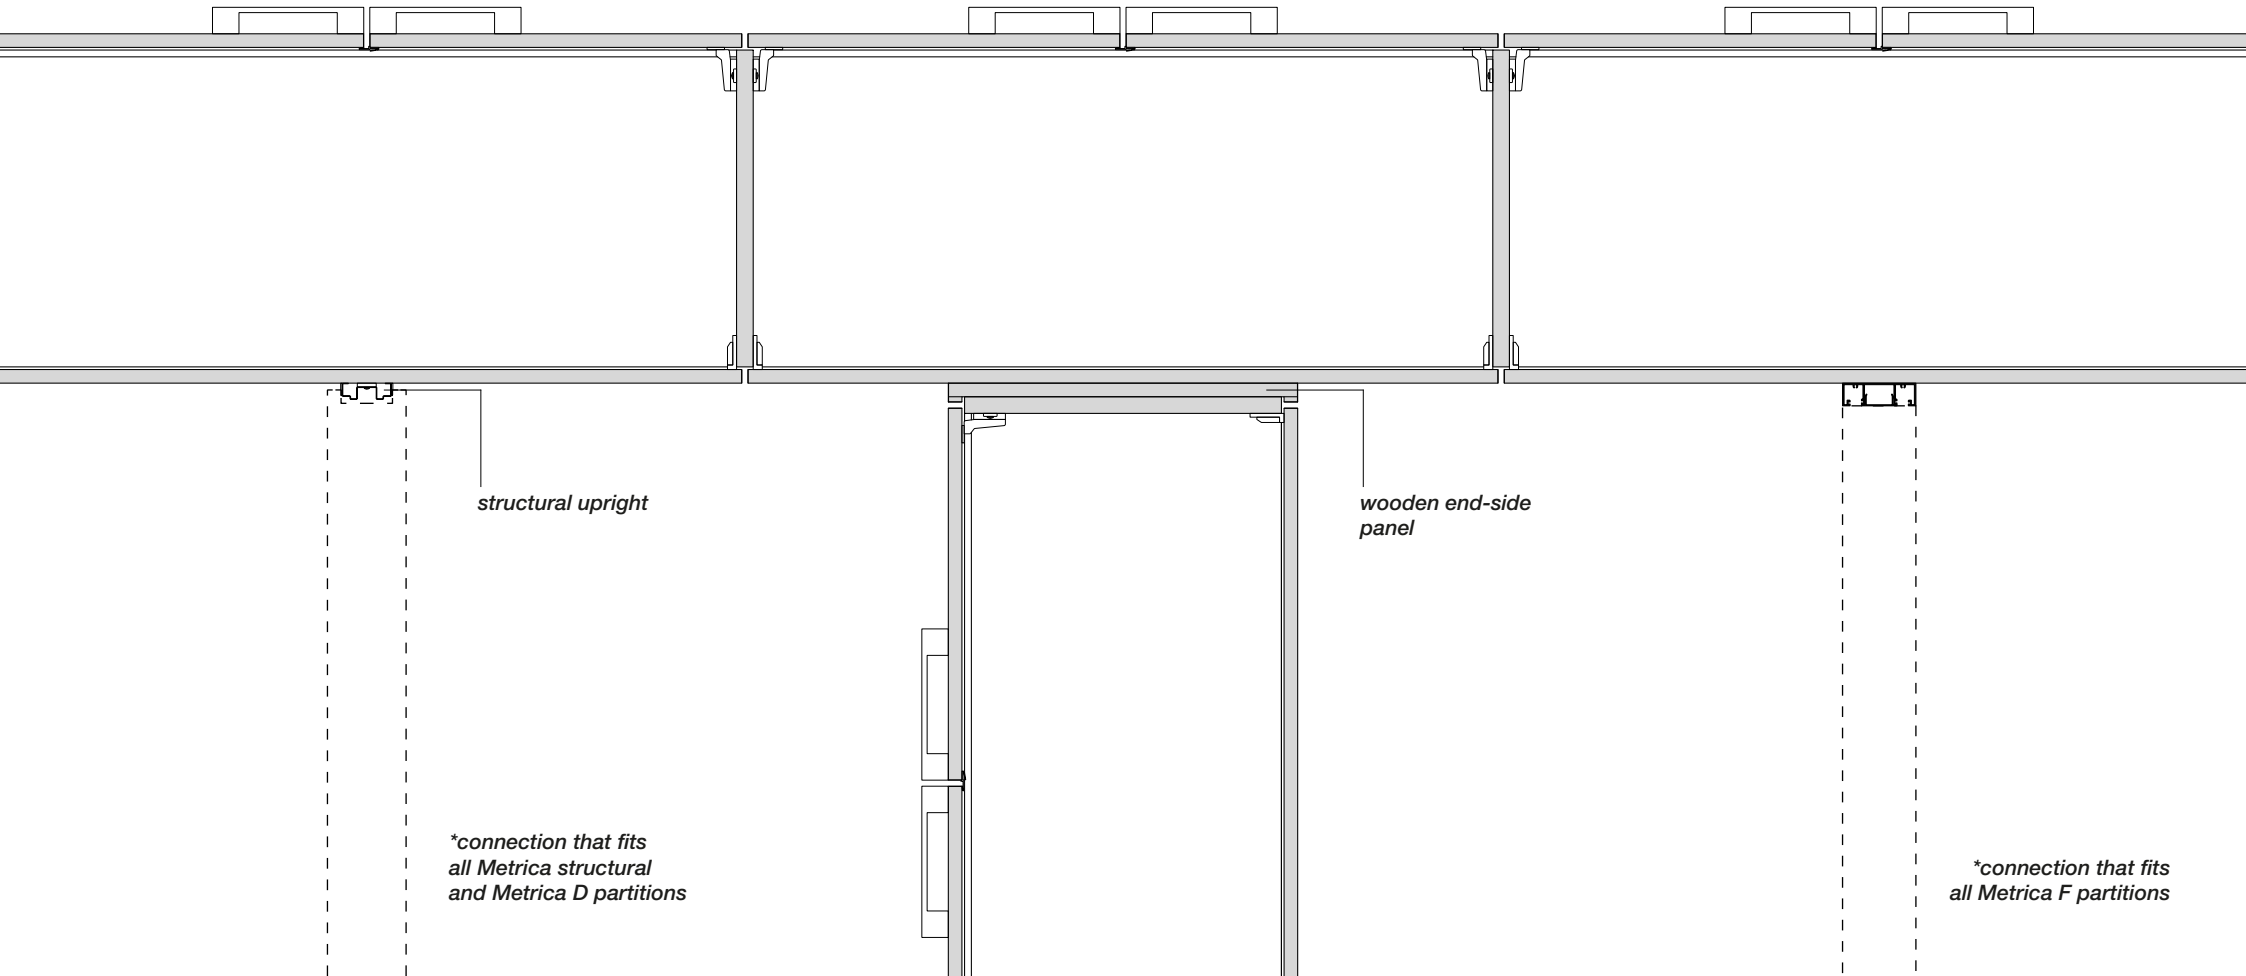

# Three-way junctions

**Three-way junction  
with metrica**

**Three-way junction  
with storage unit**

**Three-way junction  
with metrica f**

*structural upright*

*wooden end-side panel*

*\*connection that fits  
all Metrica structural  
and Metrica D partitions*