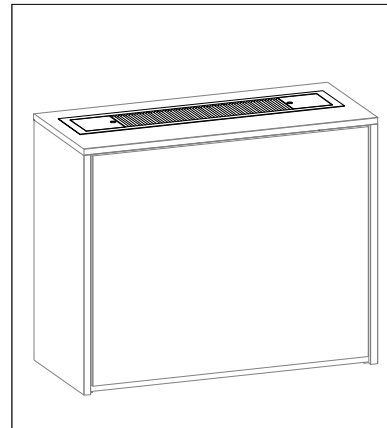

Shelves

Drawers

Grids

Coat hanger

Fixing system

06 top grid