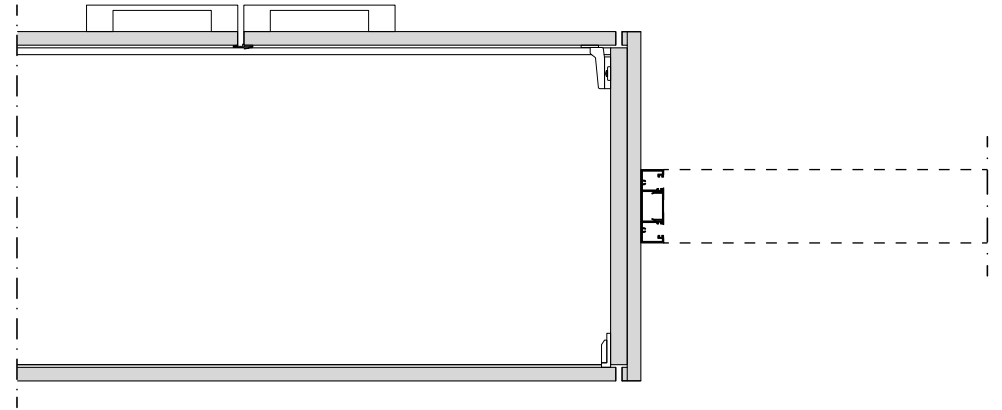

Central junction with metrica f