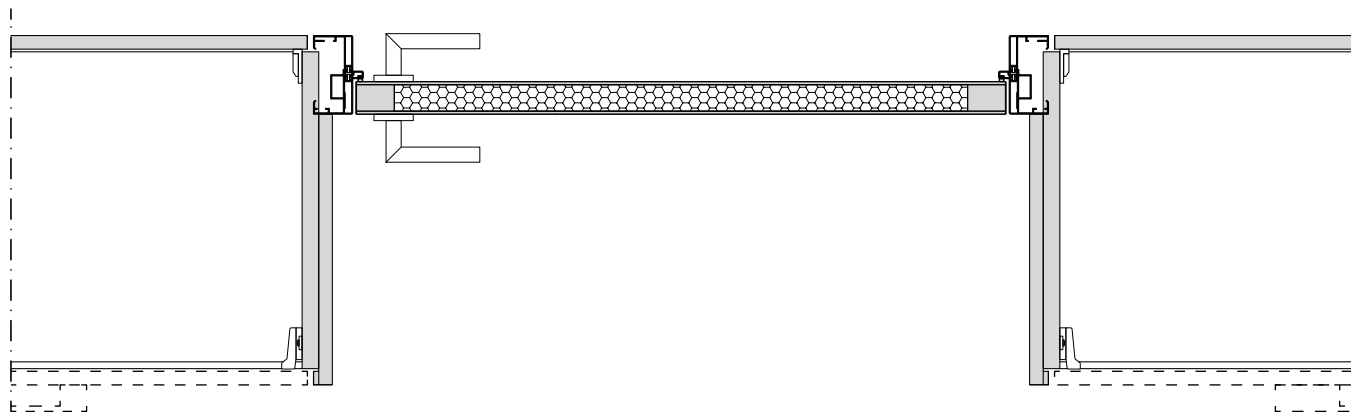

# SOLID DOOR LEAF 43 mm thick

*\*for all Quadra partitions*