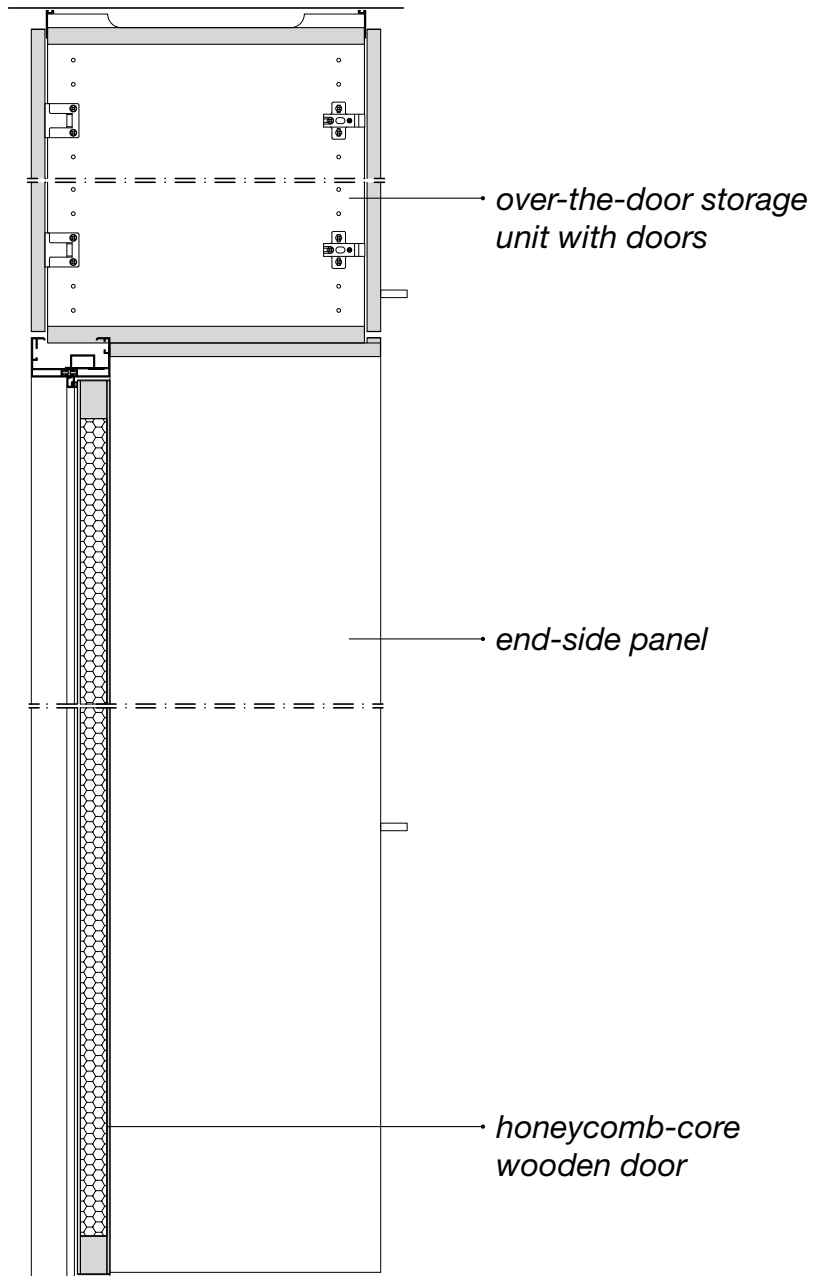

SOLID DOOR LEAF 43 mm thick