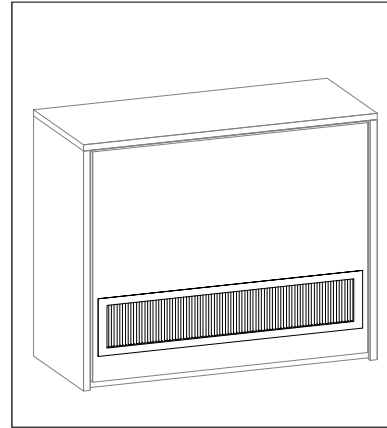

**Grids**

**Coat hanger**

**Fixing system**

**01 melamine-finished shelf**  
*L 500/1000 mm*

**03 pull-ouit frame**  
*L 1000 mm*

**05 front grid**

**07 hanger bar**  
*L 500/1000 mm*

**09 rack profile**