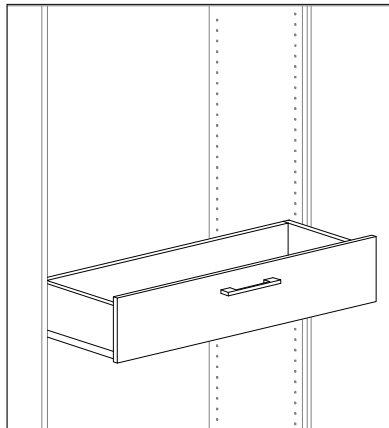

**Grids**

**Coat hanger**

**Fixing system**

**01 melamine-finished shelf**  
*L 500/1000 mm*

**03 pull-ouit frame**  
*L 1000 mm*

**05 front grid**

**07 hanger bar**  
*L 500/1000 mm*

**09 rack profile**

**02 metal shelf**  
*L 500/1000 mm*

**04 drawer**  
*L 500/1000 mm*

**06 top grid**

**08 pull-out coat hanger**

**10 internal 180°- opening hinge**

**QUADRA®**

Finishes

---