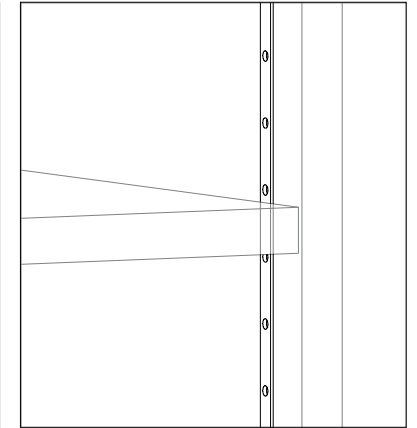

**Grids**

**Coat hanger**

**Fixing system**

**01 melamine-finished shelf**  
*L 500/1000 mm*

**03 pull-ouit frame**  
*L 1000 mm*

**05 front grid**

**07 hanger bar**  
*L 500/1000 mm*

**09 rack profile**

**02 metal shelf**  
*L 500/1000 mm*

**04 drawer**  
*L 500/1000 mm*

**06 top grid**

**08 pull-out coat hanger**

**10 internal 180°- opening hinge**

**QUADRA®**

Finishes

---