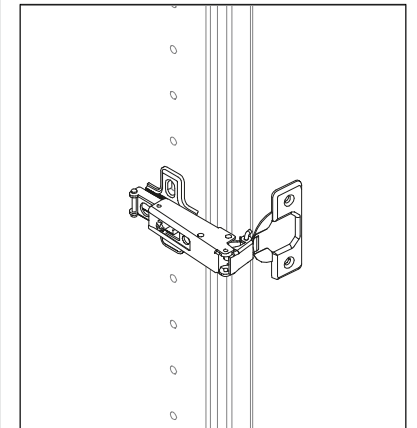

**Grids**

**Coat hanger**

**Fixing system**

**01 melamine-finished shelf**  
*L 500/1000 mm*

**03 pull-ouit frame**  
*L 1000 mm*

**05 front grid**

**07 hanger bar**  
*L 500/1000 mm*

**09 rack profile**

**02 metal shelf**  
*L 500/1000 mm*

**04 drawer**  
*L 500/1000 mm*

**06 top grid**

**08 pull-out coat hanger**

**10 internal 180°- opening hinge**

**QUADRA®**

Finishes

---