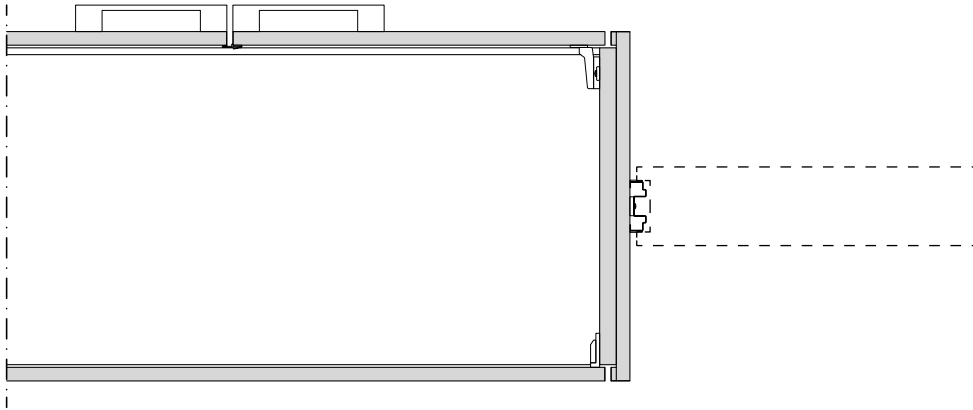

Linear junctions

**connections that fit
all Metrica structural and Metrica D partitions*

Central junction with metrica

**connections that fit
all Metrica F partitions*