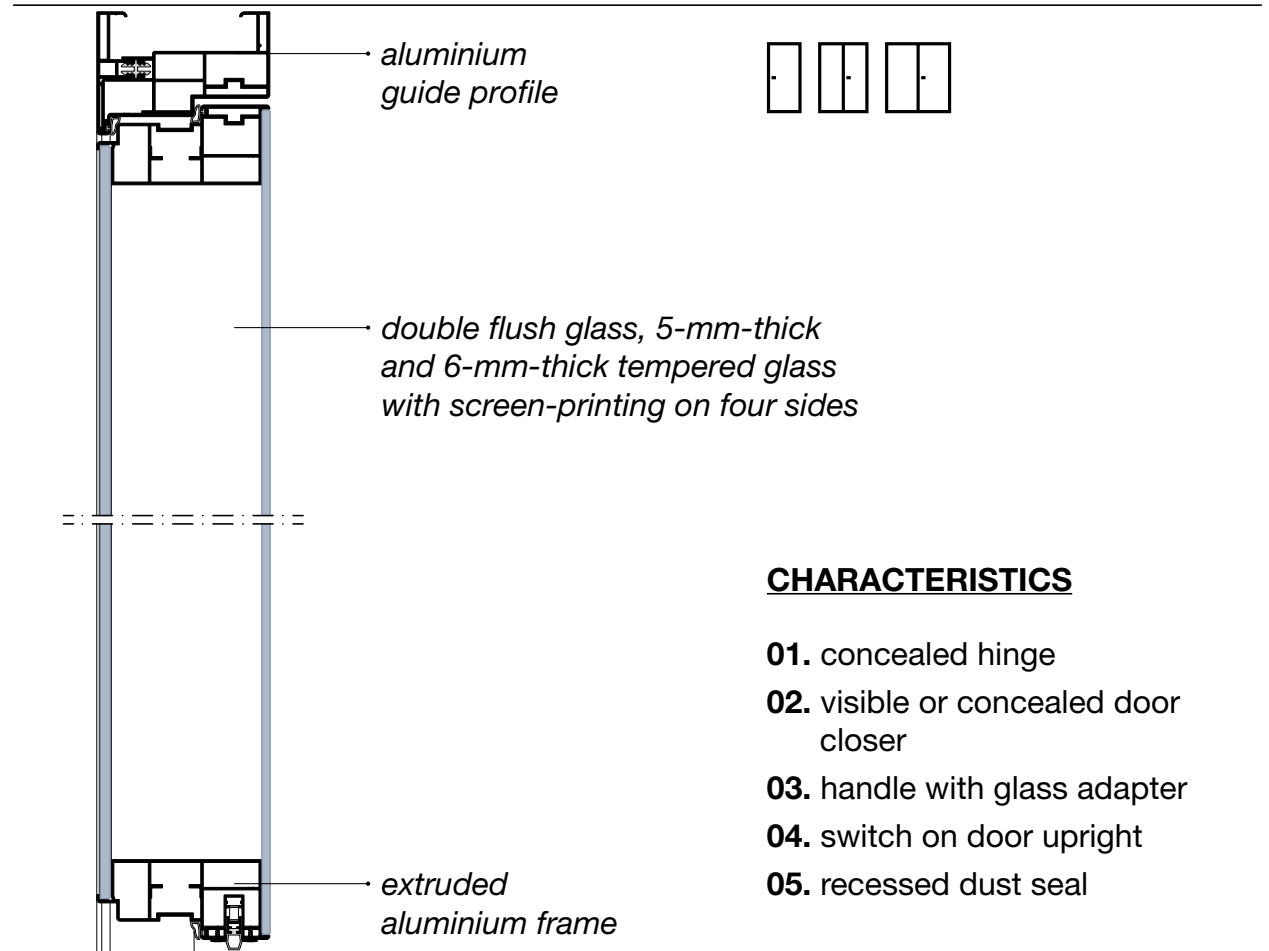

ML9

ML10

ML11

MLQ

MLT

FRAMED DOUBLE GLASS DOOR LEAF WITH SCREEN-PRINTING_DOUBLE REBATE 104 mm thick

Flush door

FRAMED DOUBLE GLASS DOOR LEAF WITH SCREEN-PRINTING_DOUBLE REBATE 104 mm thick