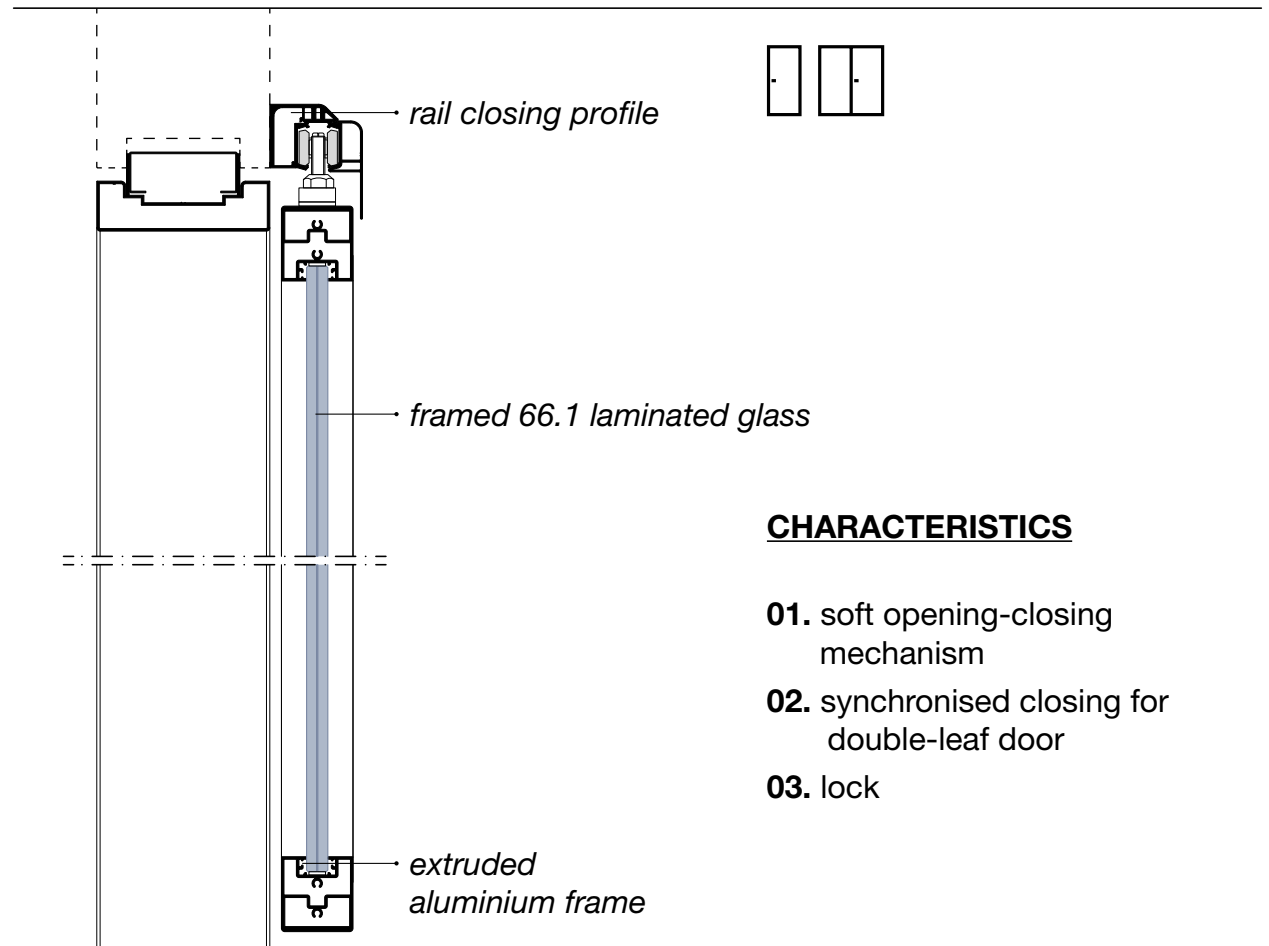

LARGE FRAMED DOOR LEAF 43 mm thick

CHARACTERISTICS

- 01.** soft opening-closing mechanism
- 02.** synchronised closing for double-leaf door
- 03.** lock

MEDIUM FRAMED DOOR LEAF 43 mm thick

CHARACTERISTICS