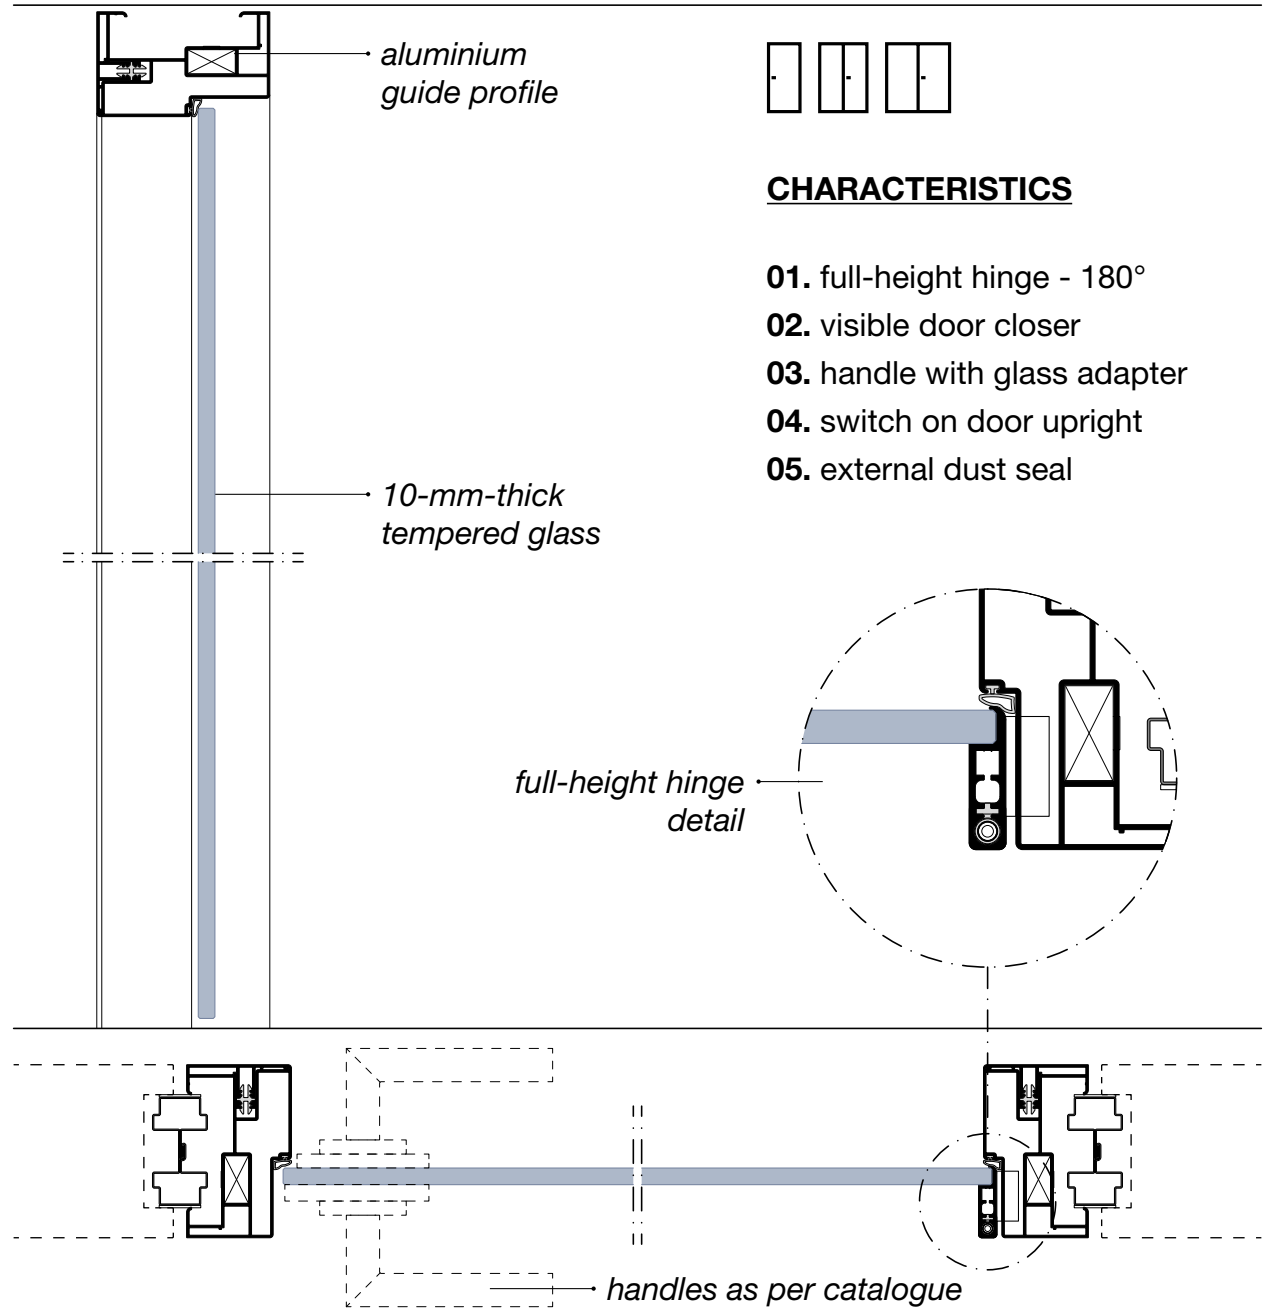

TEMPERED GLASS DOOR LEAF_FULL-HEIGHT HINGE 10 mm thick