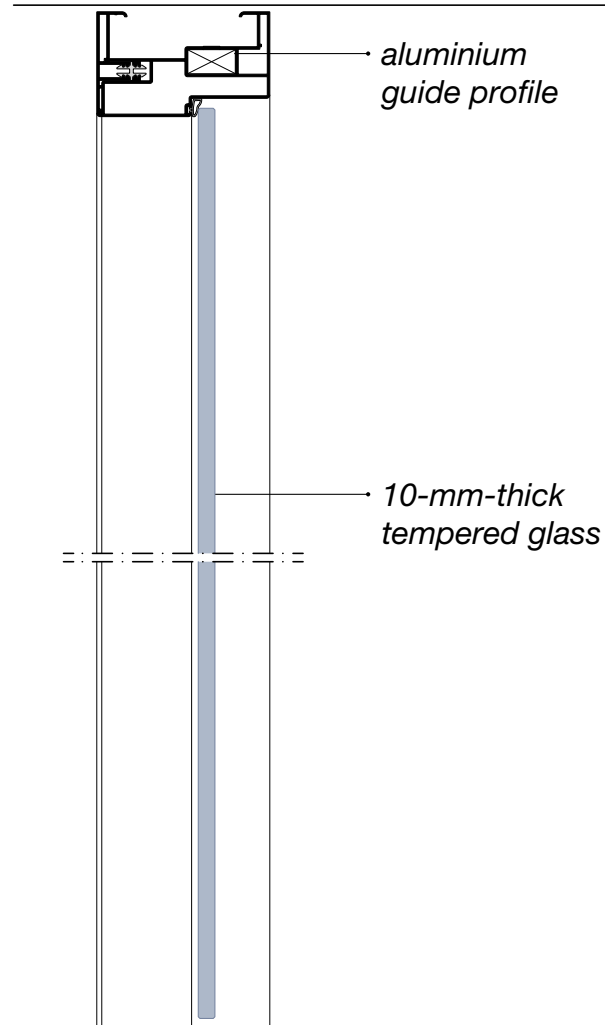

Door frame on **Metrica Solid**

SOLID DOOR LEAF 43 mm thick

CHARACTERISTICS

- 01.** visible or concealed hinge
- 02.** visible or concealed door closer
- 03.** switch on door upright
- 04.** recessed dust seal

ML10

ML11

MLQ

MLT

TEMPERED GLASS DOOR LEAF_VISIBLE HINGE 10 mm thick

CHARACTERISTICS

- 01. visible hinge - 110° or 180°
- 02. visible door closer
- 03. handle with glass adapter
- 04. switch on door upright
- 05. external dust seal