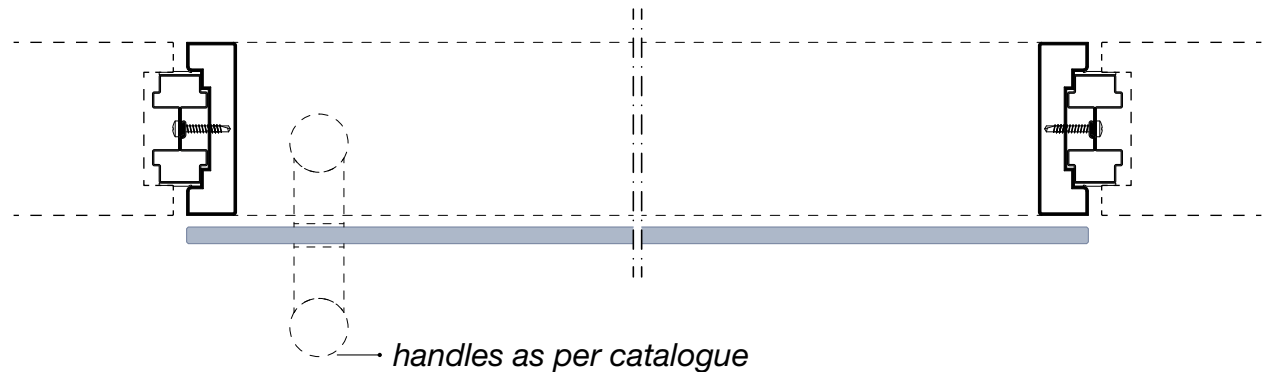

- 01.** soft opening-closing mechanism
- 02.** synchronised closing for double-leaf door
- 03.** lock

TEMPERED GLASS DOOR LEAF 10 mm thick

CHARACTERISTICS

- 01.** soft opening-closing mechanism
- 02.** synchronised closing for double-leaf door
- 03.** lock