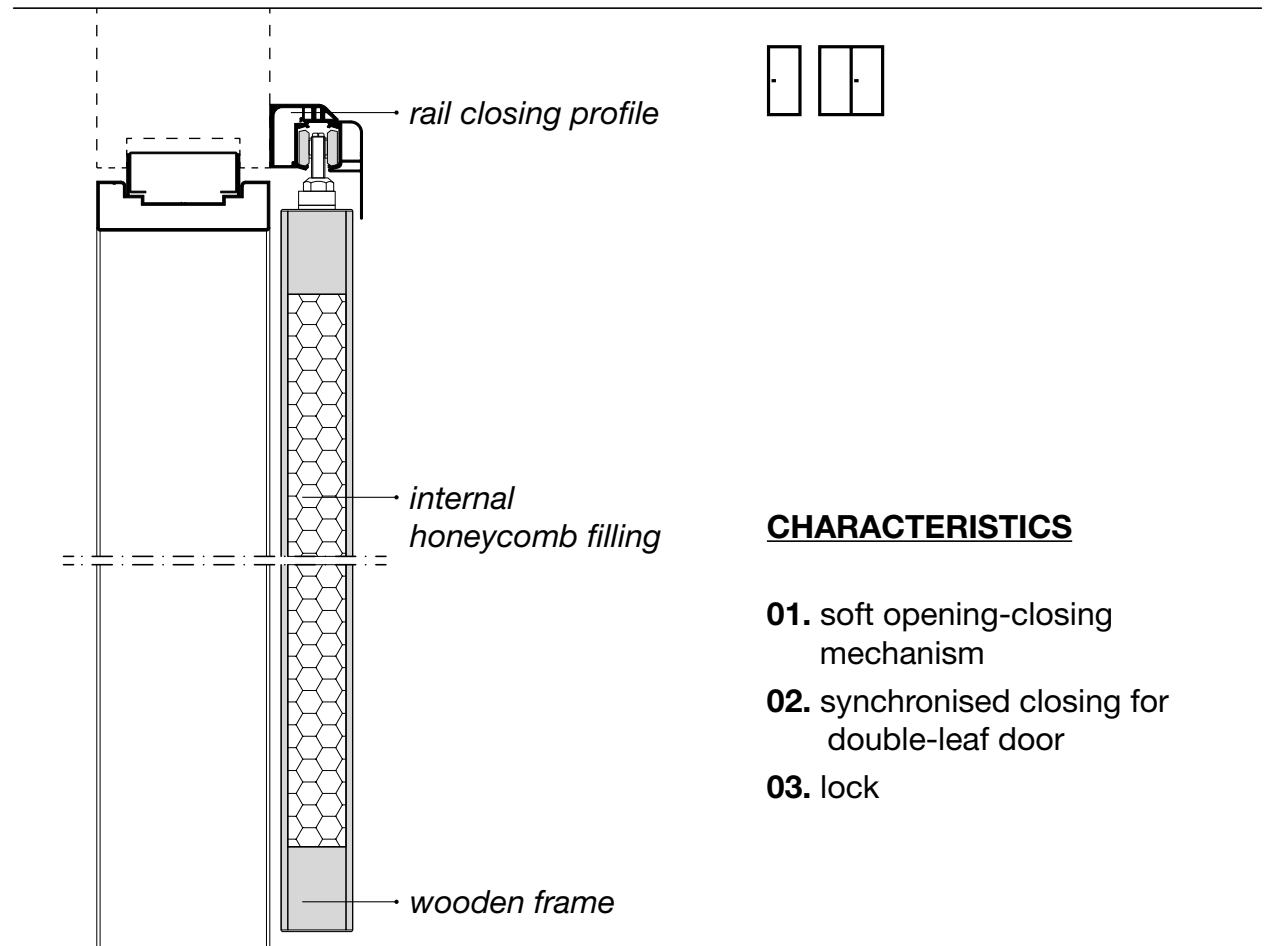

MLT

FRAMES FOR SLIDING DOORS

Door frame on **Metrica R**

Door frame on **Metrica V**

Door frame on **Metrica S**

Door frame on **Metrica Solid**

SOLID DOOR LEAF 43 mm thick

CHARACTERISTICS

- 01.** soft opening-closing mechanism
- 02.** synchronised closing for double-leaf door
- 03.** lock

TEMPERED GLASS DOOR LEAF 10 mm thick

CHARACTERISTICS

- 01.** soft opening-closing mechanism
- 02.** synchronised closing for double-leaf door
- 03.** lock