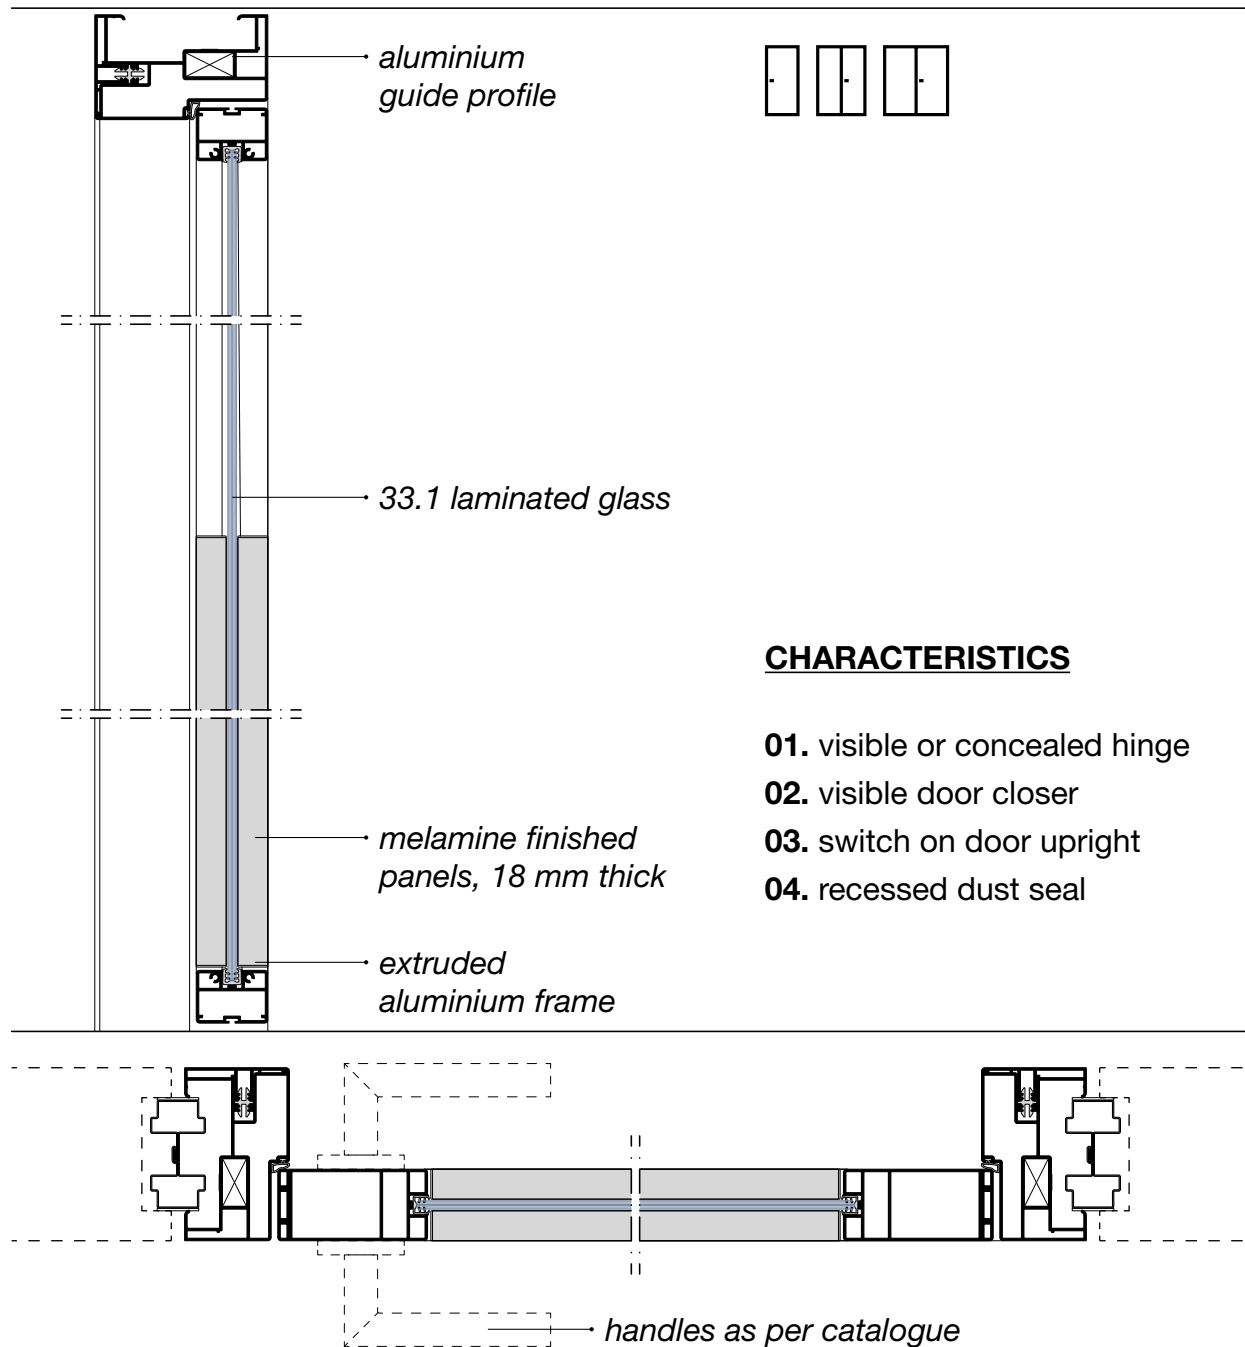

LARGE FRAMED DOOR LEAF WITH PANEL 43 mm thick