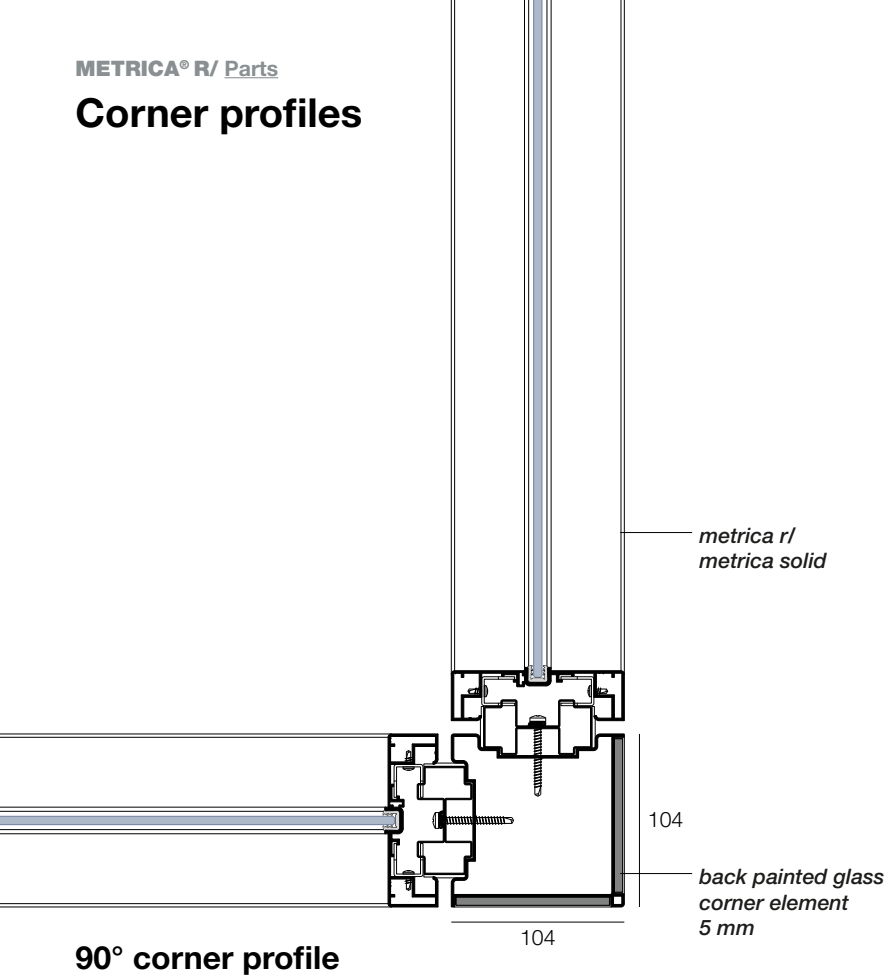

☐ ETOILE

METRICA® R

- 01.** Thickness: 104 mm
 - 02.** Supporting structure in UNI EN 10143 zinc-plated sheet
 - 03.** Partition panels mounted vertically or horizontally
 - 04.** Panels with width 500/1000/1500/2000 mm
 - 05.** Single central glass - 33.1 laminated glass or 5-mm-thick tempered glass
 - 06.** Fixed or adjustable corner profiles, 2-, 3- or 4-way junctions
 - 07.** Door frame with cable routing
 - 08.** Inspectable utility module
 - 09.** 11 versions of hinged doors - solid, tempered glass and framed
 - 10.** 5 versions of external sliding doors - solid, tempered glass and framed
- 01.** Vertical 33.1 laminated glass - **33 dB**
 - 02.** Horizontal 33.1 laminated glass from **25 dB** to **36 dB**
 - 03.** Vertical 33.1 laminated glass + solid panel from **30 dB** to **38 dB**

Wall-end uprights

End profile

Storage-end upright

Junction profiles

Corner profiles

90° corner profile

Two-way corner junction

Adjustable angle

Door frame on **Metrica Solid**

SOLID DOOR LEAF 43 mm thick

CHARACTERISTICS

- 01.** visible or concealed hinge
- 02.** visible or concealed door closer
- 03.** switch on door upright
- 04.** recessed dust seal