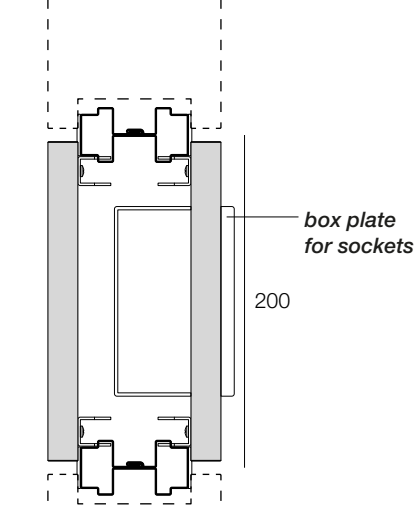

☐ ETOILE

METRICA® R

- 01.** Thickness: 104 mm
 - 02.** Supporting structure in UNI EN 10143 zinc-plated sheet
 - 03.** Partition panels mounted vertically or horizontally
 - 04.** Panels with width 500/1000/1500/2000 mm
 - 05.** Single central glass - 33.1 laminated glass or 5-mm-thick tempered glass
 - 06.** Fixed or adjustable corner profiles, 2-, 3- or 4-way junctions
 - 07.** Door frame with cable routing
 - 08.** Inspectable utility module
 - 09.** 11 versions of hinged doors - solid, tempered glass and framed
 - 10.** 5 versions of external sliding doors - solid, tempered glass and framed
- 01.** Vertical 33.1 laminated glass - **33 dB**
 - 02.** Horizontal 33.1 laminated glass from **25 dB** to **36 dB**
 - 03.** Vertical 33.1 laminated glass + solid panel from **30 dB** to **38 dB**

Wall-end uprights

End profile

Storage-end upright

Junction profiles

Corner profiles

90° corner profile

Two-way corner junction

Adjustable angle

Three-way corner junction

Four-way corner junction

Cabling and utility module for hinged doors

Utility module

Cabling solution

*possible positions for switches and sockets on the door frame

Utility module for sliding doors

Utility module

**possible positions for switches and sockets on the utility module*

METRICA[®]
STRUCTURAL

Doors and handles

FRAMES FOR HINGED DOORS

Door frame on **Metrica R**

Door frame on **Metrica V**

Door frame on **Metrica S**