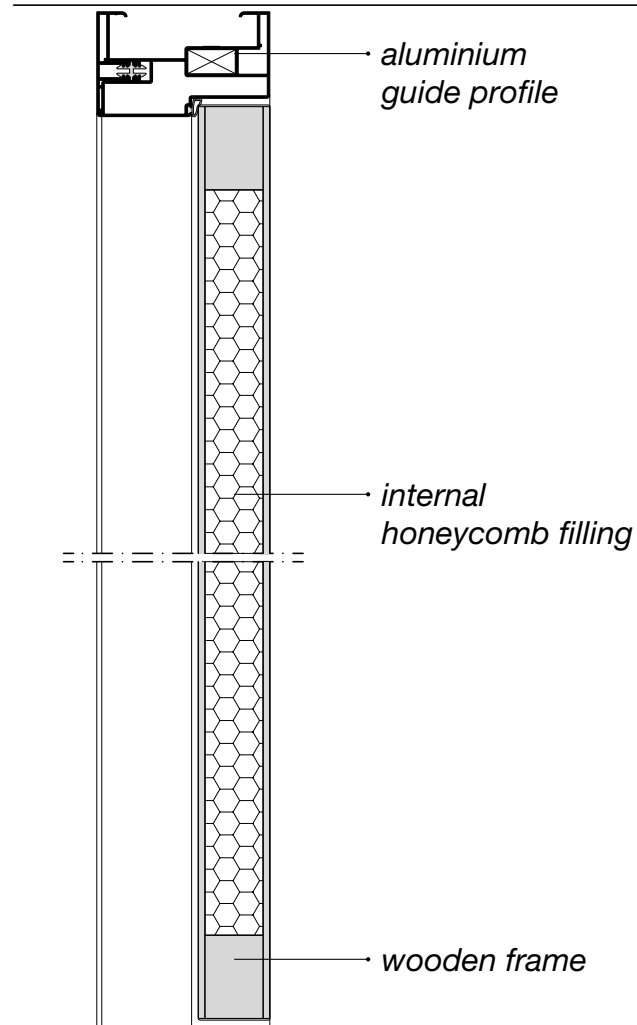

Utility module

**possible positions for switches and sockets on the utility module*

METRICA[®]
STRUCTURAL

Doors and handles

FRAMES FOR HINGED DOORS

Door frame on **Metrica R**

Door frame on **Metrica V**

Door frame on **Metrica S**

Door frame on **Metrica Solid**

SOLID DOOR LEAF 43 mm thick

CHARACTERISTICS

- 01.** visible or concealed hinge
- 02.** visible or concealed door closer
- 03.** switch on door upright
- 04.** recessed dust seal

ML10

ML11

MLQ

MLT

TEMPERED GLASS DOOR LEAF_VISIBLE HINGE 10 mm thick

CHARACTERISTICS

- 01. visible hinge - 110° or 180°
- 02. visible door closer
- 03. handle with glass adapter
- 04. switch on door upright
- 05. external dust seal