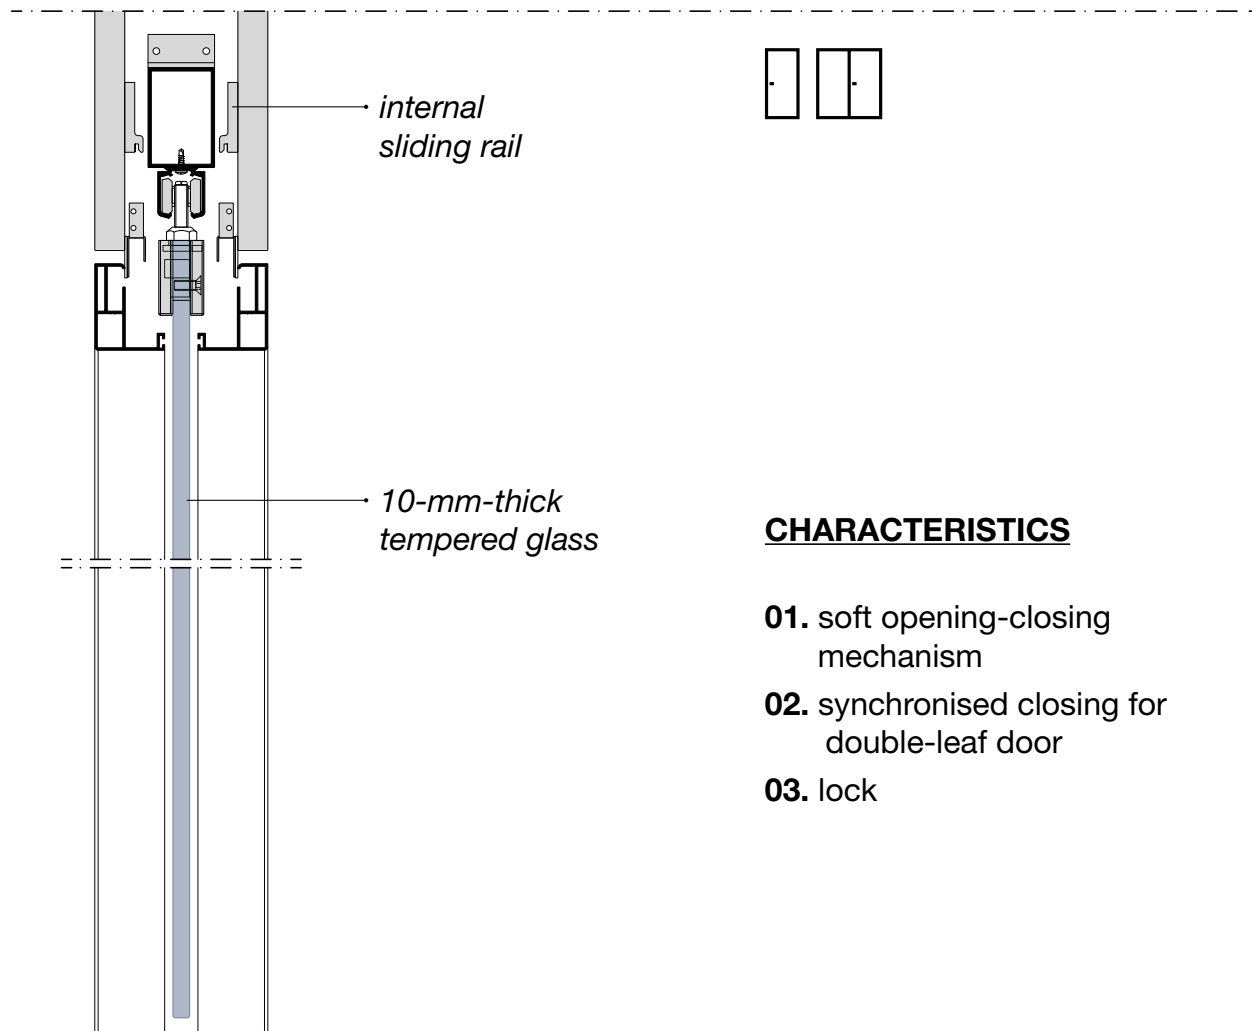

TEMPERED GLASS DOOR LEAF_INTERNAL SLIDING DOOR 10 mm thick

*only for Metrica Solid

CHARACTERISTICS

- **01.** soft opening-closing mechanism
- **02.** synchronised closing for double-leaf door
- **03.** lock