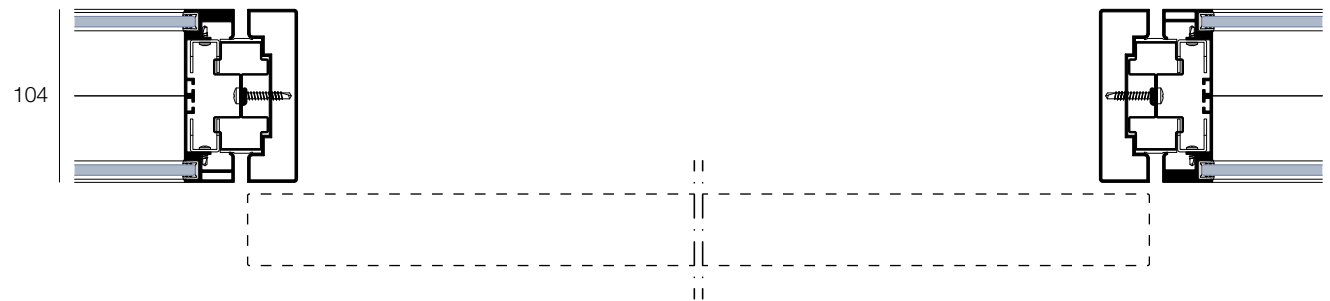

MLT

FRAMES FOR SLIDING DOORS

Door frame on **Metrica R**

Door frame on **Metrica V**

Door frame on **Metrica S**

Door frame on **Metrica Solid**

SOLID DOOR LEAF 43 mm thick

CHARACTERISTICS