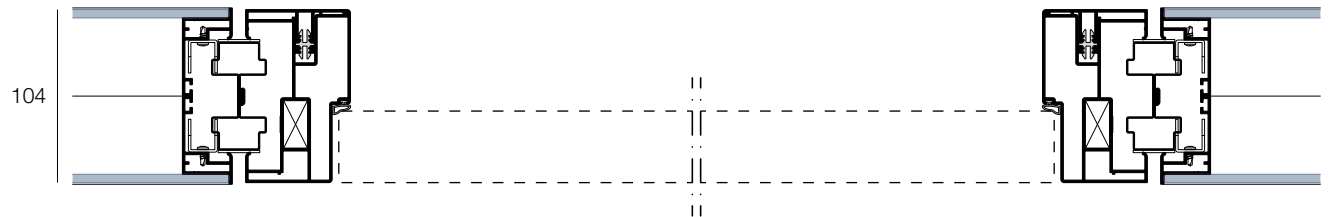

Wall-end uprights

End profile

Storage-end upright

Junction profiles

Corner profiles

90° corner profile

Two-way corner junction

Adjustable angle

Utility module

**possible positions for switches and sockets on the utility module*

METRICA[®]
STRUCTURAL

Doors and handles

FRAMES FOR HINGED DOORS

Door frame on **Metrica R**

Door frame on **Metrica V**

Door frame on **Metrica S**

Door frame on **Metrica Solid**

SOLID DOOR LEAF 43 mm thick

CHARACTERISTICS

- 01.** visible or concealed hinge
- 02.** visible or concealed door closer
- 03.** switch on door upright
- 04.** recessed dust seal