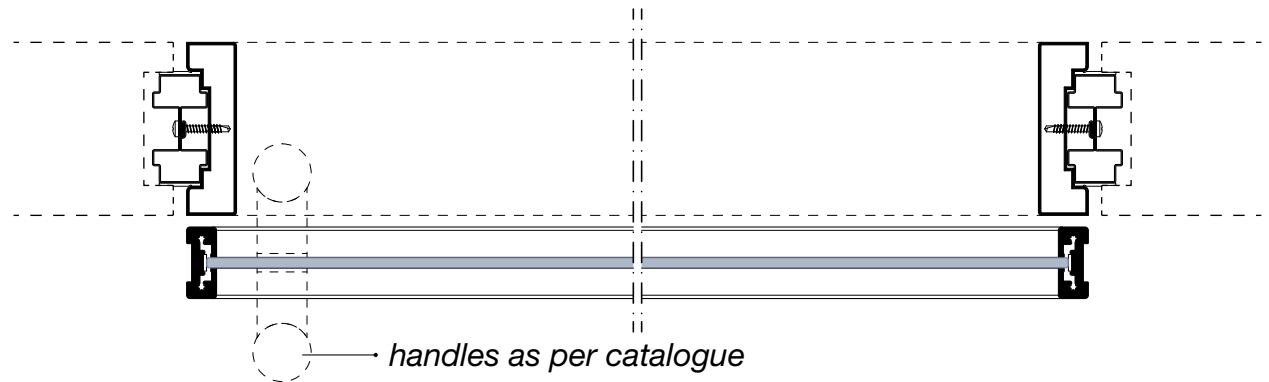

- 01.** soft opening-closing mechanism
- 02.** synchronised closing for double-leaf door
- 03.** lock

THIN FRAMED DOOR LEAF 43 mm thick

CHARACTERISTICS

- 01.** soft opening-closing mechanism
- 02.** synchronised closing for double-leaf door
- 03.** lock

SOLID DOOR LEAF _INTERNAL SLIDING DOOR 38 mm thick

*only for Metrica Solid

CHARACTERISTICS

- 01.** soft opening-closing mechanism
- 02.** synchronised closing for double-leaf door
- 03.** lock

TEMPERED GLASS DOOR LEAF_INTERNAL SLIDING DOOR 10 mm thick