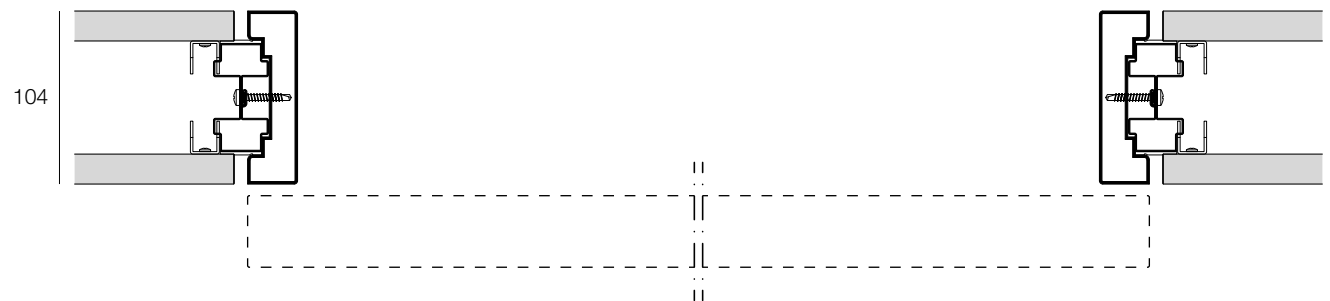

MLT

FRAMES FOR SLIDING DOORS

Door frame on **Metrica R**

Door frame on **Metrica V**

Door frame on **Metrica S**

Door frame on **Metrica Solid**

SOLID DOOR LEAF 43 mm thick

CHARACTERISTICS