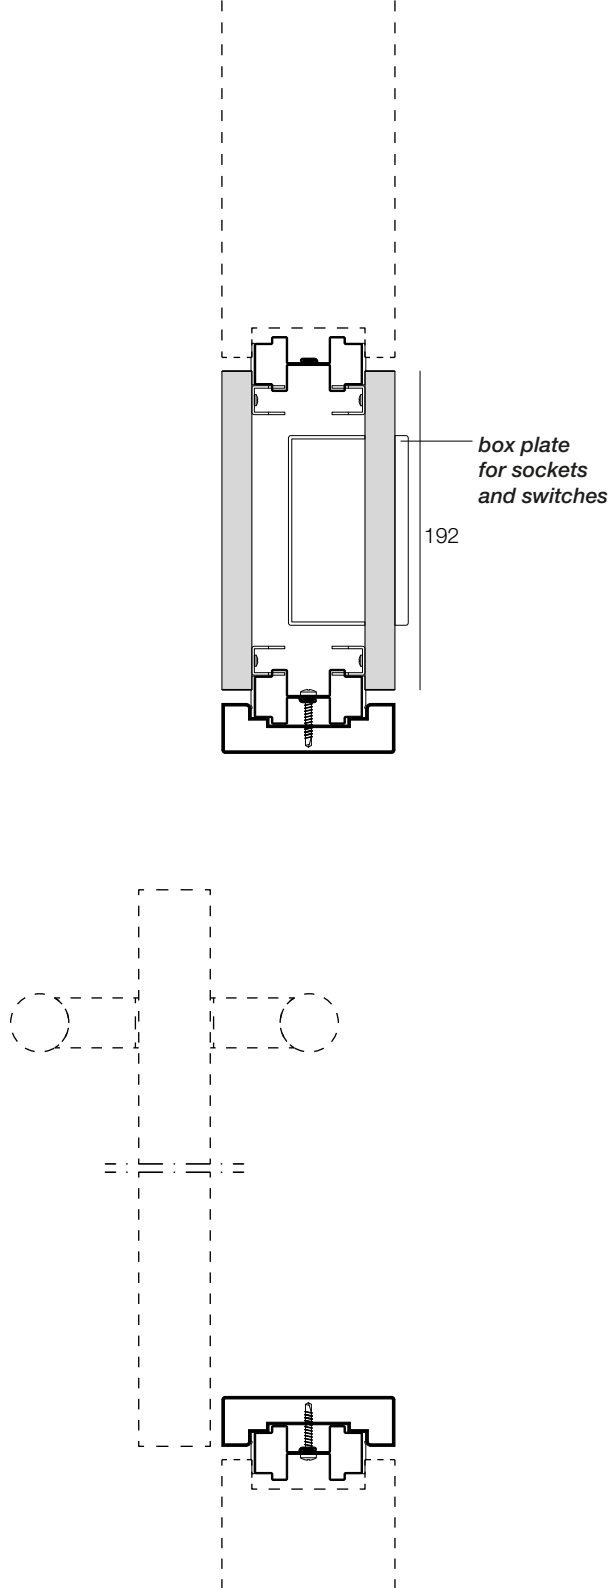

Wall-end uprights

End profile

Storage-end upright

Junction profiles

Corner profiles

90° corner profile

Two-way corner junction

Adjustable angle

Three-way corner junction

Four-way corner junction

Cabling and utility module for hinged doors

Utility module

Cabling solution

*possible positions for switches and sockets on the door frame

Utility module for sliding doors

Utility module

**possible positions for switches and sockets on the utility module*

METRICA[®]
STRUCTURAL

Doors and handles

FRAMES FOR HINGED DOORS

Door frame on **Metrica R**

Door frame on **Metrica V**

Door frame on **Metrica S**

Door frame on **Metrica Solid**

SOLID DOOR LEAF 43 mm thick

CHARACTERISTICS

- 01.** visible or concealed hinge
- 02.** visible or concealed door closer
- 03.** switch on door upright
- 04.** recessed dust seal