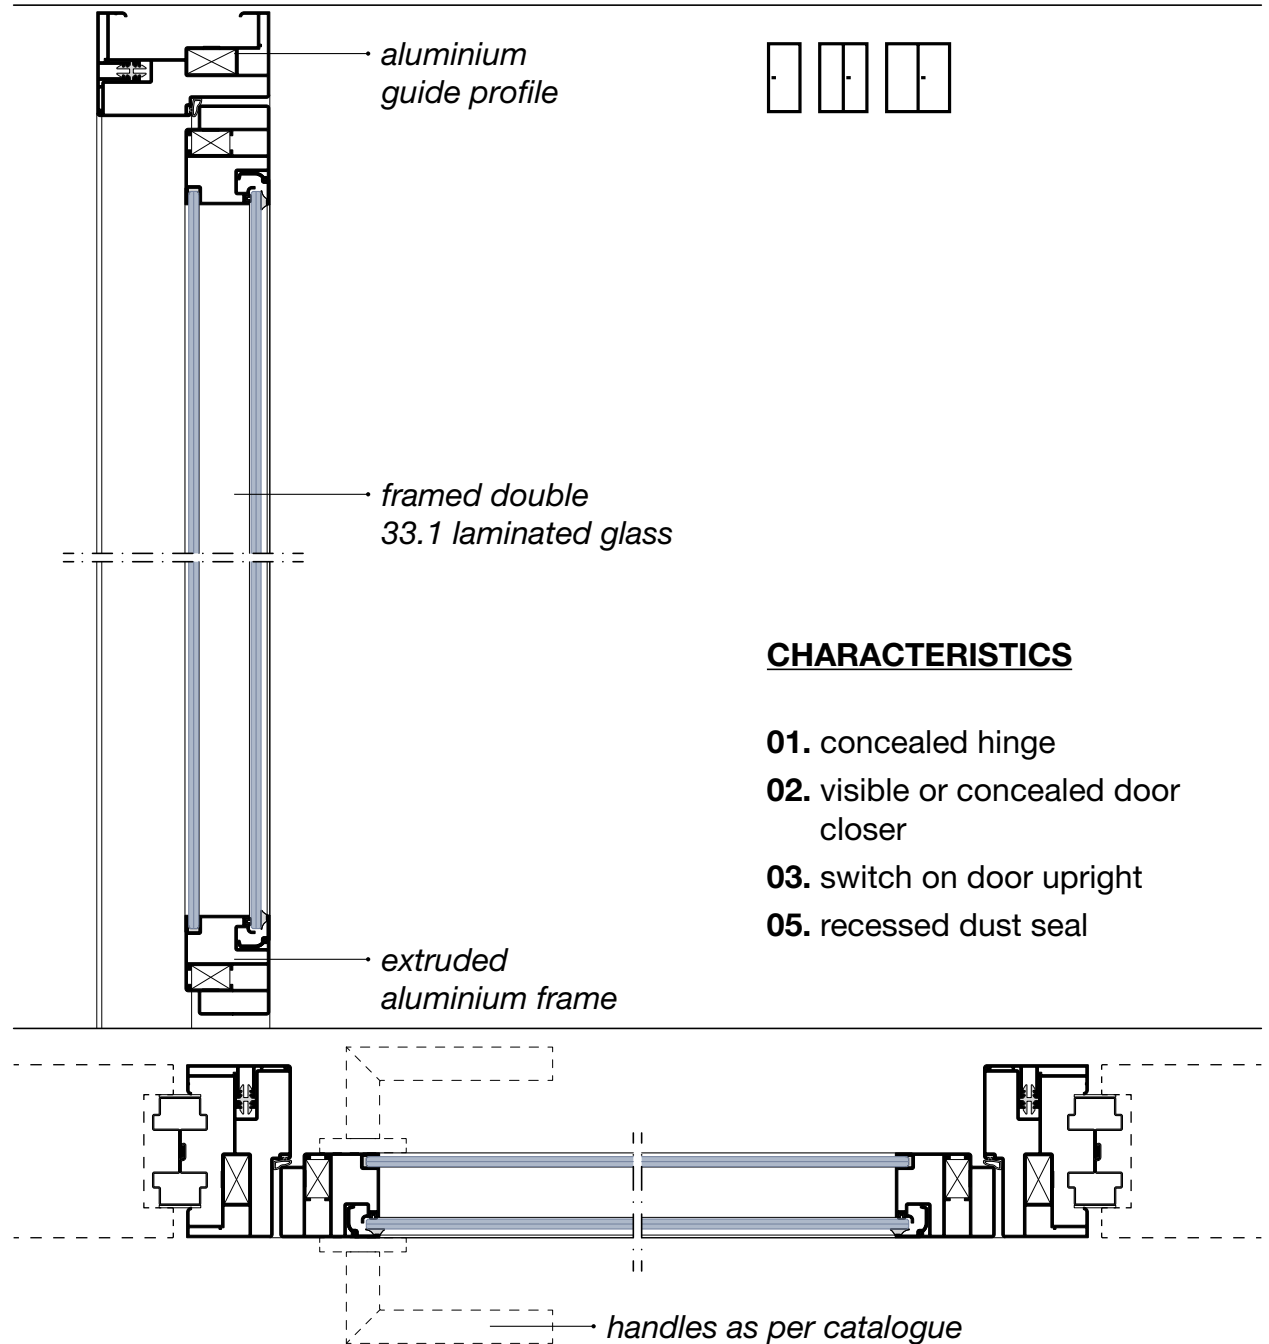

ML7

ML8

ML9

ML10

ML11

MLQ

MLT

FRAMED DOUBLE-GLASS DOOR LEAF 51 mm thick