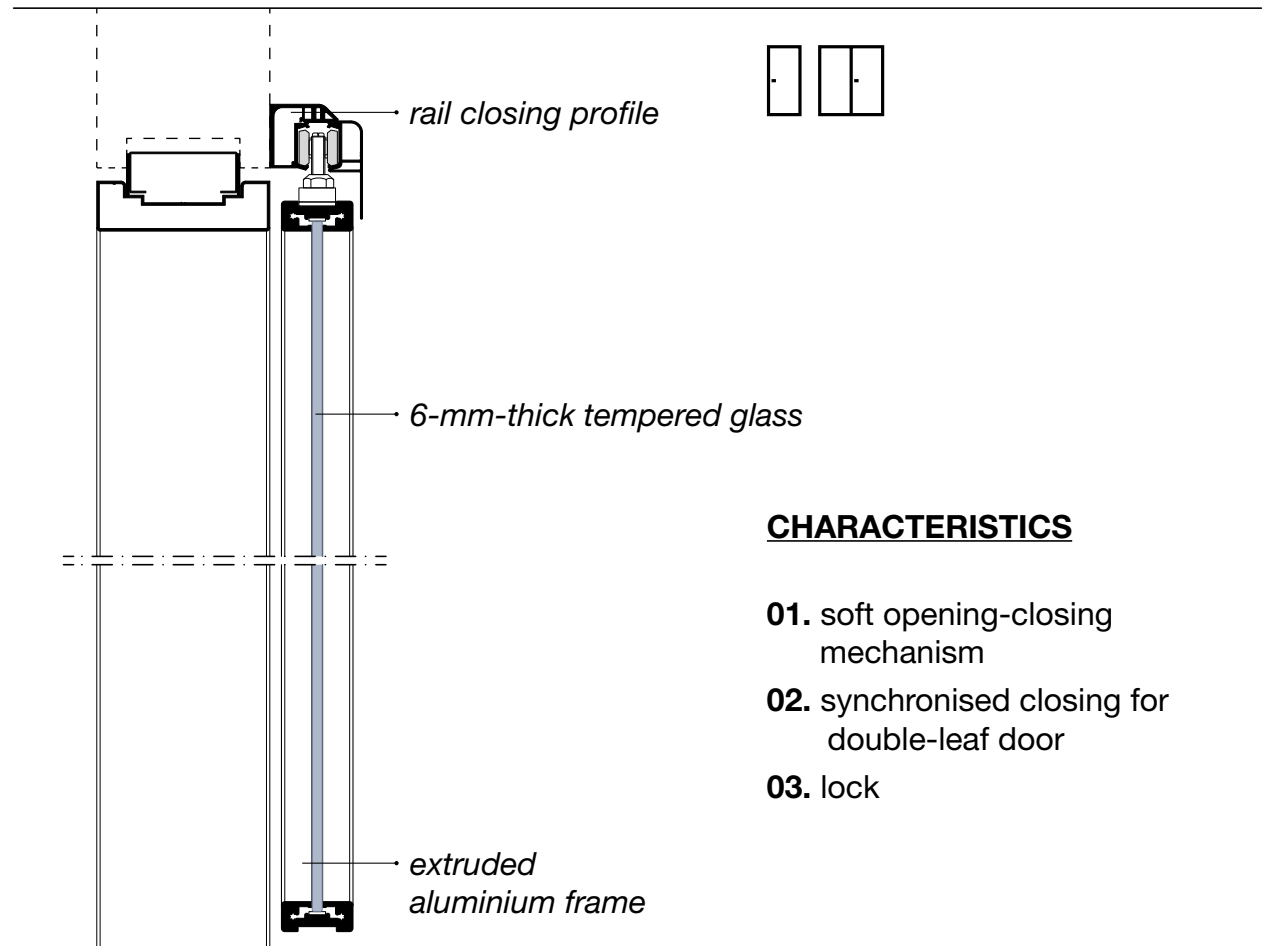

THIN FRAMED DOOR LEAF 43 mm thick

CHARACTERISTICS

- **01.** soft opening-closing mechanism
- **02.** synchronised closing for double-leaf door
- **03.** lock