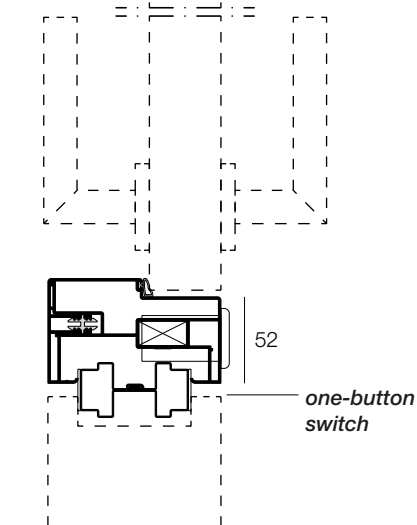

Wall-end uprights

End profile

Storage-end upright

Junction profiles

Corner profiles

90° corner profile

Two-way corner junction

Adjustable angle

Three-way corner junction

Four-way corner junction

Cabling and utility module for hinged doors

Utility module

Cabling solution

*possible positions for switches and sockets on the door frame

Utility module for sliding doors

Door frame on **Metrica Solid**

SOLID DOOR LEAF 43 mm thick

CHARACTERISTICS

- 01.** visible or concealed hinge
- 02.** visible or concealed door closer
- 03.** switch on door upright
- 04.** recessed dust seal