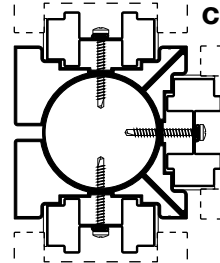

Three-way corner junction