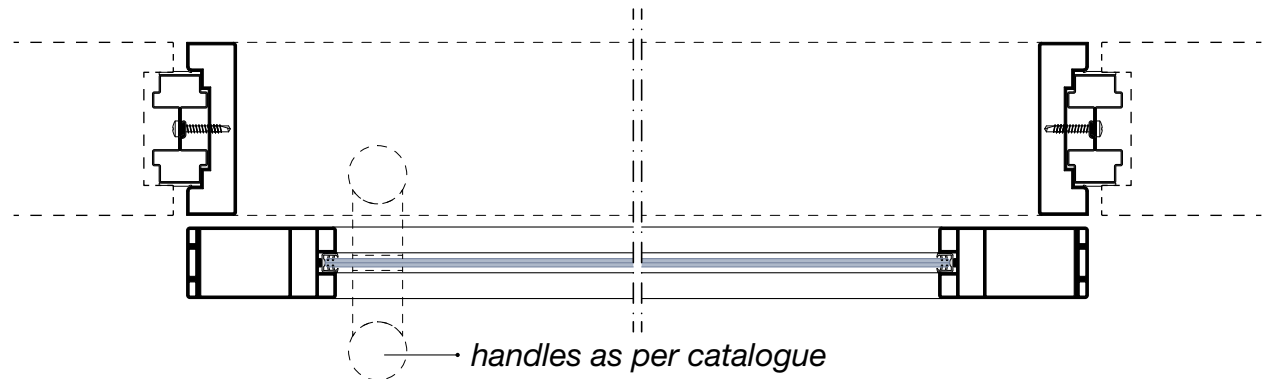

LARGE FRAMED DOOR LEAF 43 mm thick

CHARACTERISTICS

- **01.** soft opening-closing mechanism
- **02.** synchronised closing for double-leaf door
- **03.** lock