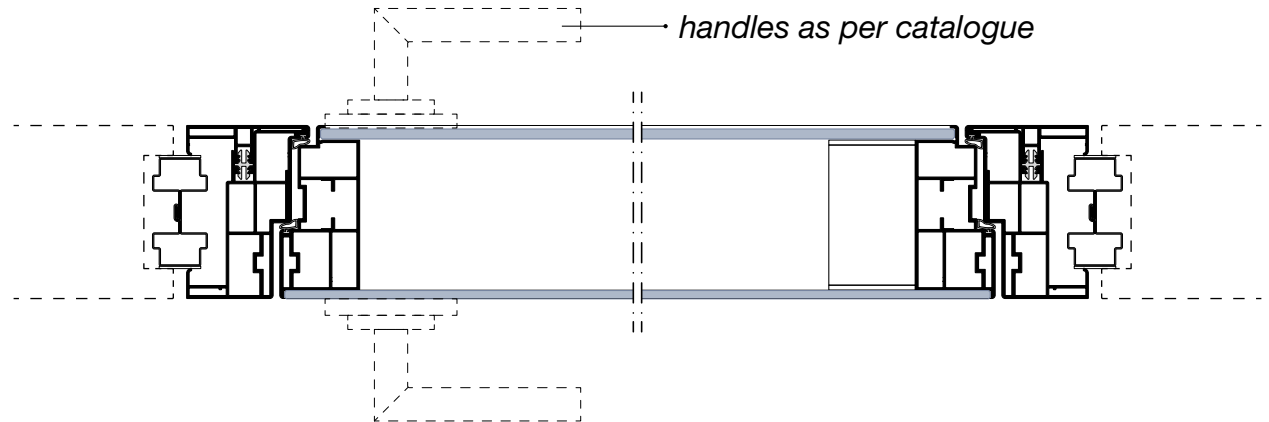

ML9

ML10

ML11

MLQ

MLT

FRAMED DOUBLE GLASS DOOR LEAF WITH SCREEN-PRINTING_DOUBLE REBATE 104 mm thick

Flush door

FRAMED DOUBLE GLASS DOOR LEAF WITH SCREEN-PRINTING_DOUBLE REBATE 104 mm thick