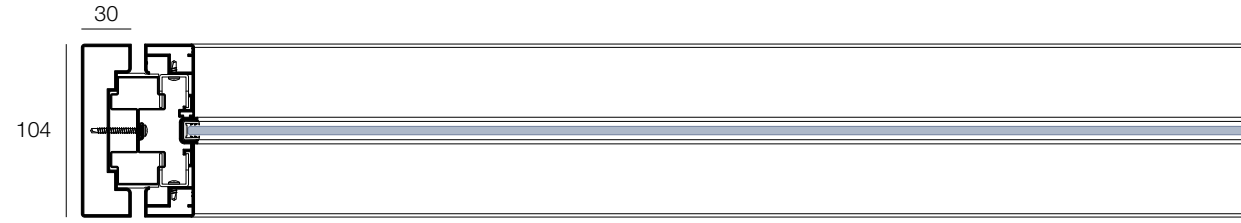

☐ ETOILE

METRICA® R

- 01.** Thickness: 104 mm
 - 02.** Supporting structure in UNI EN 10143 zinc-plated sheet
 - 03.** Partition panels mounted vertically or horizontally
 - 04.** Panels with width 500/1000/1500/2000 mm
 - 05.** Single central glass - 33.1 laminated glass or 5-mm-thick tempered glass
 - 06.** Fixed or adjustable corner profiles, 2-, 3- or 4-way junctions
 - 07.** Door frame with cable routing
 - 08.** Inspectable utility module
 - 09.** 11 versions of hinged doors - solid, tempered glass and framed
 - 10.** 5 versions of external sliding doors - solid, tempered glass and framed
- 01.** Vertical 33.1 laminated glass - **33 dB**
 - 02.** Horizontal 33.1 laminated glass from **25 dB** to **36 dB**
 - 03.** Vertical 33.1 laminated glass + solid panel from **30 dB** to **38 dB**

Wall-end uprights

End profile

Storage-end upright

Junction profiles

Corner profiles

90° corner profile

Two-way corner junction

Adjustable angle