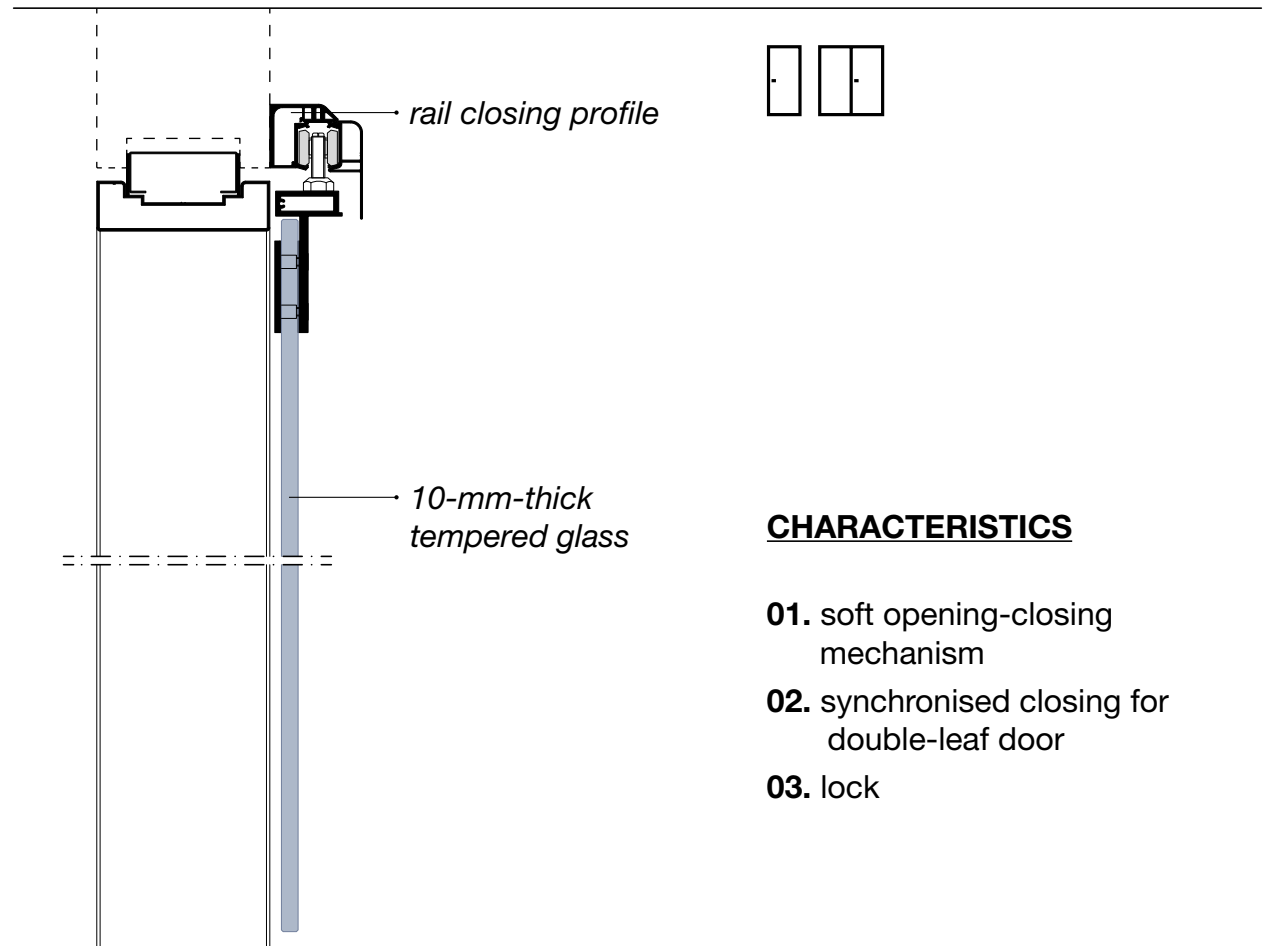

TEMPERED GLASS DOOR LEAF 10 mm thick

CHARACTERISTICS

- **01.** soft opening-closing mechanism
- **02.** synchronised closing for double-leaf door
- **03.** lock