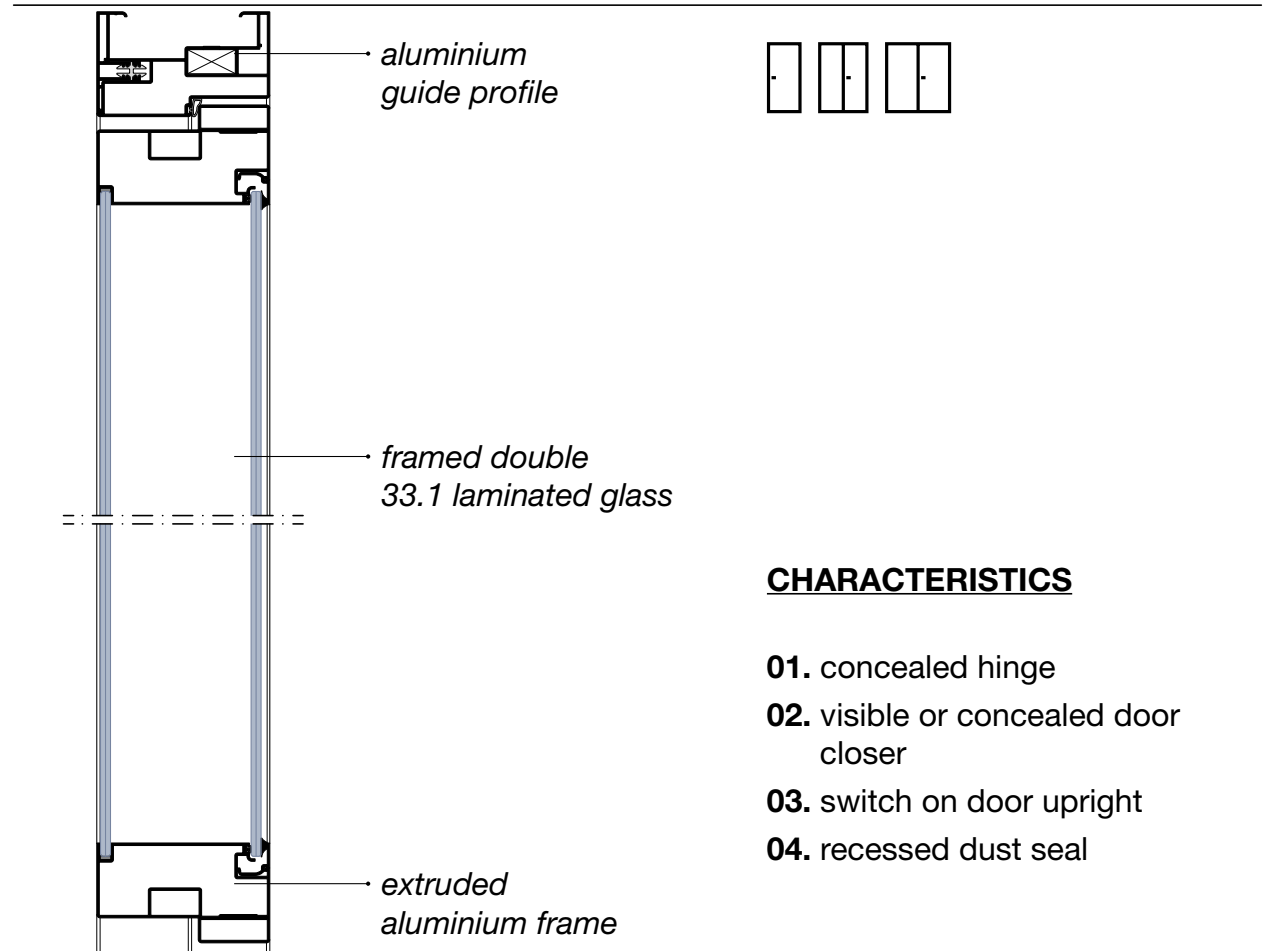

ML11

MLQ

MLT

FRAMED DOUBLE-GLASS DOOR LEAF 104 mm thick

Flush door

FRAMED DOUBLE-GLASS DOOR LEAF 104 mm thick

ML5

ML6