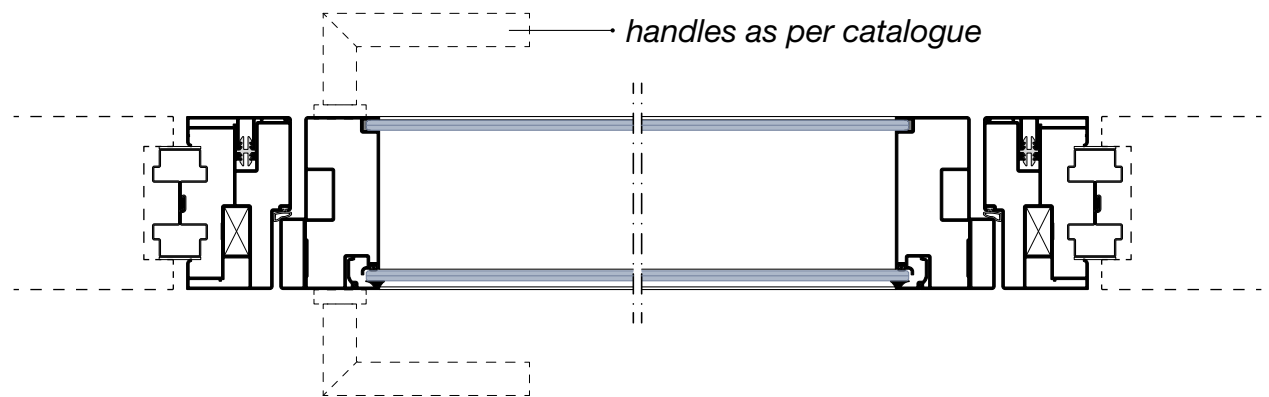

ML11

MLQ

MLT

FRAMED DOUBLE-GLASS DOOR LEAF 104 mm thick

Flush door

FRAMED DOUBLE-GLASS DOOR LEAF 104 mm thick

ML5

ML6