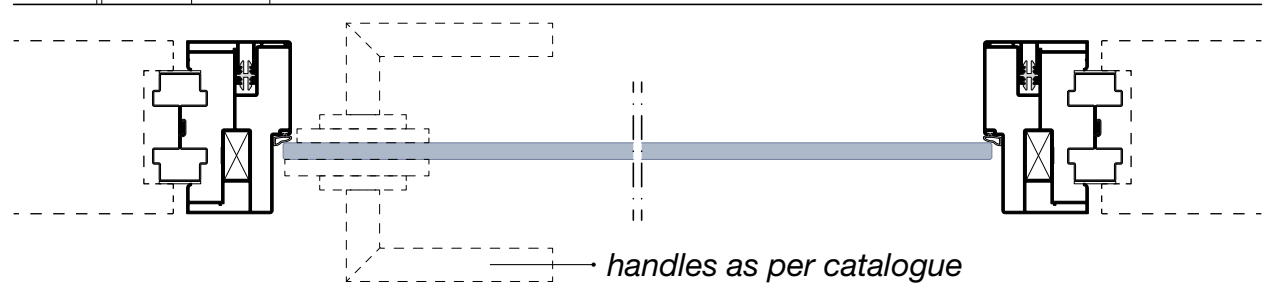

ML10

ML11

MLQ

MLT

TEMPERED GLASS DOOR LEAF_VISIBLE HINGE 10 mm thick

CHARACTERISTICS

- 01. visible hinge - 110° or 180°
- 02. visible door closer
- 03. handle with glass adapter
- 04. switch on door upright
- 05. external dust seal