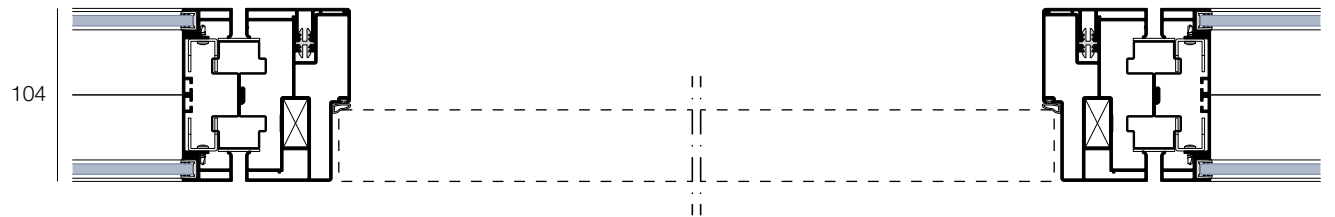

☐ ETOILE

METRICA® R

- 01.** Thickness: 104 mm
 - 02.** Supporting structure in UNI EN 10143 zinc-plated sheet
 - 03.** Partition panels mounted vertically or horizontally
 - 04.** Panels with width 500/1000/1500/2000 mm
 - 05.** Single central glass - 33.1 laminated glass or 5-mm-thick tempered glass
 - 06.** Fixed or adjustable corner profiles, 2-, 3- or 4-way junctions
 - 07.** Door frame with cable routing
 - 08.** Inspectable utility module
 - 09.** 11 versions of hinged doors - solid, tempered glass and framed
 - 10.** 5 versions of external sliding doors - solid, tempered glass and framed
- 01.** Vertical 33.1 laminated glass - **33 dB**
 - 02.** Horizontal 33.1 laminated glass from **25 dB** to **36 dB**
 - 03.** Vertical 33.1 laminated glass + solid panel from **30 dB** to **38 dB**

Utility module

**possible positions for switches and sockets on the utility module*

METRICA[®]
STRUCTURAL

Doors and handles

FRAMES FOR HINGED DOORS

Door frame on **Metrica R**

Door frame on **Metrica V**

Door frame on **Metrica S**