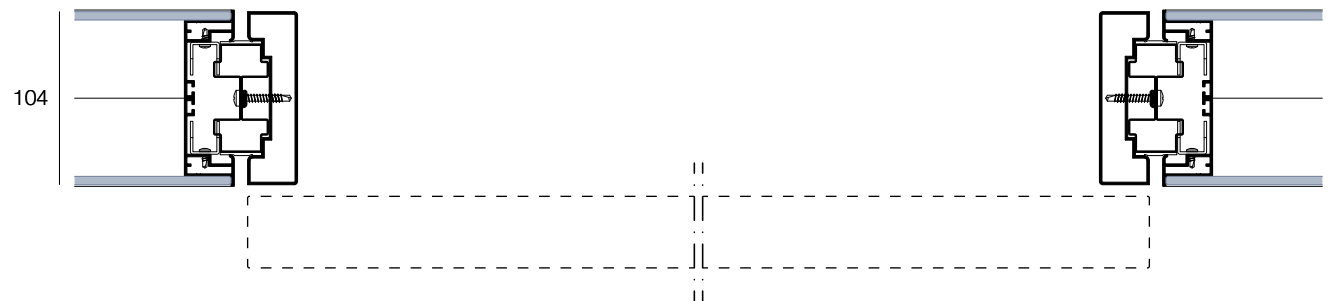

MLT

FRAMES FOR SLIDING DOORS

Door frame on **Metrica R**

Door frame on **Metrica V**

Door frame on **Metrica S**

Door frame on **Metrica Solid**

SOLID DOOR LEAF 43 mm thick

CHARACTERISTICS