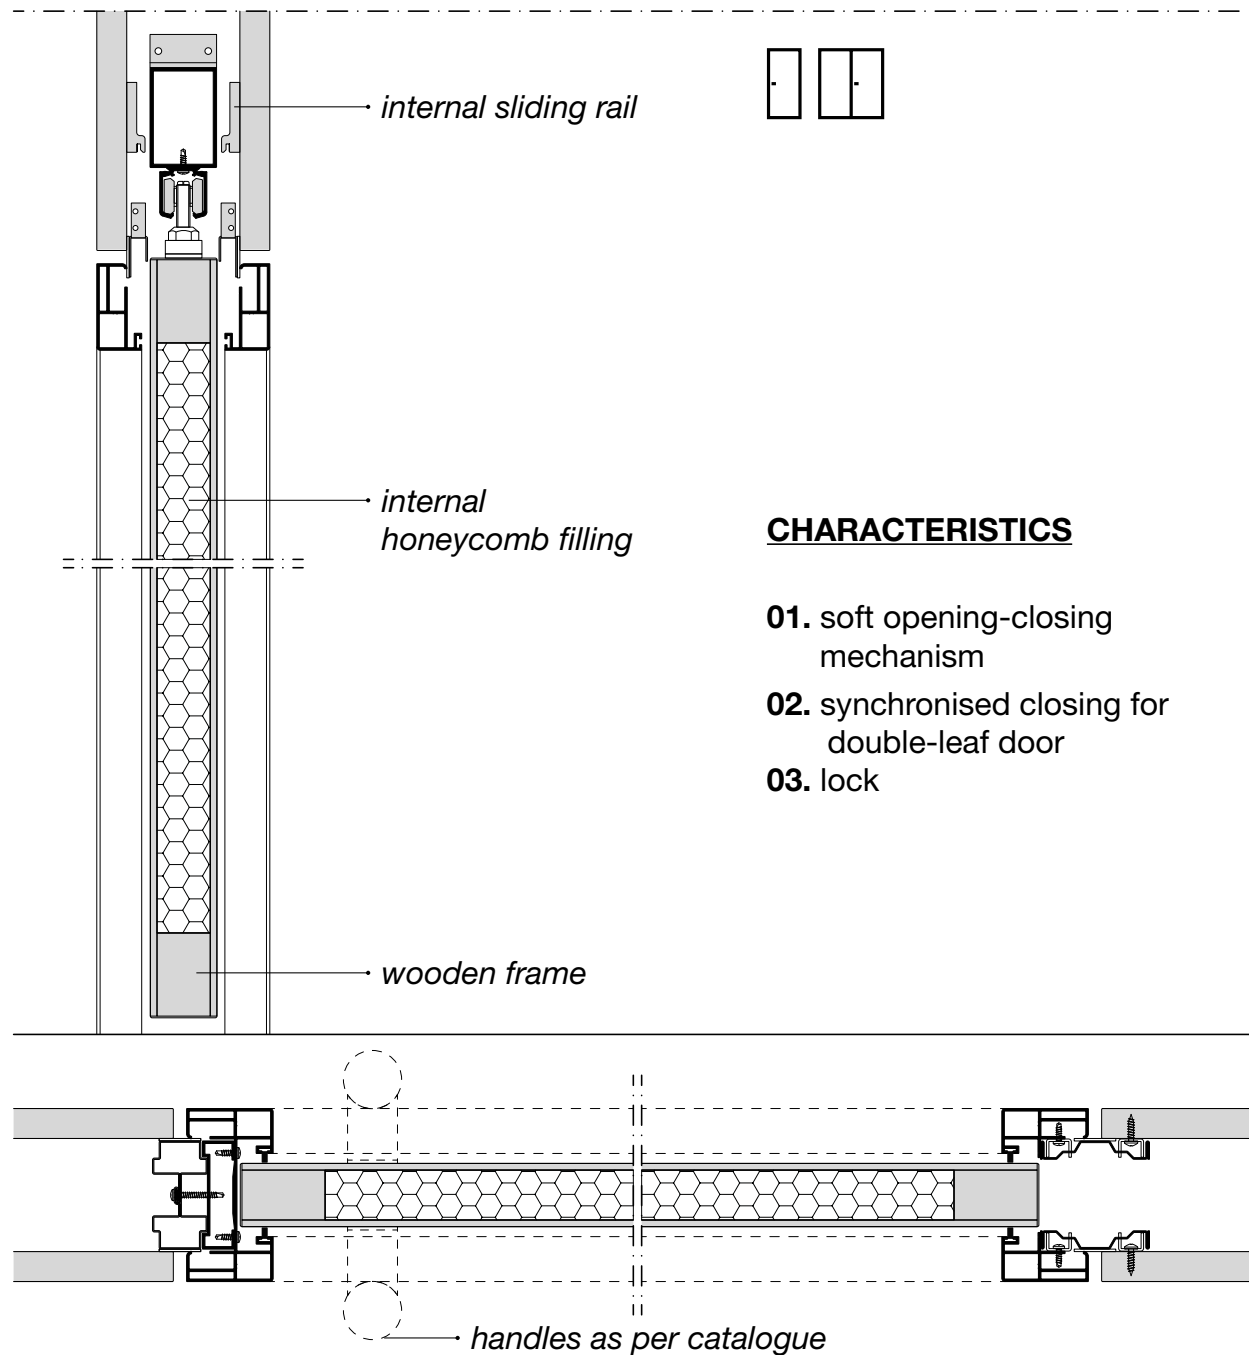

SOLID DOOR LEAF _INTERNAL SLIDING DOOR 38 mm thick

*only for Metrica Solid

CHARACTERISTICS

- **01.** soft opening-closing mechanism
- **02.** synchronised closing for double-leaf door
- **03.** lock