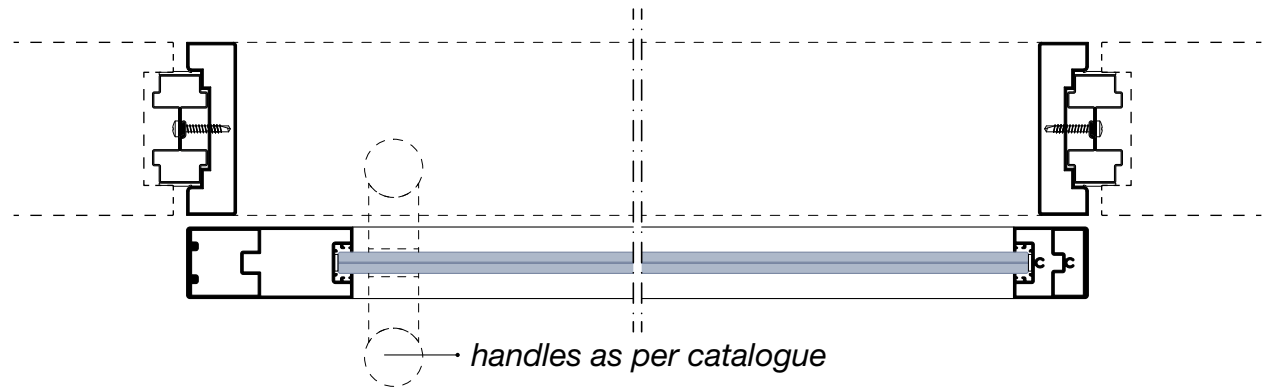

MEDIUM FRAMED DOOR LEAF 43 mm thick

CHARACTERISTICS

- **01.** soft opening-closing mechanism
- **02.** synchronised closing for double-leaf door
- **03.** lock