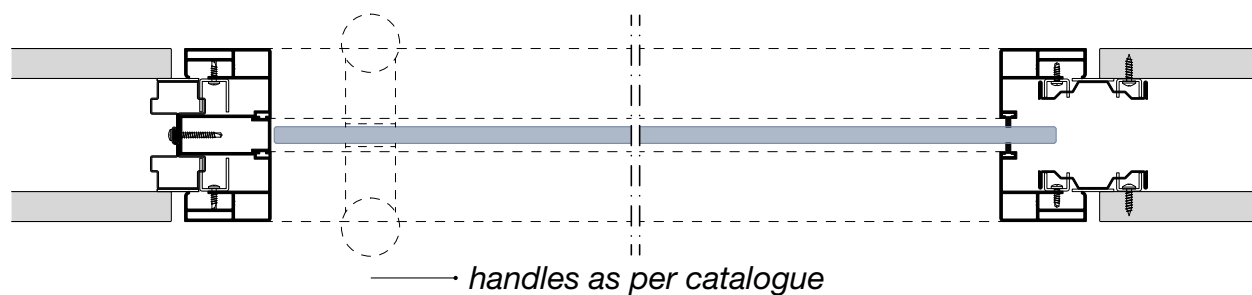

TEMPERED GLASS DOOR LEAF_INTERNAL SLIDING DOOR 10 mm thick

*only for Metrica Solid

CHARACTERISTICS

- **01.** soft opening-closing mechanism
- **02.** synchronised closing for double-leaf door
- **03.** lock