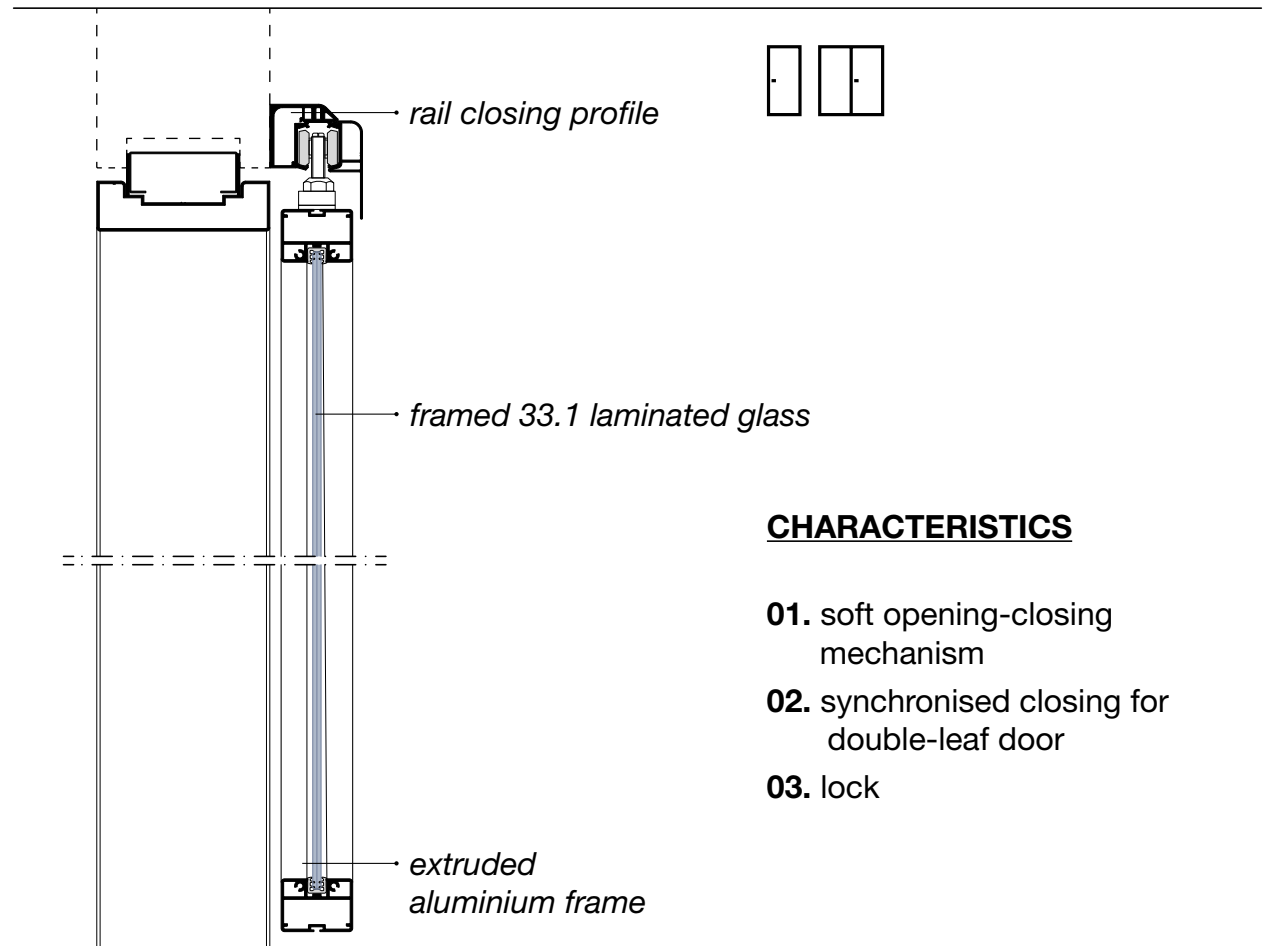

- 01.** soft opening-closing mechanism
- 02.** synchronised closing for double-leaf door
- 03.** lock

TEMPERED GLASS DOOR LEAF 10 mm thick

CHARACTERISTICS

- 01.** soft opening-closing mechanism
- 02.** synchronised closing for double-leaf door
- 03.** lock

LARGE FRAMED DOOR LEAF 43 mm thick

CHARACTERISTICS

- 01.** soft opening-closing mechanism
- 02.** synchronised closing for double-leaf door
- 03.** lock

MEDIUM FRAMED DOOR LEAF 43 mm thick

CHARACTERISTICS