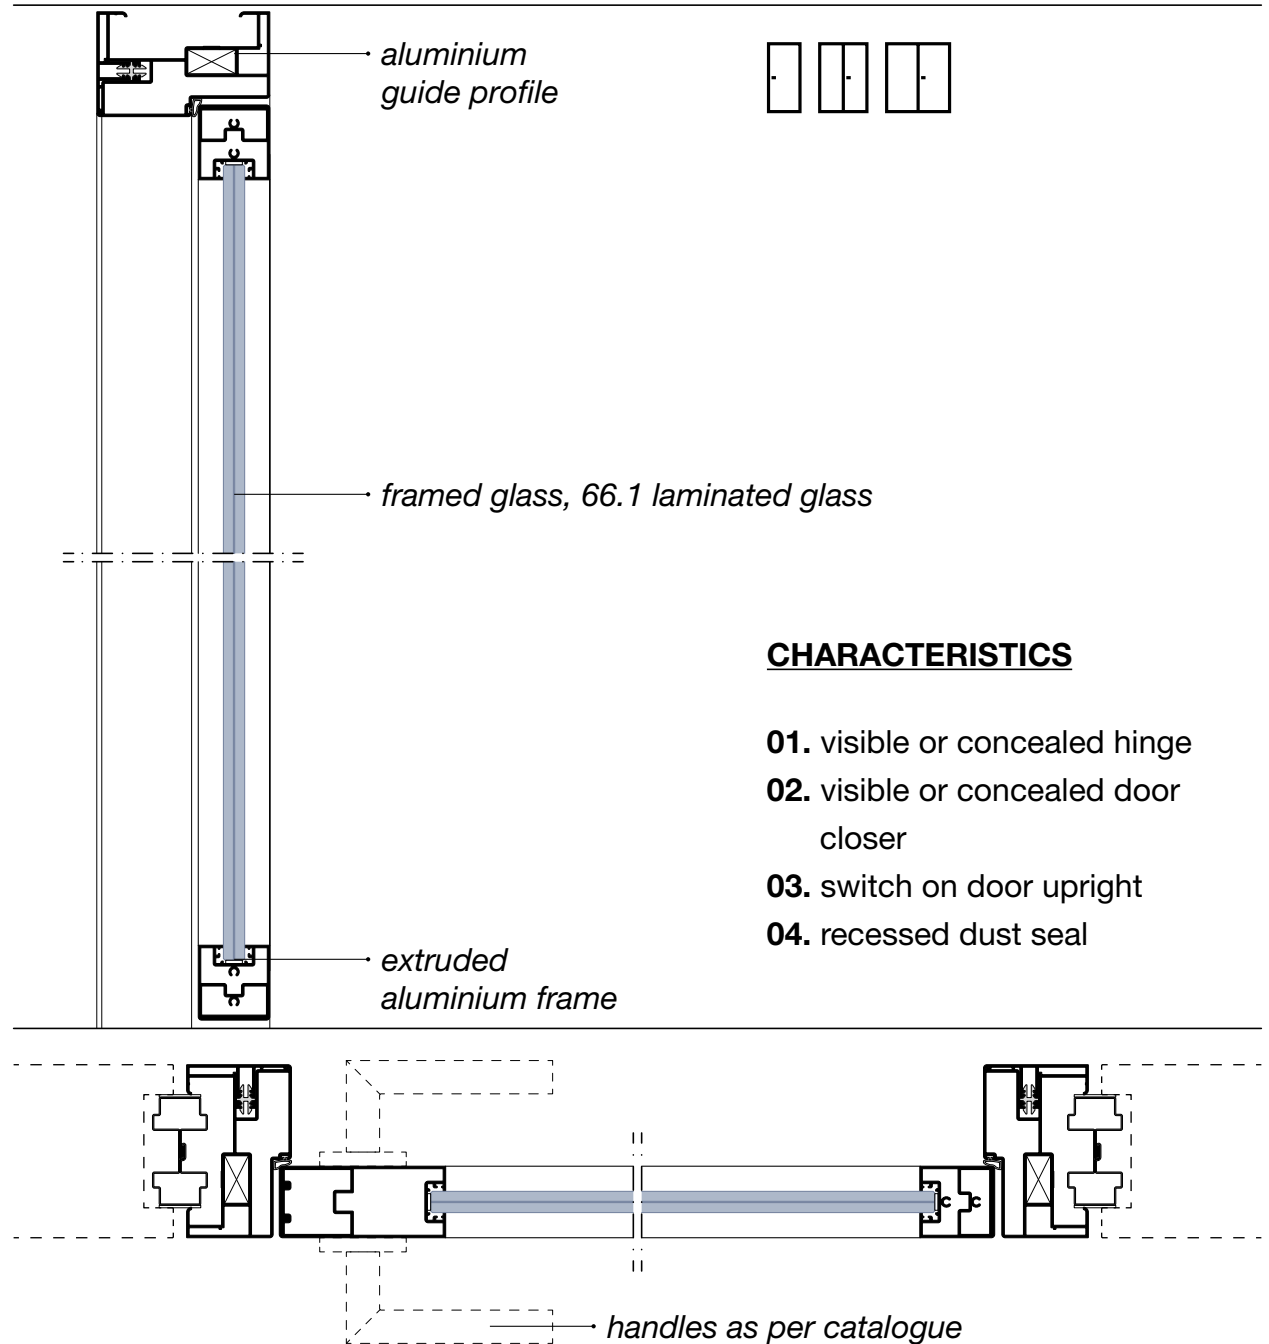

ML9

ML10

ML11

MLQ

MLT

MEDIUM FRAMED DOOR LEAF 43 mm thick

MEDIUM FRAMED DOOR LEAF 43 mm thick

ML1