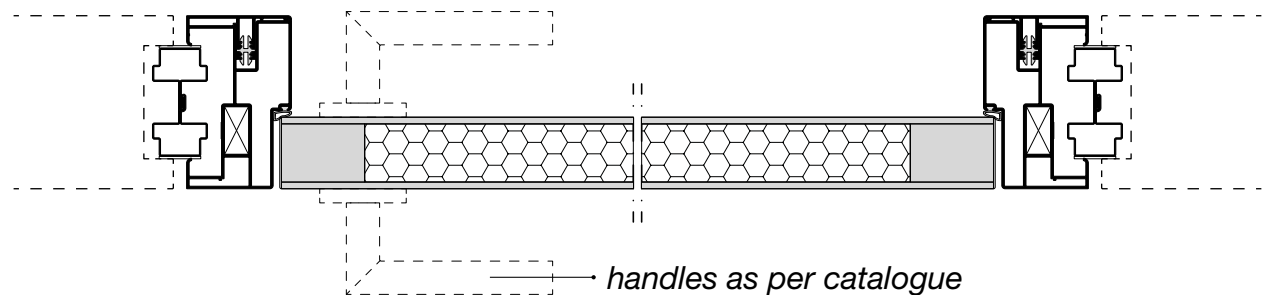

Door frame on **Metrica Solid**

SOLID DOOR LEAF 43 mm thick

CHARACTERISTICS

- 01.** visible or concealed hinge
- 02.** visible or concealed door closer
- 03.** switch on door upright
- 04.** recessed dust seal