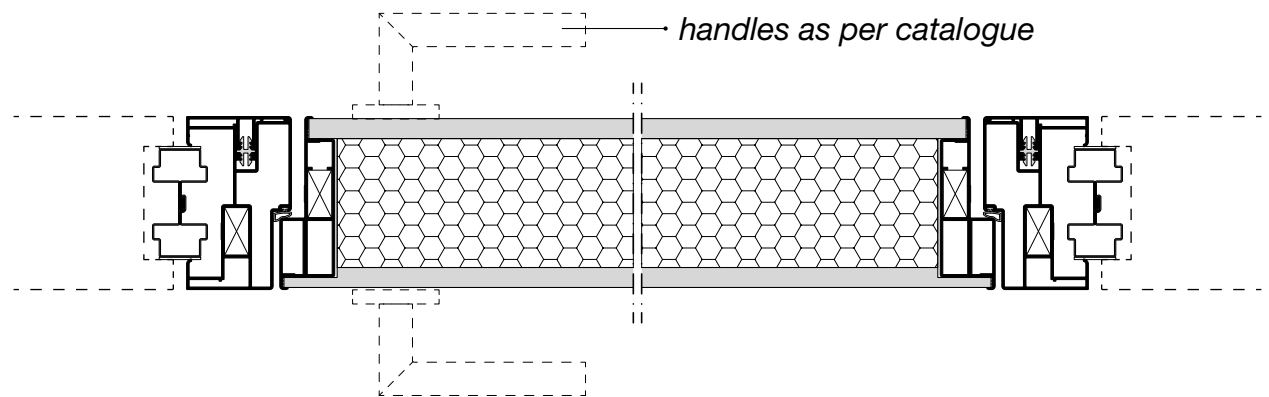

SOLID DOOR LEAF 104 mm thick

Flush door