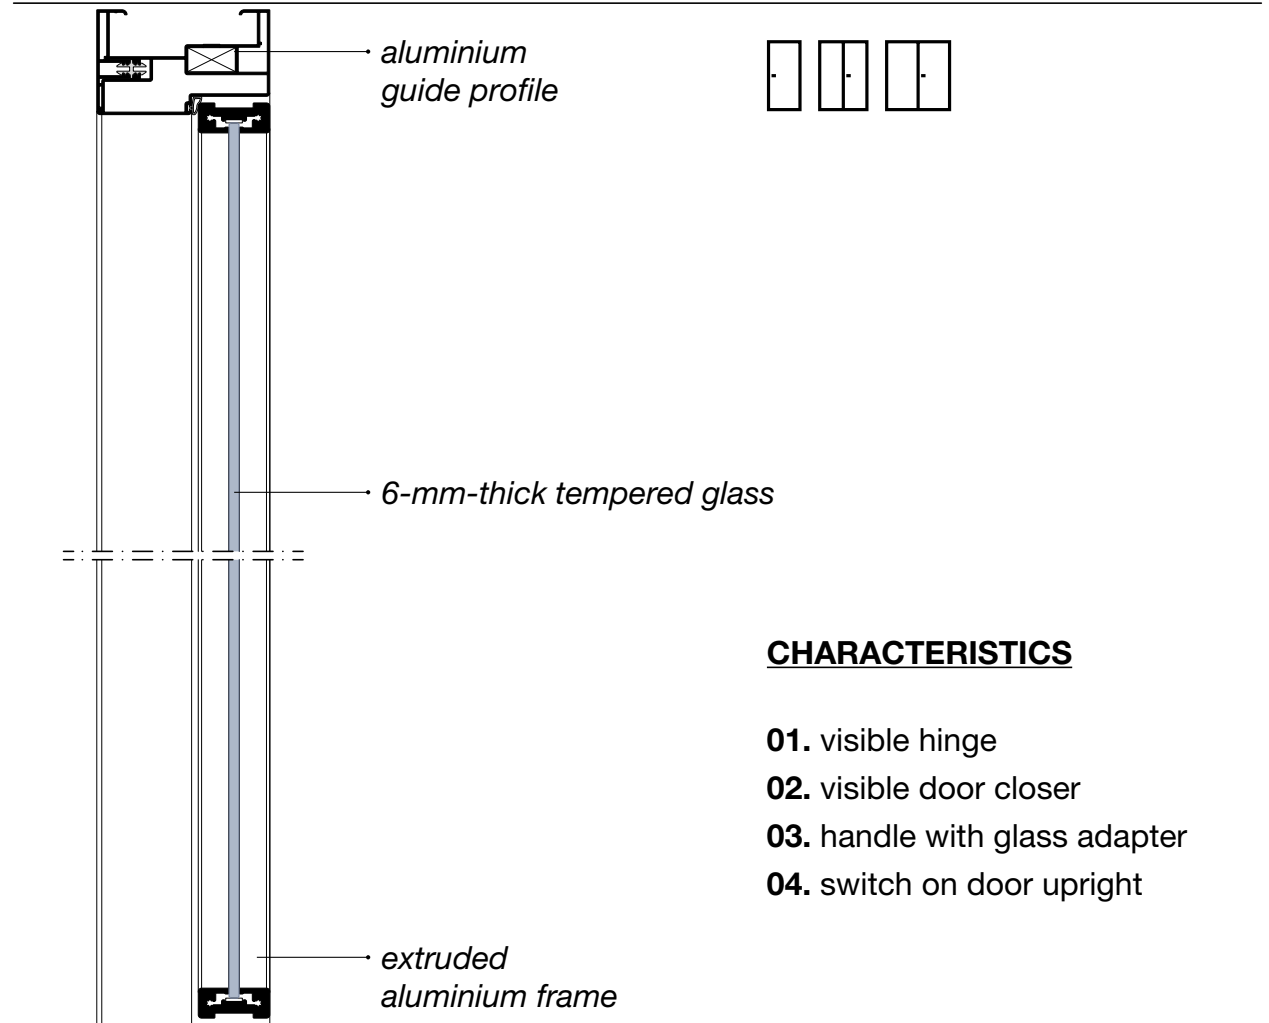

THIN FRAMED DOOR LEAF 43 mm thick