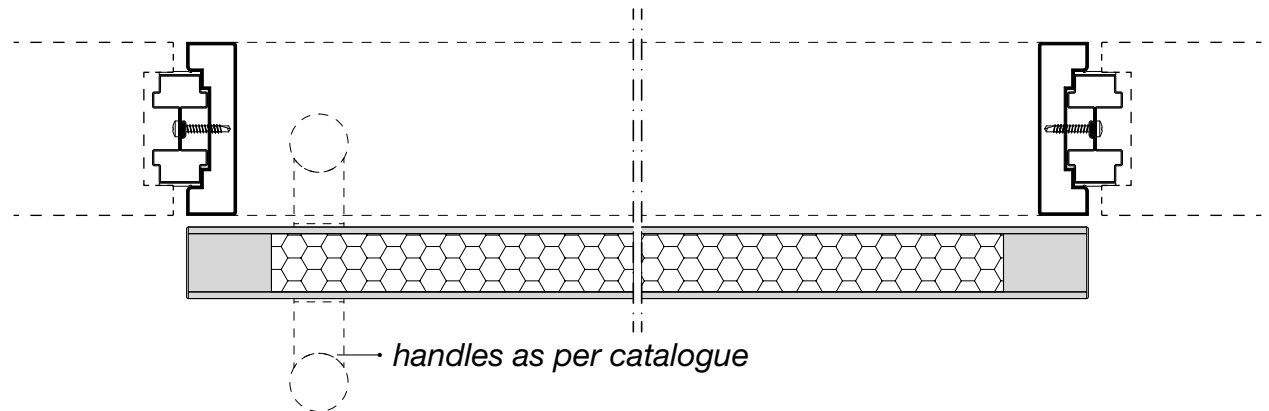

SOLID DOOR LEAF 43 mm thick

CHARACTERISTICS

- **01.** soft opening-closing mechanism
- **02.** synchronised closing for double-leaf door
- **03.** lock