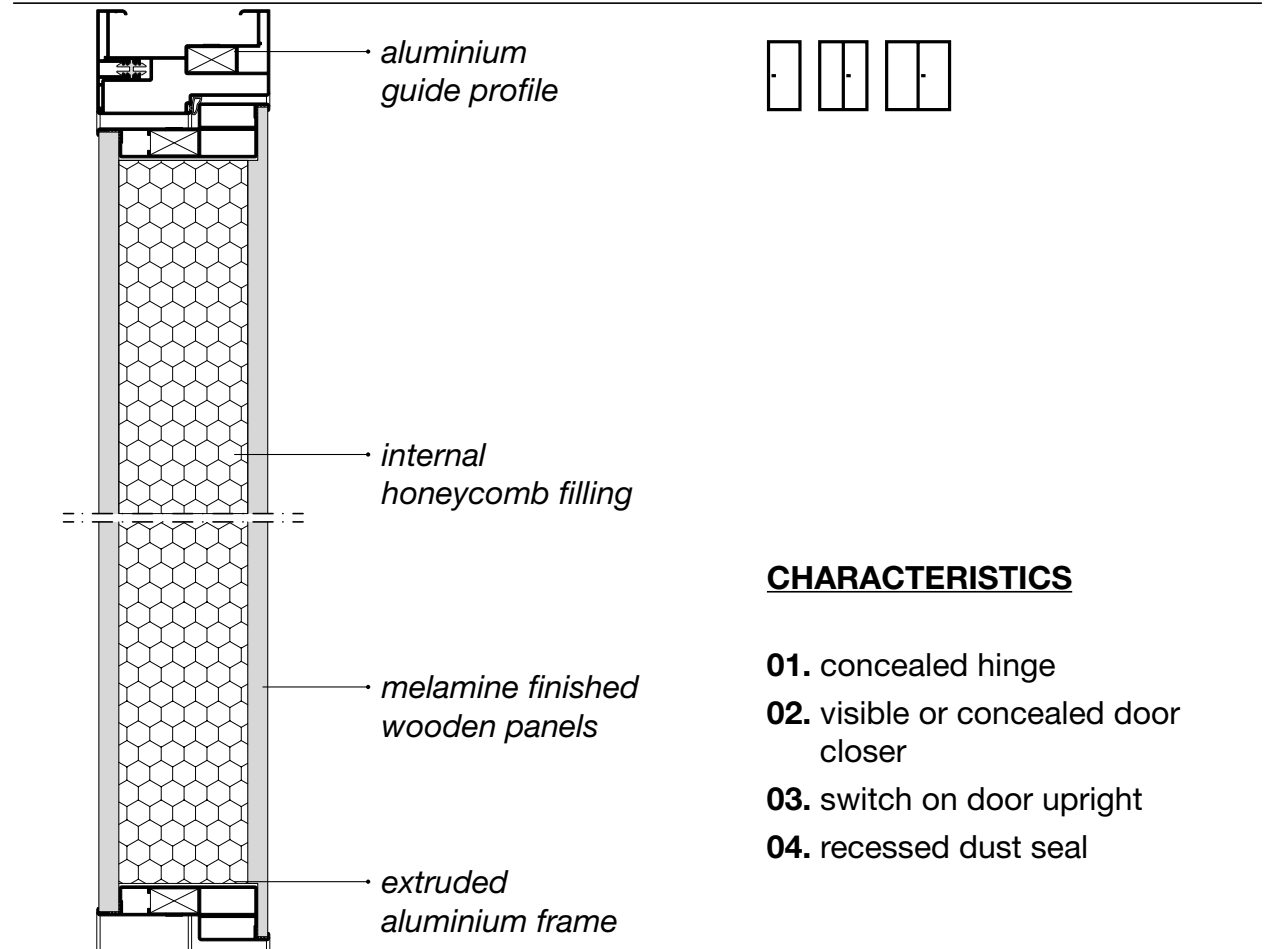

SOLID DOOR LEAF 104 mm thick

Flush door