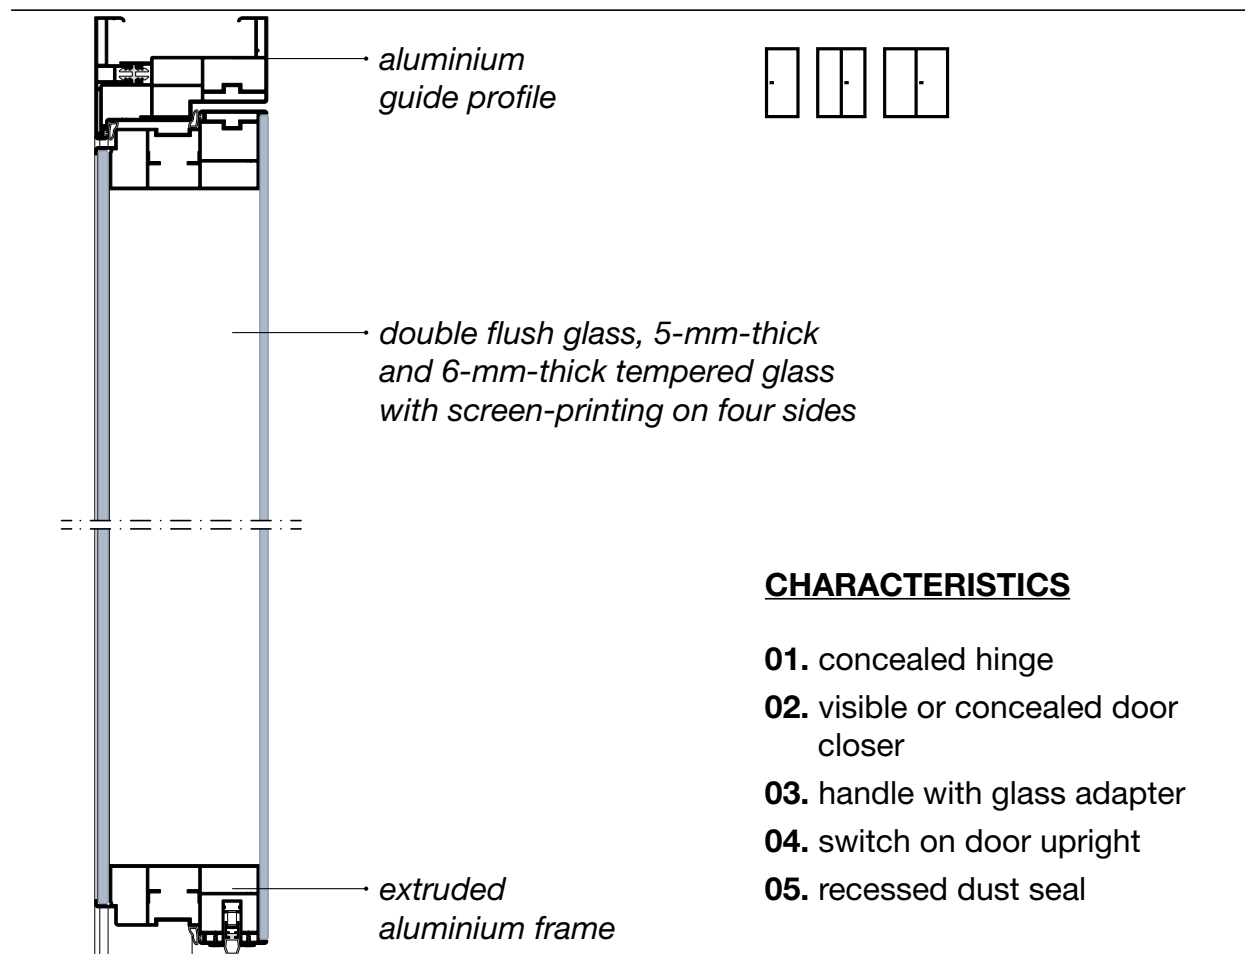

ML9

ML10

ML11

MLQ

MLT

FRAMED DOUBLE GLASS DOOR LEAF WITH SCREEN-PRINTING_DOUBLE REBATE 104 mm thick

Flush door

FRAMED DOUBLE GLASS DOOR LEAF WITH SCREEN-PRINTING_DOUBLE REBATE 104 mm thick