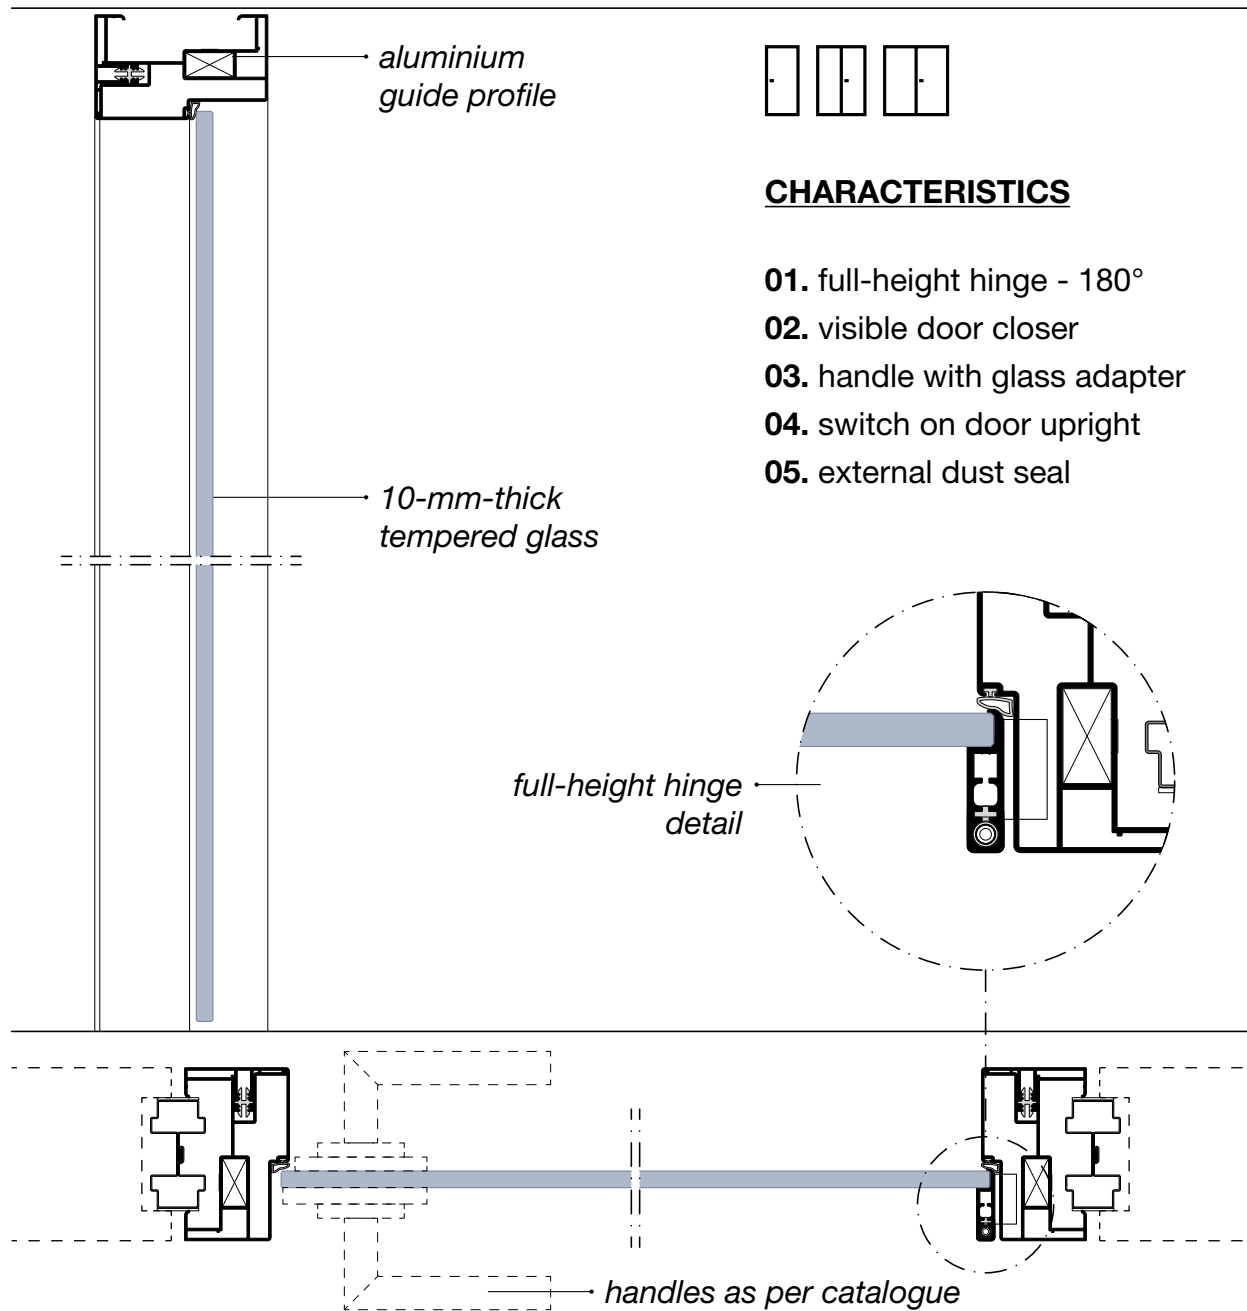

☐ ETOILE

METRICA[®] S

- 01.** Thickness: 104 mm
- 02.** Supporting structure in UNI EN 10143 zinc-plated sheet
- 03.** Partition panels mounted vertically or horizontally
- 04.** Panels with width 500/1000/1500/2000 mm
- 05.** Double flush glass with screen-printing on four sides - 5-mm-thick tempered glass
- 06.** Fixed or adjustable corner profiles, 2-, 3- or 4-way junctions
- 07.** Door frame with cable routing
- 08.** Inspectable utility module
- 09.** 11 versions of hinged doors - solid, tempered glass and framed
- 10.** 5 versions of external sliding doors - solid, tempered glass and framed

MC11V

MCQ

MCQO

MCT

MCTO

TEMPERED GLASS DOOR LEAF_FULL-HEIGHT HINGE 10 mm thick

TEMPERED GLASS DOOR LEAF_FULL-HEIGHT HINGE 10 mm thick

MC1