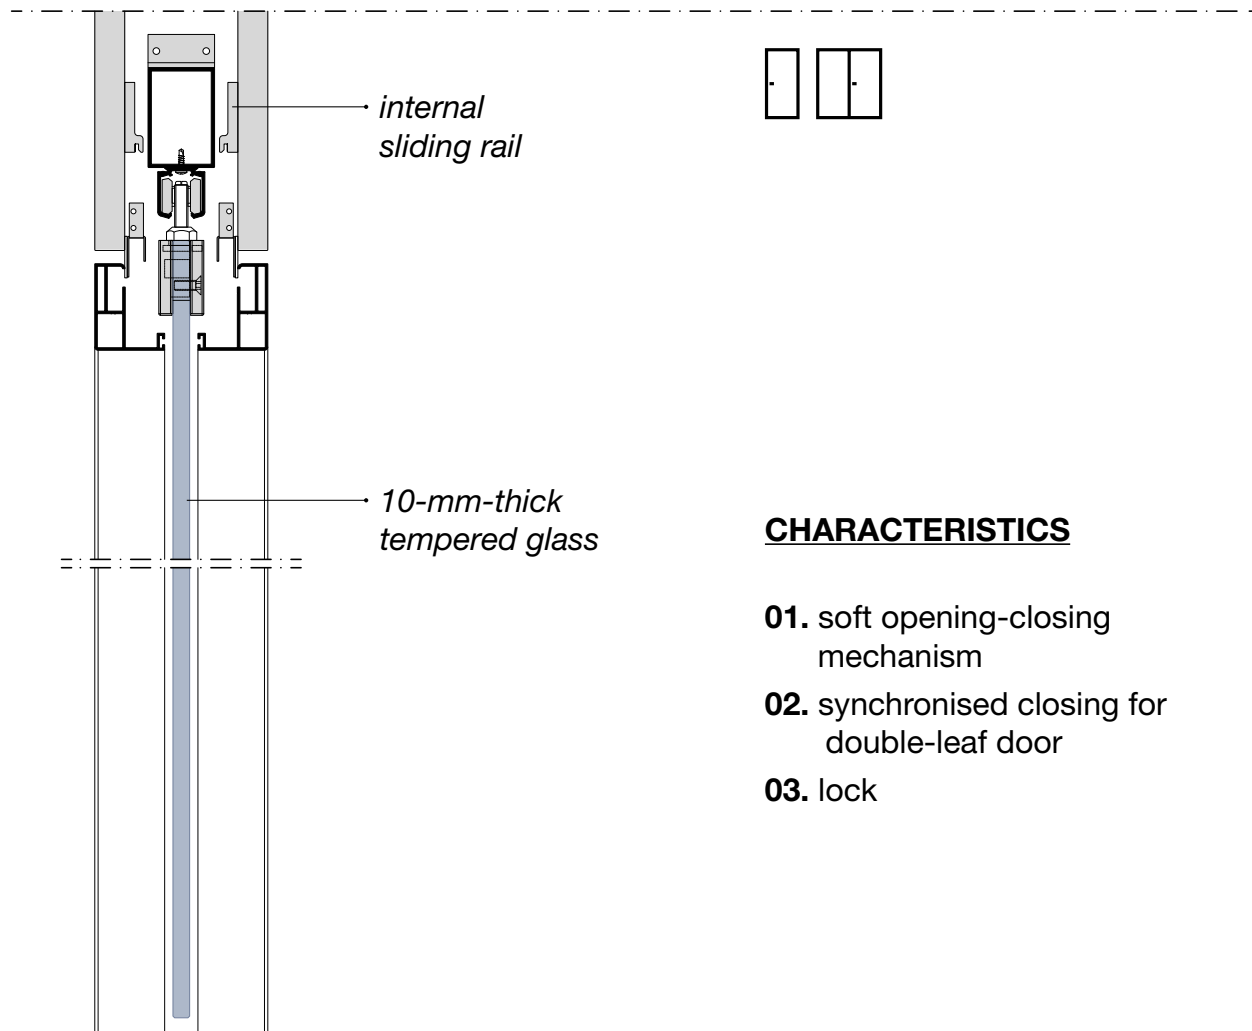

SOLID DOOR LEAF_INTERNAL SLIDING DOOR 38 mm thick

*only for Metrica Solid

TEMPERED GLASS DOOR LEAF_INTERNAL SLIDING DOOR 10 mm thick

*only for Metrica Solid

internal sliding rail

10-mm-thick tempered glass