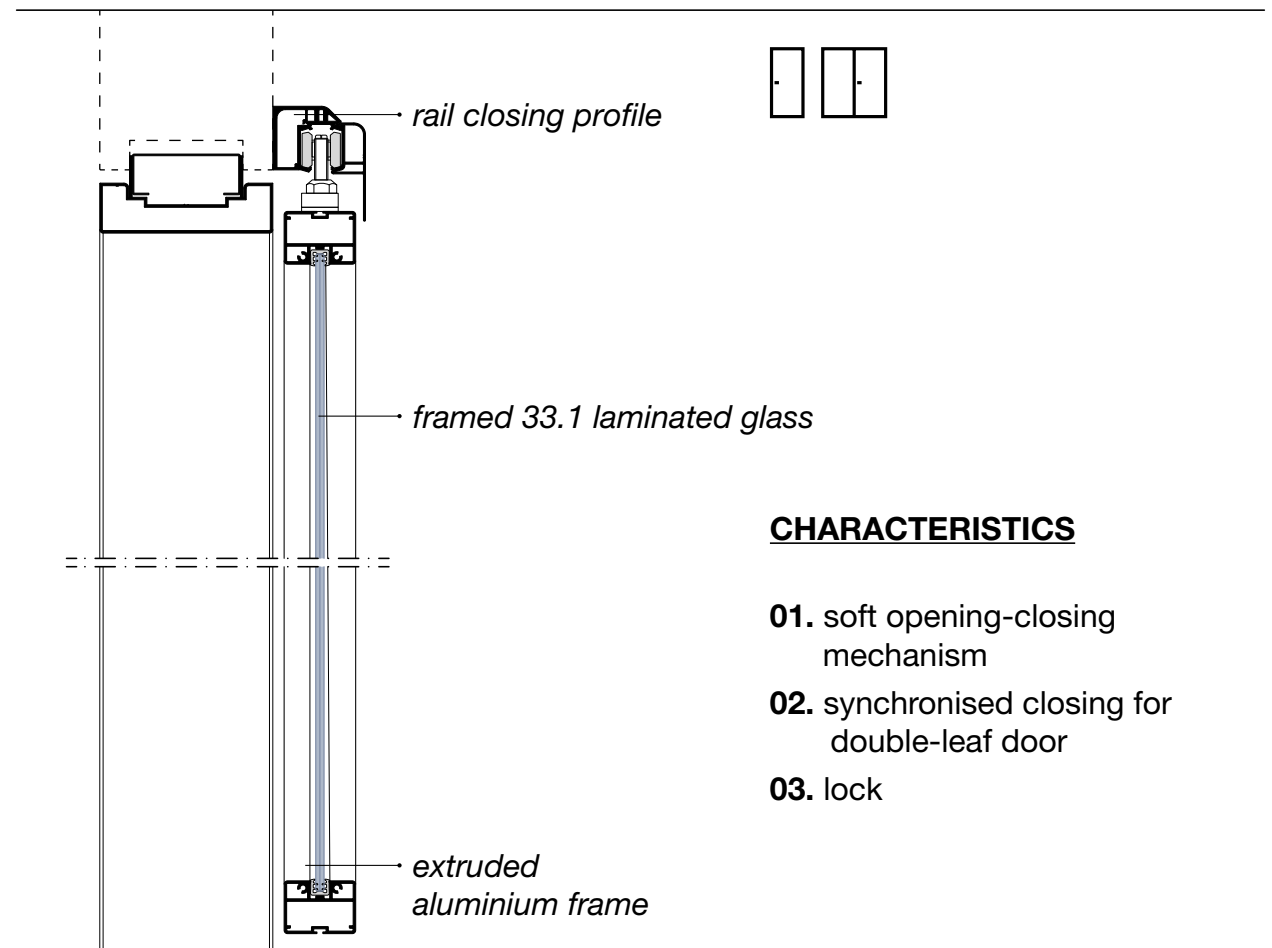

LARGE FRAMED DOOR LEAF 43 mm thick

CHARACTERISTICS

- **01.** soft opening-closing mechanism
- **02.** synchronised closing for double-leaf door
- **03.** lock