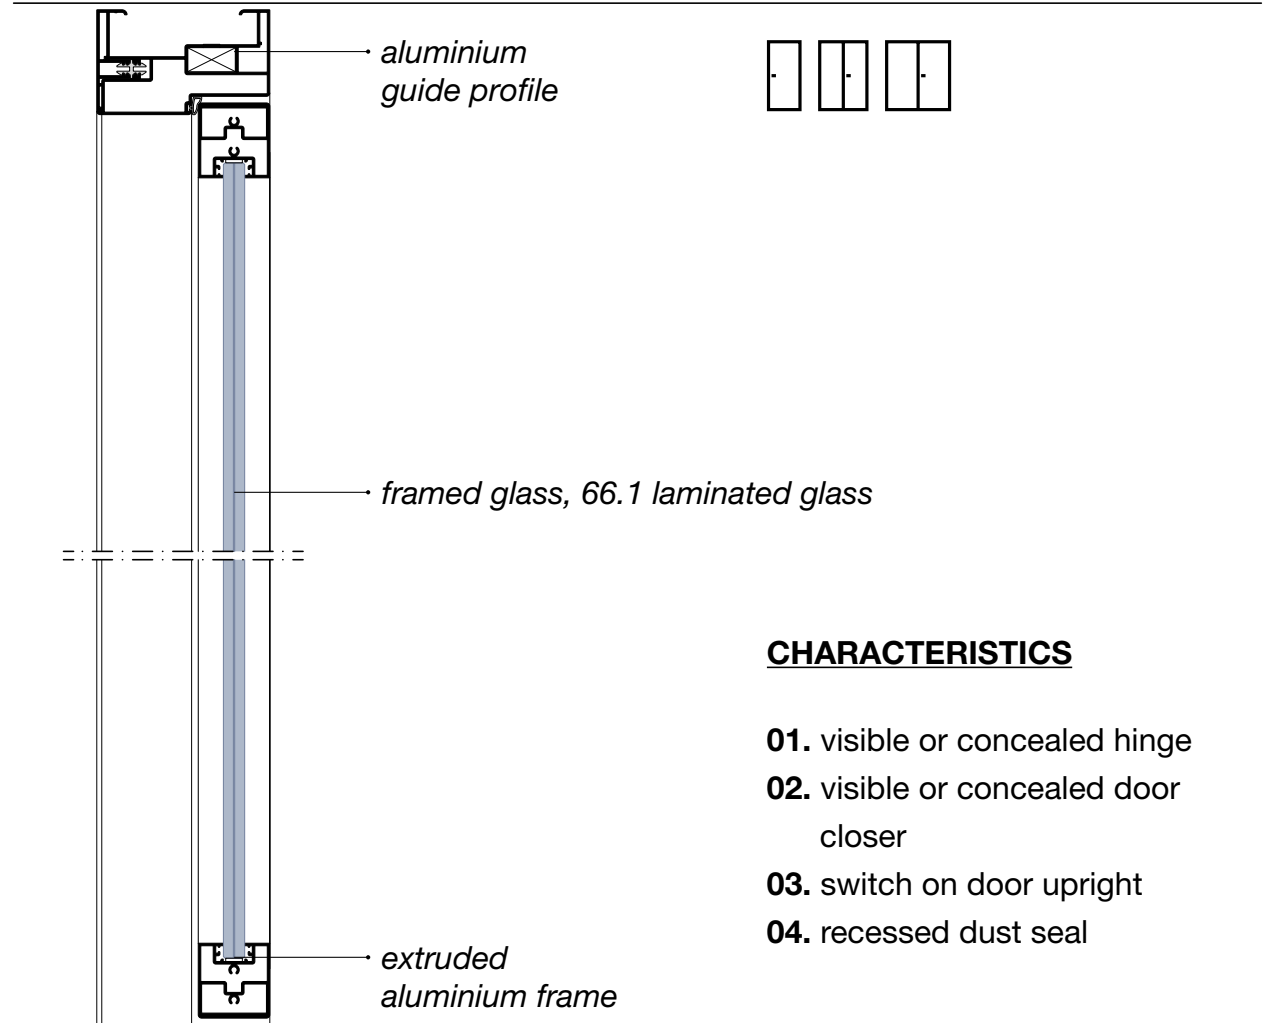

ML9

ML10

ML11

MLQ

MLT

MEDIUM FRAMED DOOR LEAF 43 mm thick

MEDIUM FRAMED DOOR LEAF 43 mm thick

ML1