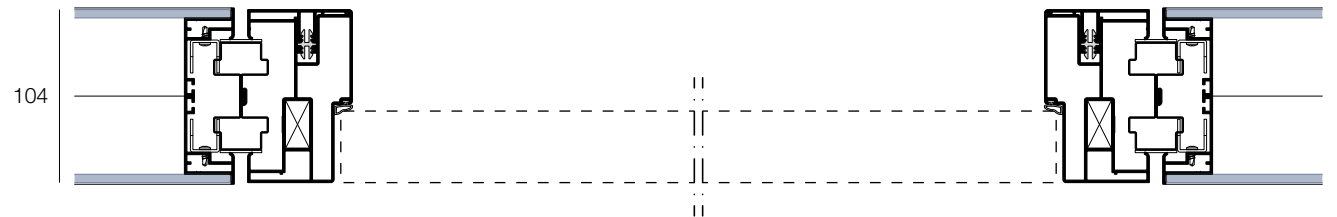

FRAMES FOR HINGED DOORS

Door frame on **Metrica R**

Door frame on **Metrica V**

Door frame on **Metrica S**

Door frame on **Metrica Solid**

SOLID DOOR LEAF 43 mm thick

CHARACTERISTICS

- 01. visible or concealed hinge
- 02. visible or concealed door closer
- 03. switch on door upright
- 04. recessed dust seal