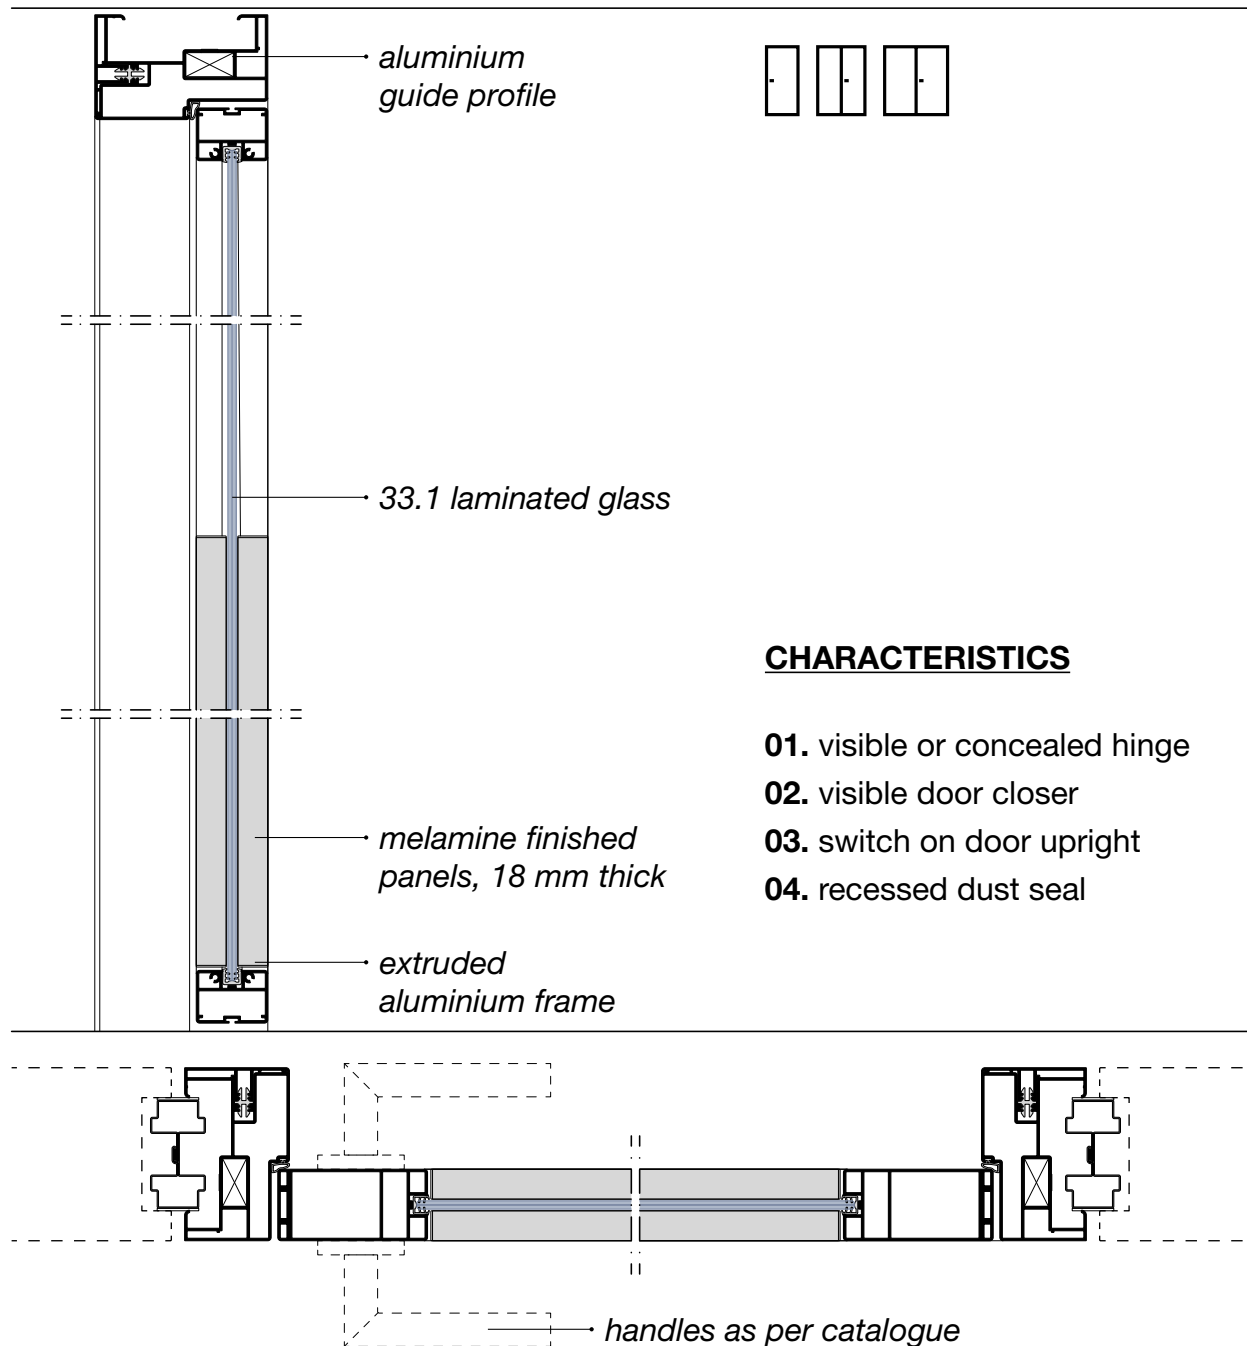

LARGE FRAMED DOOR LEAF WITH PANEL 43 mm thick