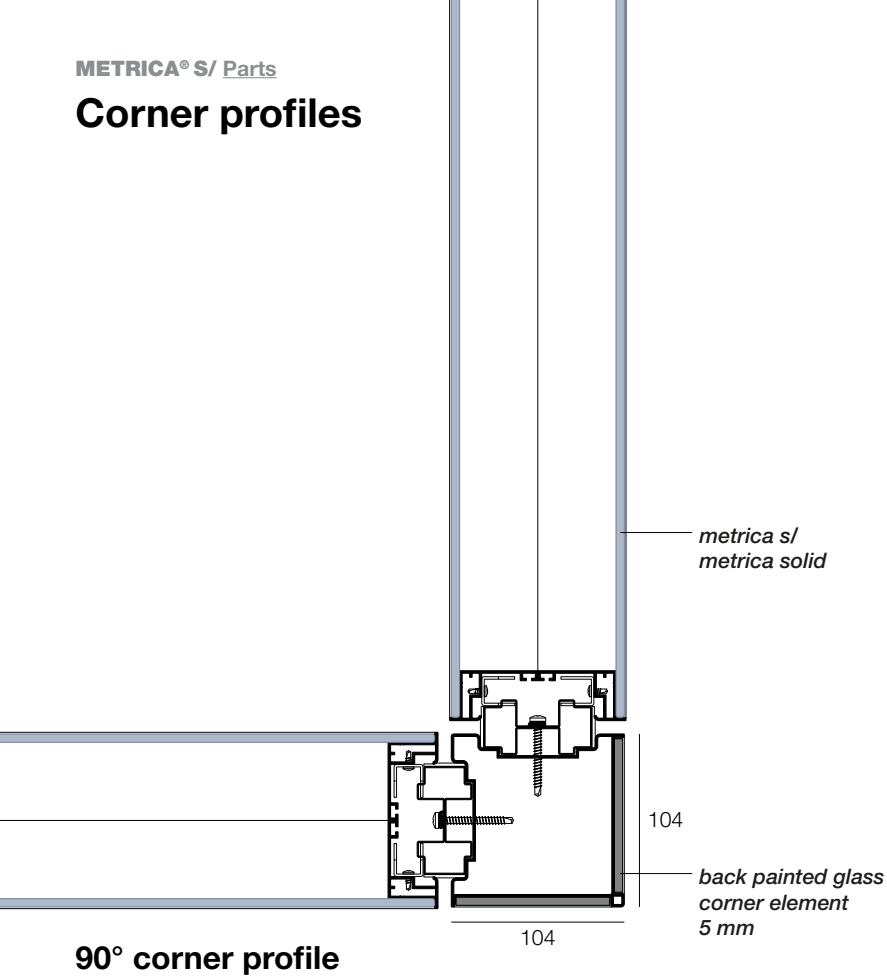

☐ ETOILE

METRICA[®] S

- 01.** Thickness: 104 mm
- 02.** Supporting structure in UNI EN 10143 zinc-plated sheet
- 03.** Partition panels mounted vertically or horizontally
- 04.** Panels with width 500/1000/1500/2000 mm
- 05.** Double flush glass with screen-printing on four sides - 5-mm-thick tempered glass
- 06.** Fixed or adjustable corner profiles, 2-, 3- or 4-way junctions
- 07.** Door frame with cable routing
- 08.** Inspectable utility module
- 09.** 11 versions of hinged doors - solid, tempered glass and framed
- 10.** 5 versions of external sliding doors - solid, tempered glass and framed

- 01.** Double vertical 5-mm-thick glass - **38 dB**
- 02.** Double horizontal 5-mm-thick glass - **41 dB**
- 03.** Double vertical 5-mm-thick glass + solid panel from **39 dB** to **44 dB**

Wall-end upright

Adjustable wall-end upright

Upright from wall-end compensation panel

Wall-end upright

Wall-end upright

End profile

Storage-end upright

Junction profiles

Corner profiles

90° corner profile

Two-way
corner junction

Adjustable angle

Three-way
corner junction

Four-way
corner junction

Cabling and utility module for hinged doors

Utility module

Cabling solution