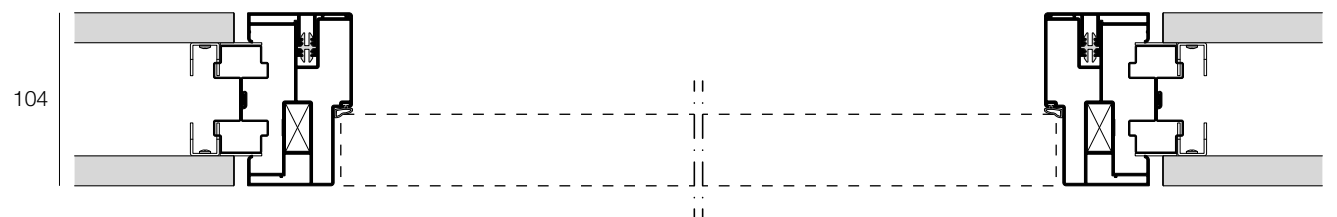

FRAMES FOR HINGED DOORS

Door frame on **Metrica R**

Door frame on **Metrica V**

Door frame on **Metrica S**

Door frame on **Metrica Solid**

SOLID DOOR LEAF 43 mm thick

CHARACTERISTICS

- 01. visible or concealed hinge
- 02. visible or concealed door closer
- 03. switch on door upright
- 04. recessed dust seal