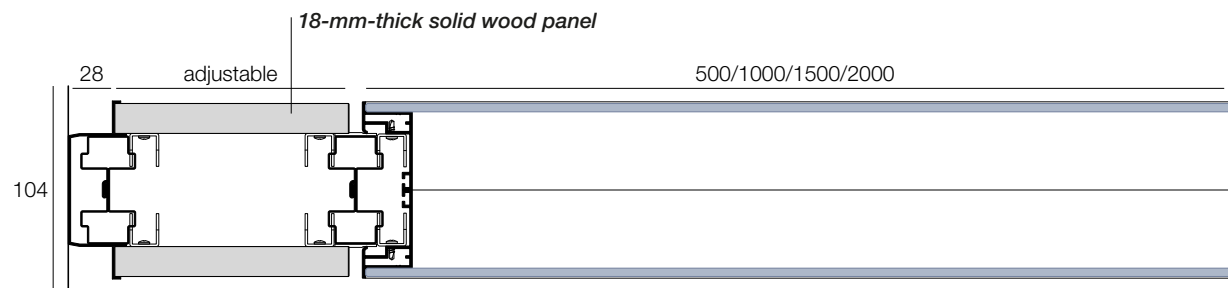

Upright from wall-end compensation panel