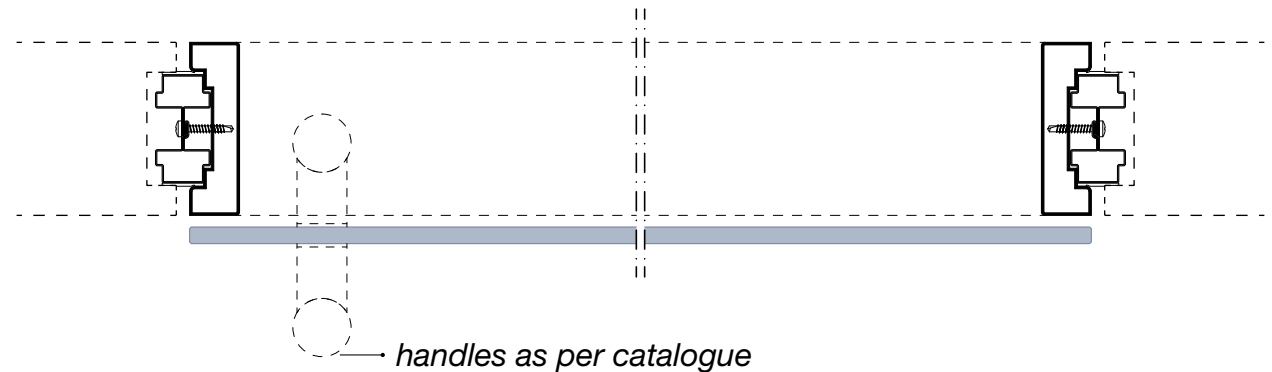

- 01.** soft opening-closing mechanism
- 02.** synchronised closing for double-leaf door
- 03.** lock

TEMPERED GLASS DOOR LEAF 10 mm thick

CHARACTERISTICS

- 01.** soft opening-closing mechanism
- 02.** synchronised closing for double-leaf door
- 03.** lock