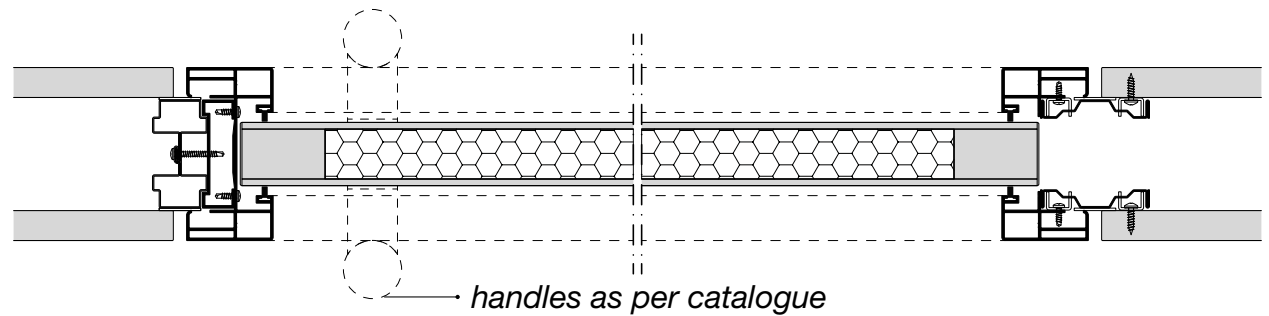

SOLID DOOR LEAF_INTERNAL SLIDING DOOR 38 mm thick

*only for Metrica Solid