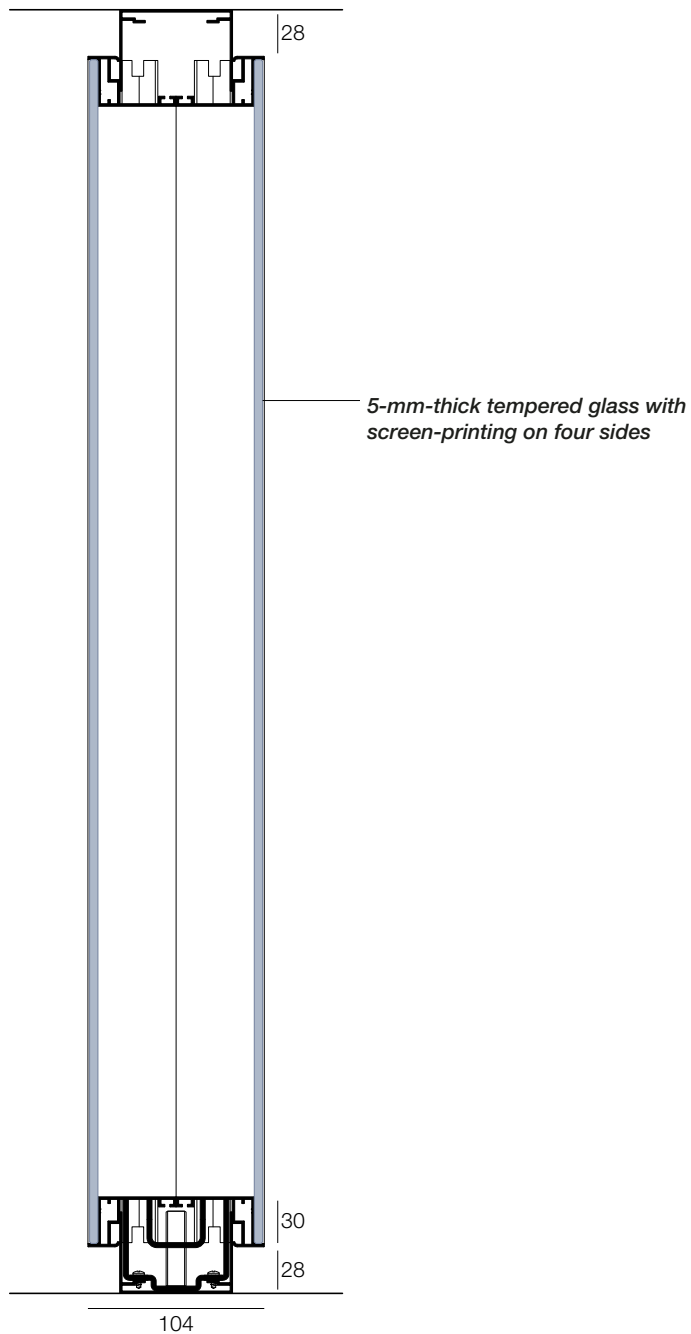

☐ ETOILE

METRICA[®] S

- 01.** Thickness: 104 mm
- 02.** Supporting structure in UNI EN 10143 zinc-plated sheet
- 03.** Partition panels mounted vertically or horizontally
- 04.** Panels with width 500/1000/1500/2000 mm
- 05.** Double flush glass with screen-printing on four sides - 5-mm-thick tempered glass
- 06.** Fixed or adjustable corner profiles, 2-, 3- or 4-way junctions
- 07.** Door frame with cable routing
- 08.** Inspectable utility module
- 09.** 11 versions of hinged doors - solid, tempered glass and framed
- 10.** 5 versions of external sliding doors - solid, tempered glass and framed

- 01.** Double vertical 5-mm-thick glass - **38 dB**
- 02.** Double horizontal 5-mm-thick glass - **41 dB**
- 03.** Double vertical 5-mm-thick glass + solid panel from **39 dB** to **44 dB**

Wall-end upright