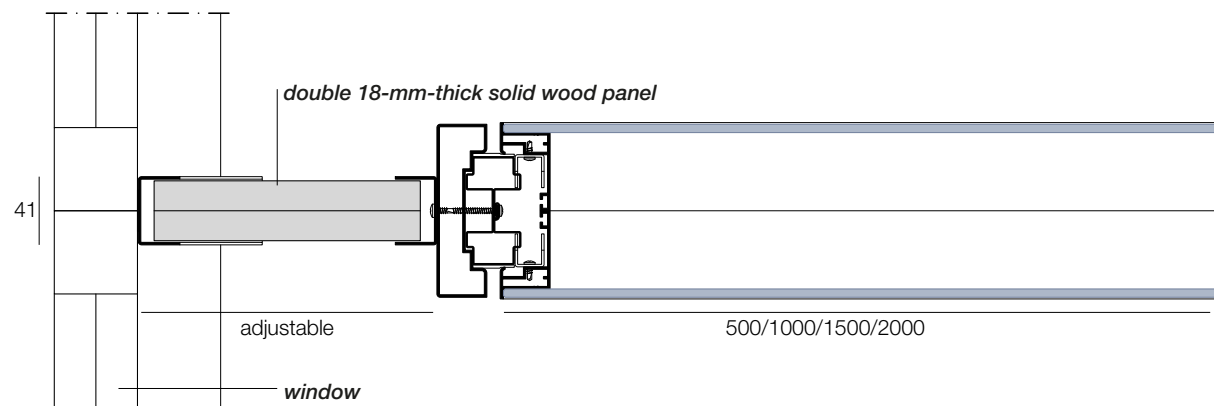

Wall-end upright