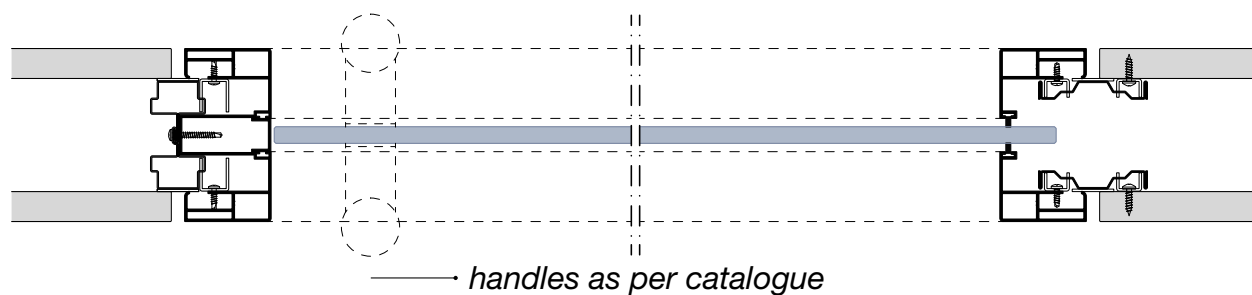

handles as per catalogue