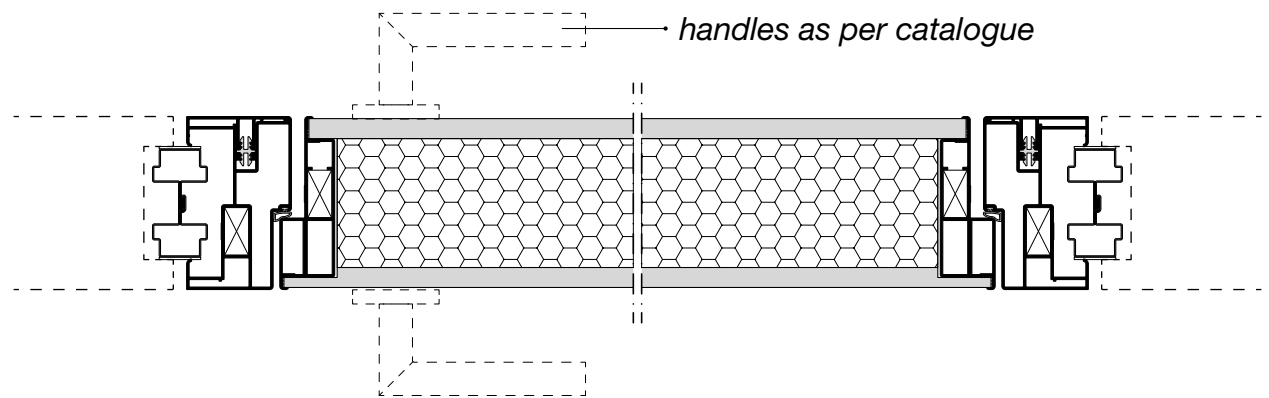

SOLID DOOR LEAF 104 mm thick

Flush door