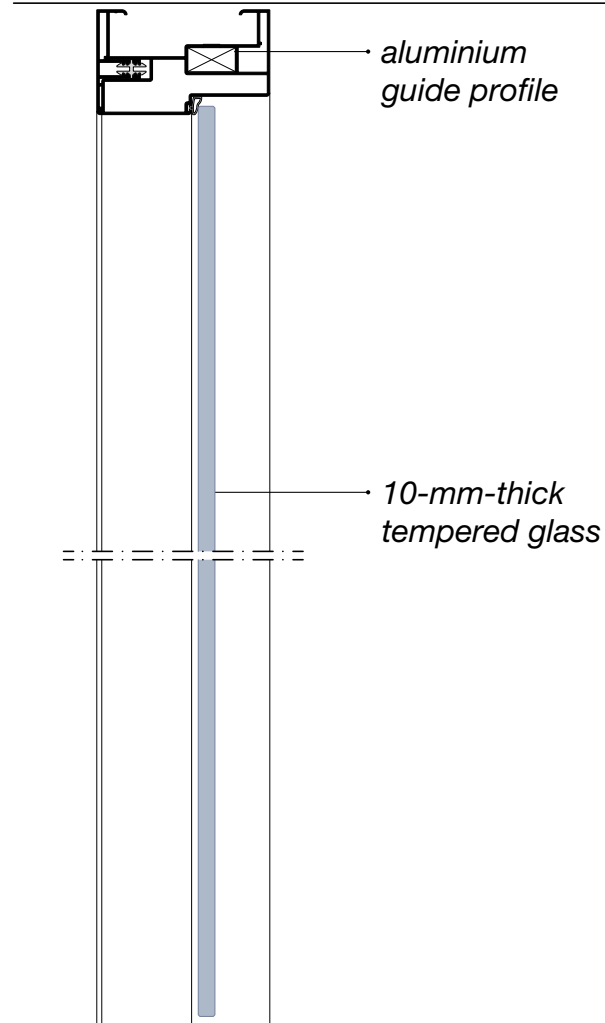

FRAMES FOR HINGED DOORS

Door frame on **Metrica R**

Door frame on **Metrica V**

Door frame on **Metrica S**

Door frame on **Metrica Solid**

SOLID DOOR LEAF 43 mm thick

CHARACTERISTICS

- 01. visible or concealed hinge
- 02. visible or concealed door closer
- 03. switch on door upright
- 04. recessed dust seal

ML10

ML11

MLQ

MLT

TEMPERED GLASS DOOR LEAF_VISIBLE HINGE 10 mm thick

CHARACTERISTICS

- 01. visible hinge - 110° or 180°
- 02. visible door closer
- 03. handle with glass adapter
- 04. switch on door upright
- 05. external dust seal