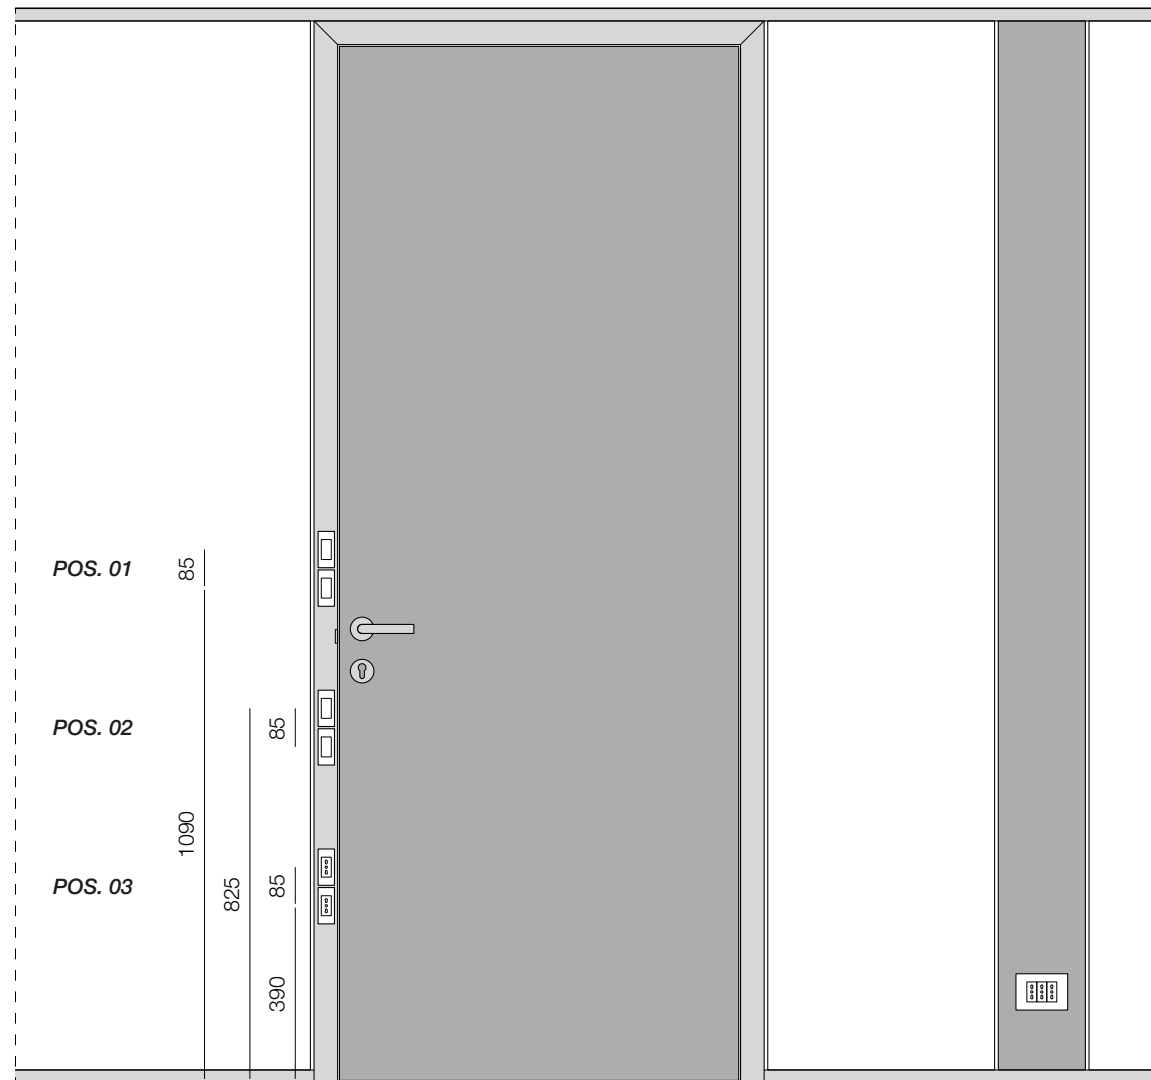

Cabling solution

*possible positions for switches and sockets on the door frame