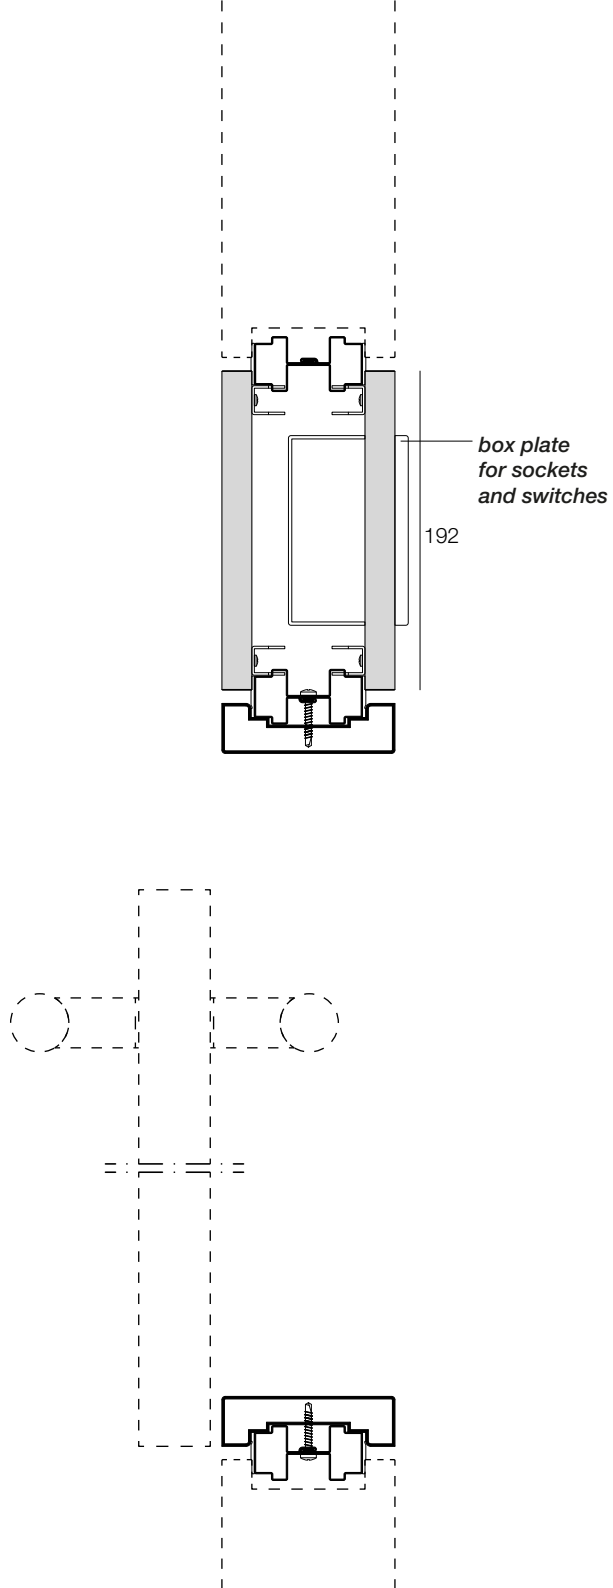

Adjustable wall-end upright

Upright from wall-end compensation panel

Wall-end upright

Wall-end upright

End profile

Storage-end upright

Junction profiles

Corner profiles

90° corner profile

Two-way
corner junction

Adjustable angle

Three-way
corner junction

Four-way
corner junction

Cabling and utility module for hinged doors

Utility module

Cabling solution

*possible positions for switches and sockets on the door frame

Utility module for sliding doors

Utility module

**possible positions for switches and sockets on the utility module*

METRICA[®]
STRUCTURAL

Doors and handles

FRAMES FOR HINGED DOORS

Door frame on **Metrica R**

Door frame on **Metrica V**

Door frame on **Metrica S**

Door frame on **Metrica Solid**

SOLID DOOR LEAF 43 mm thick

CHARACTERISTICS

- 01. visible or concealed hinge
- 02. visible or concealed door closer
- 03. switch on door upright
- 04. recessed dust seal