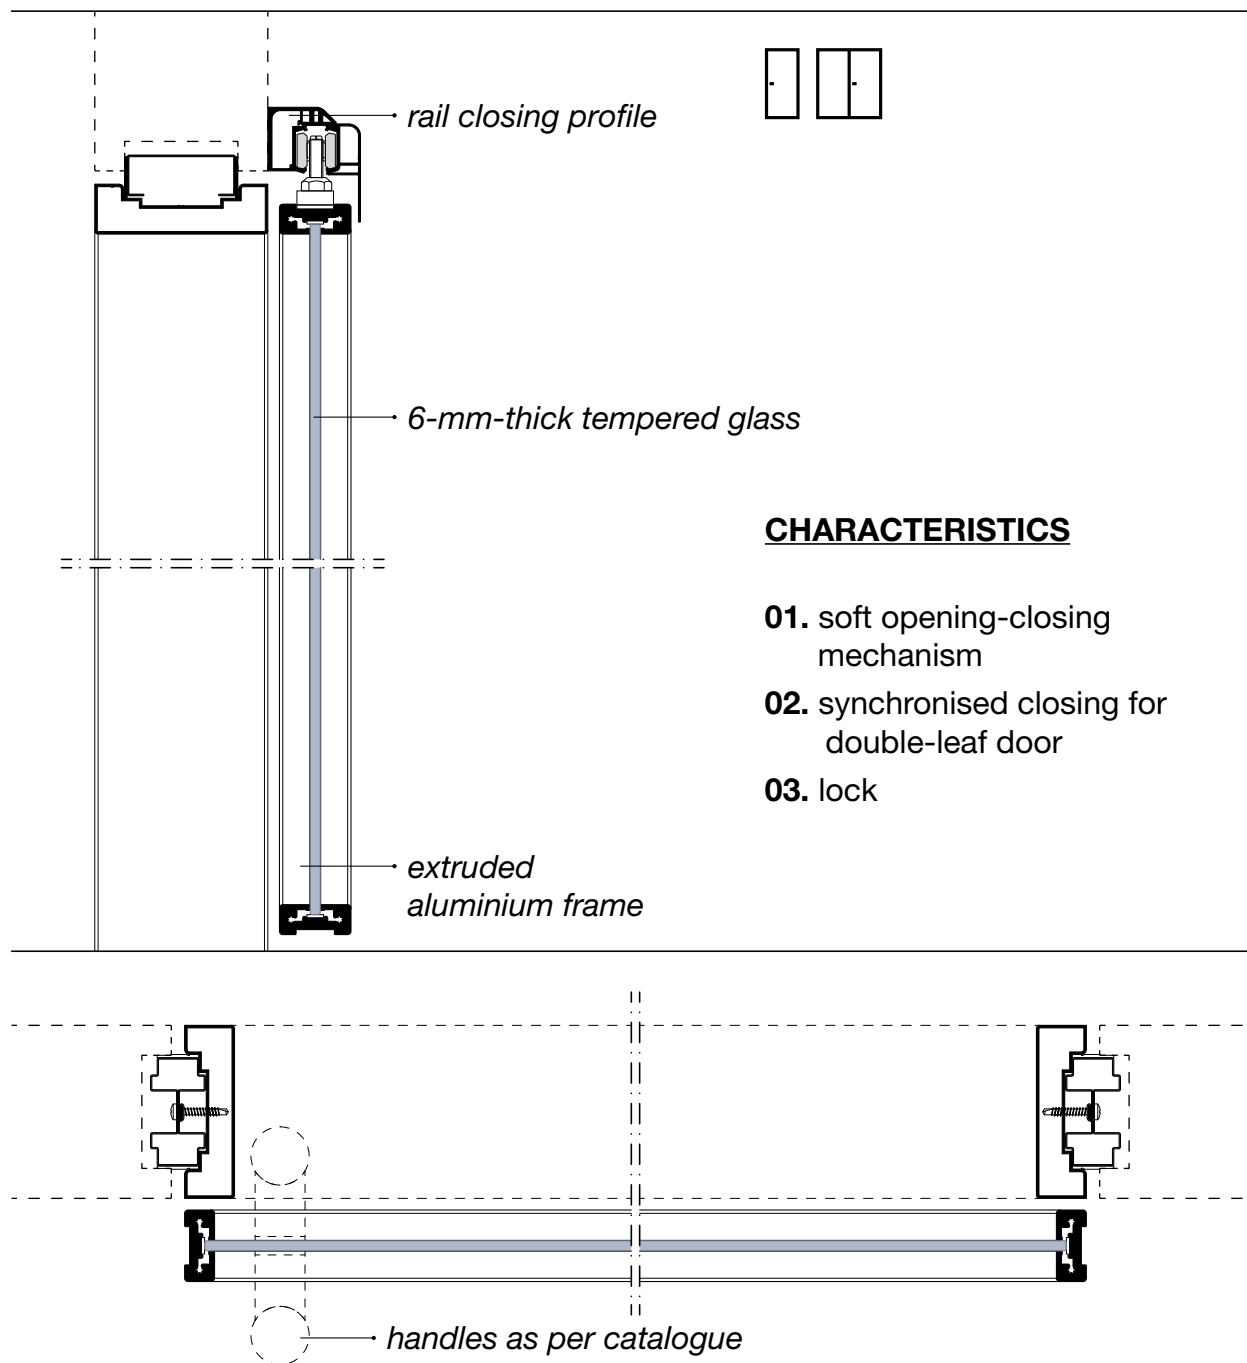

THIN FRAMED DOOR LEAF 43 mm thick

CHARACTERISTICS

- **01.** soft opening-closing mechanism
- **02.** synchronised closing for double-leaf door
- **03.** lock