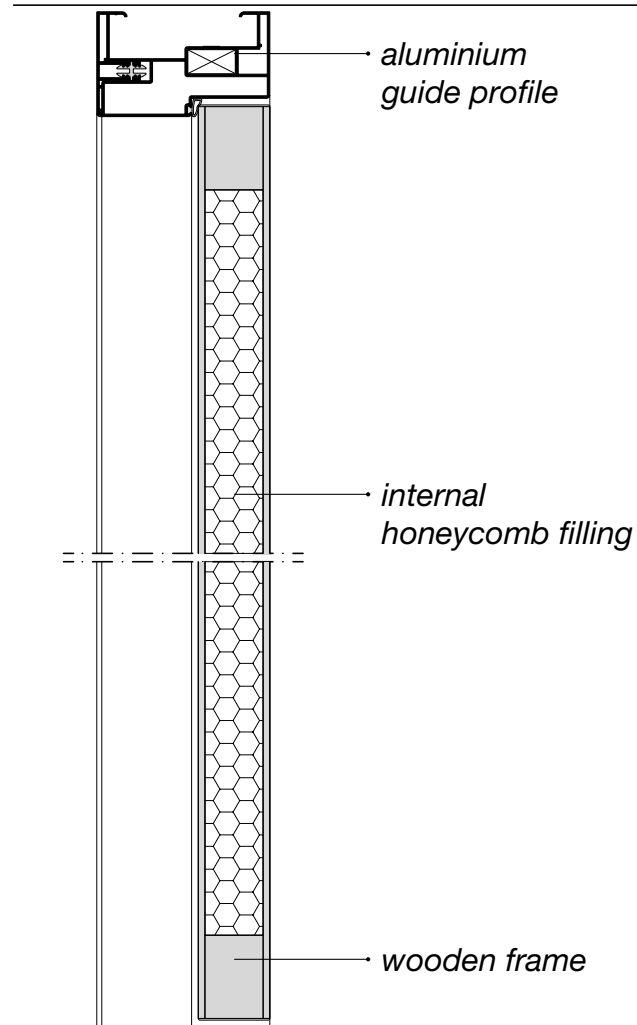

*possible positions for switches and sockets on the door frame

Utility module for sliding doors

Utility module

**possible positions for switches and sockets on the utility module*

METRICA[®]
STRUCTURAL

Doors and handles

FRAMES FOR HINGED DOORS

Door frame on **Metrica R**

Door frame on **Metrica V**

Door frame on **Metrica S**

Door frame on **Metrica Solid**

SOLID DOOR LEAF 43 mm thick

CHARACTERISTICS

- 01. visible or concealed hinge
- 02. visible or concealed door closer
- 03. switch on door upright
- 04. recessed dust seal

ML10

ML11

MLQ

MLT

TEMPERED GLASS DOOR LEAF_VISIBLE HINGE 10 mm thick

CHARACTERISTICS

- 01. visible hinge - 110° or 180°
- 02. visible door closer
- 03. handle with glass adapter
- 04. switch on door upright
- 05. external dust seal