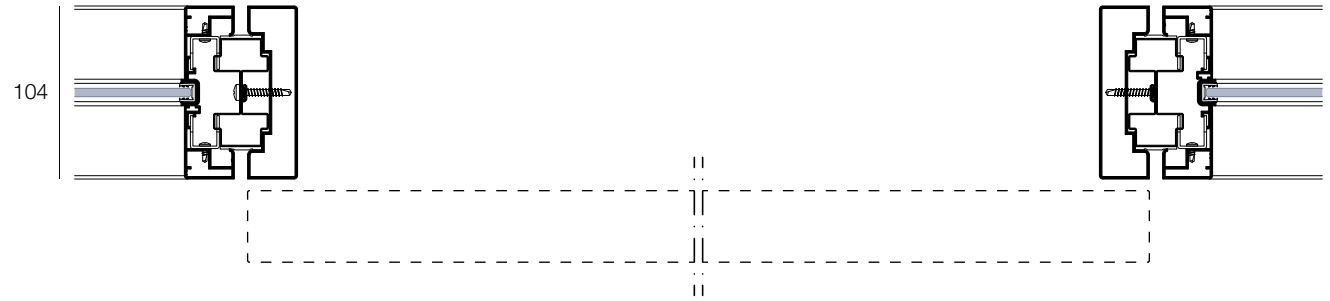

MLT

FRAMES FOR SLIDING DOORS

Door frame on **Metrica R**

Door frame on **Metrica V**

Door frame on **Metrica S**

Door frame on **Metrica Solid**

SOLID DOOR LEAF 43 mm thick

CHARACTERISTICS