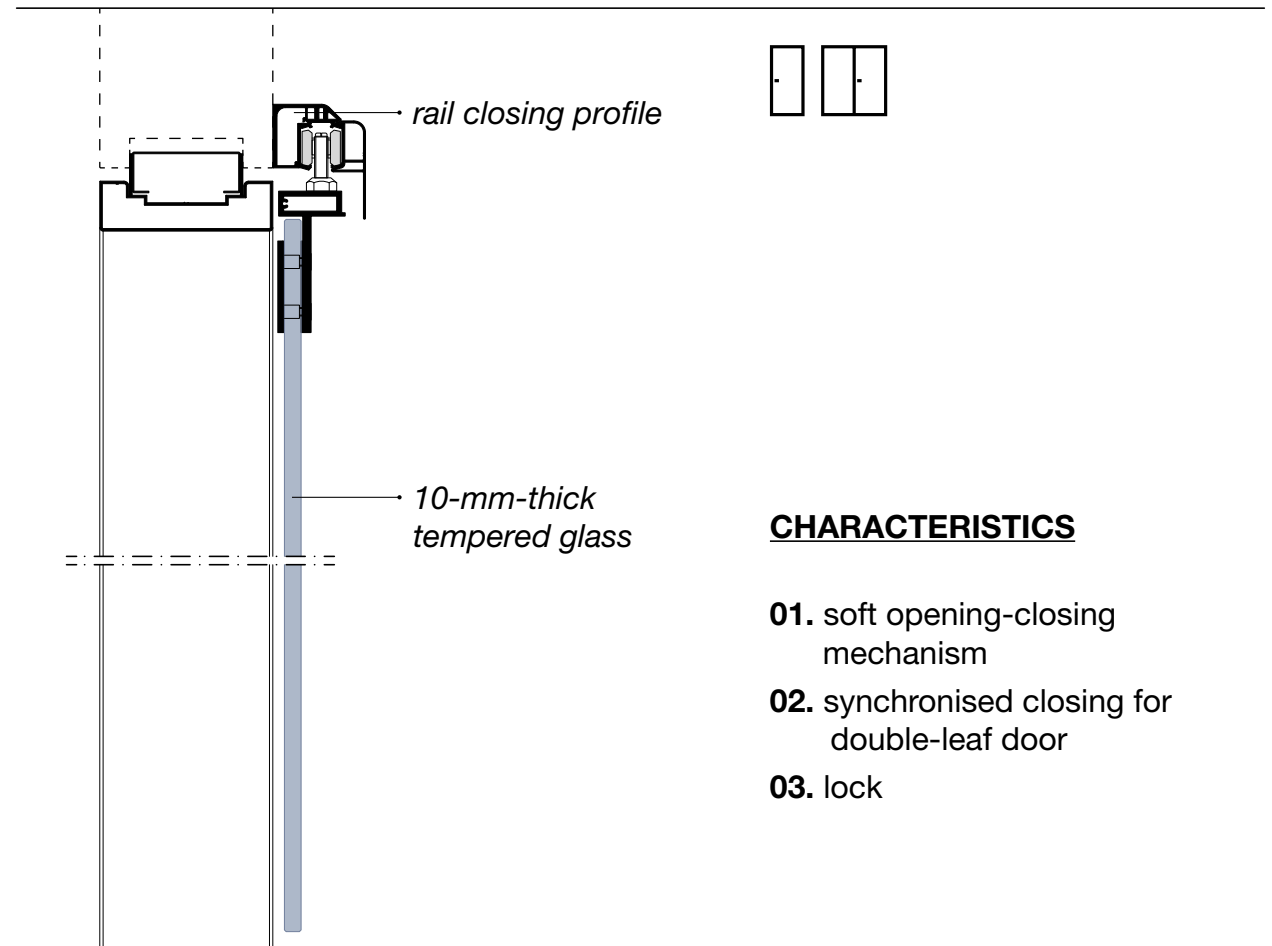

TEMPERED GLASS DOOR LEAF 10 mm thick

CHARACTERISTICS

- **01.** soft opening-closing mechanism
- **02.** synchronised closing for double-leaf door
- **03.** lock