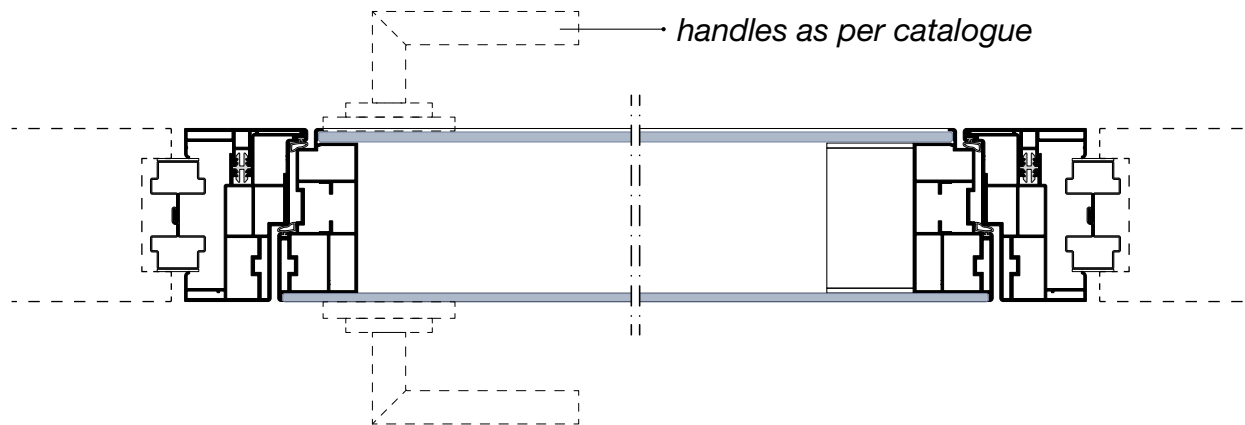

ML9

ML10

ML11

MLQ

MLT

FRAMED DOUBLE GLASS DOOR LEAF WITH SCREEN-PRINTING_DOUBLE REBATE 104 mm thick

Flush door

FRAMED DOUBLE GLASS DOOR LEAF WITH SCREEN-PRINTING_DOUBLE REBATE 104 mm thick