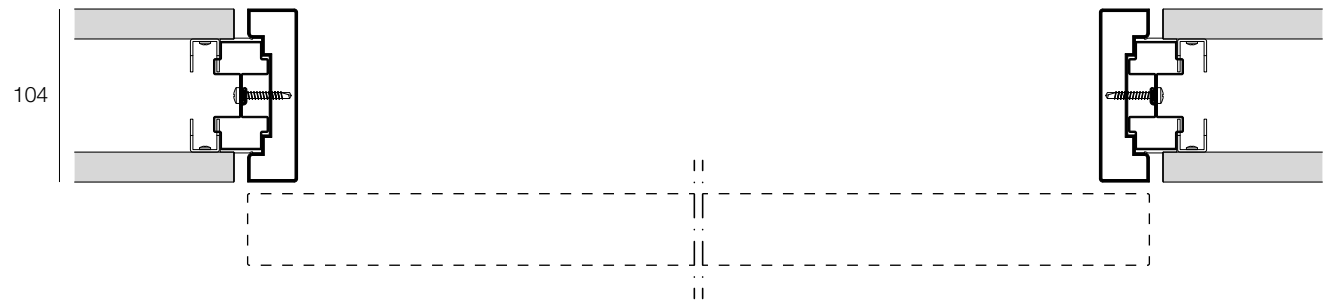

MLT

FRAMES FOR SLIDING DOORS

Door frame on **Metrica R**

Door frame on **Metrica V**

Door frame on **Metrica S**

Door frame on **Metrica Solid**

SOLID DOOR LEAF 43 mm thick

CHARACTERISTICS