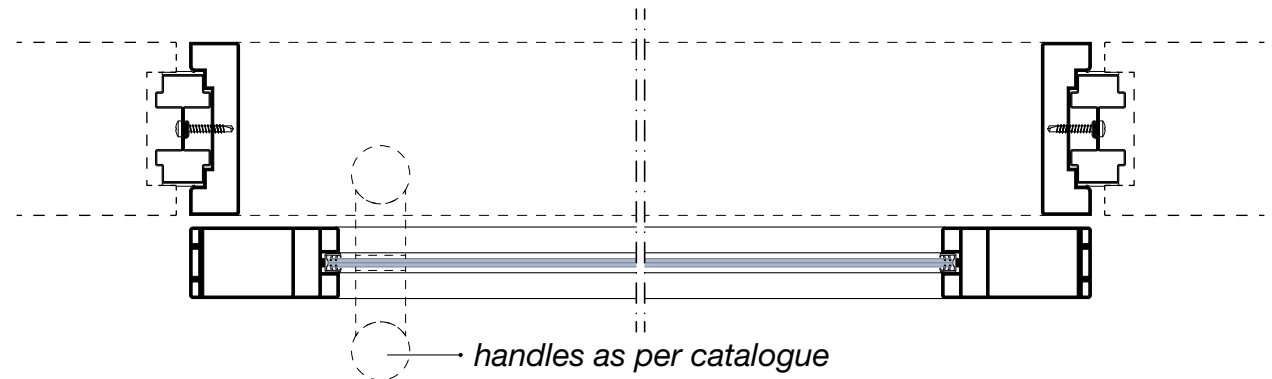

LARGE FRAMED DOOR LEAF 43 mm thick

CHARACTERISTICS

- **01.** soft opening-closing mechanism
- **02.** synchronised closing for double-leaf door
- **03.** lock