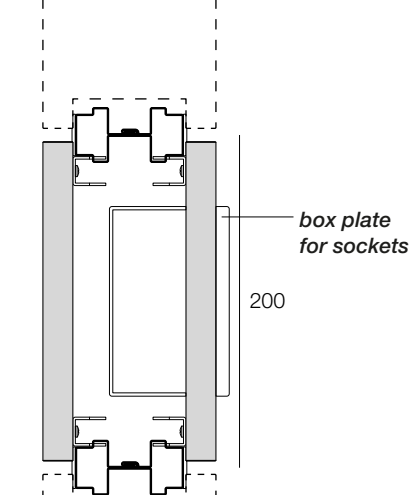

Adjustable wall-end upright

Upright from wall-end compensation panel

Wall-end upright

Wall-end upright

End profile

Storage-end upright

Junction profiles

Corner profiles

90° corner profile

Two-way
corner junction

Adjustable angle

Three-way
corner junction

Four-way
corner junction

Cabling and utility module for hinged doors

Utility module

Cabling solution

*possible positions for switches and sockets on the door frame

Utility module for sliding doors

Utility module

**possible positions for switches and sockets on the utility module*

METRICA[®]
STRUCTURAL

Doors and handles

FRAMES FOR HINGED DOORS

Door frame on **Metrica R**

Door frame on **Metrica V**

Door frame on **Metrica S**

Door frame on **Metrica Solid**

SOLID DOOR LEAF 43 mm thick

CHARACTERISTICS

- 01. visible or concealed hinge
- 02. visible or concealed door closer
- 03. switch on door upright
- 04. recessed dust seal