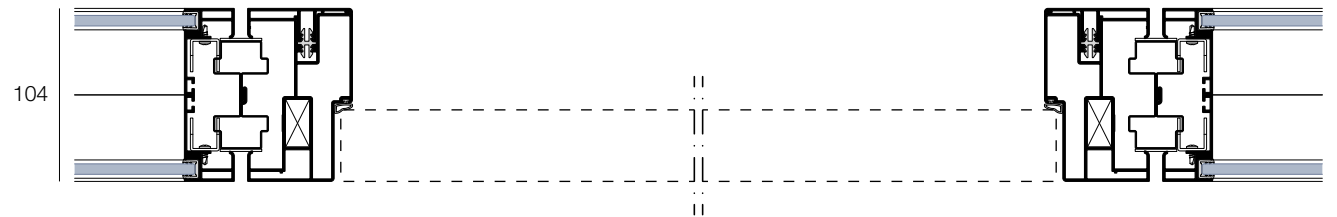

Door frame on **Metrica V**