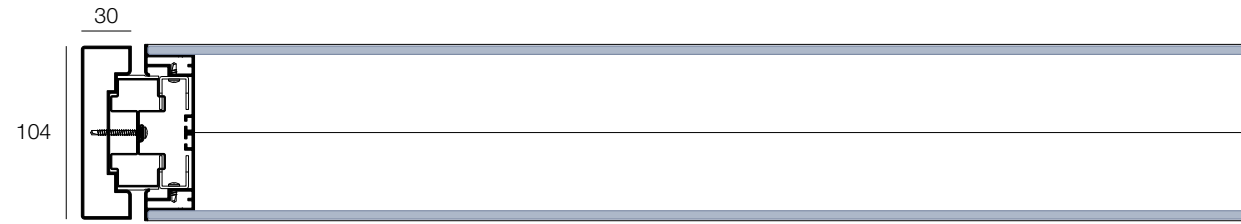

Adjustable wall-end upright

Upright from wall-end compensation panel

Wall-end upright

Wall-end upright

End profile

Storage-end upright

Junction profiles

Corner profiles

90° corner profile

Two-way
corner junction

Adjustable angle

Three-way
corner junction

Four-way
corner junction

Cabling and utility module for hinged doors

Utility module

Cabling solution