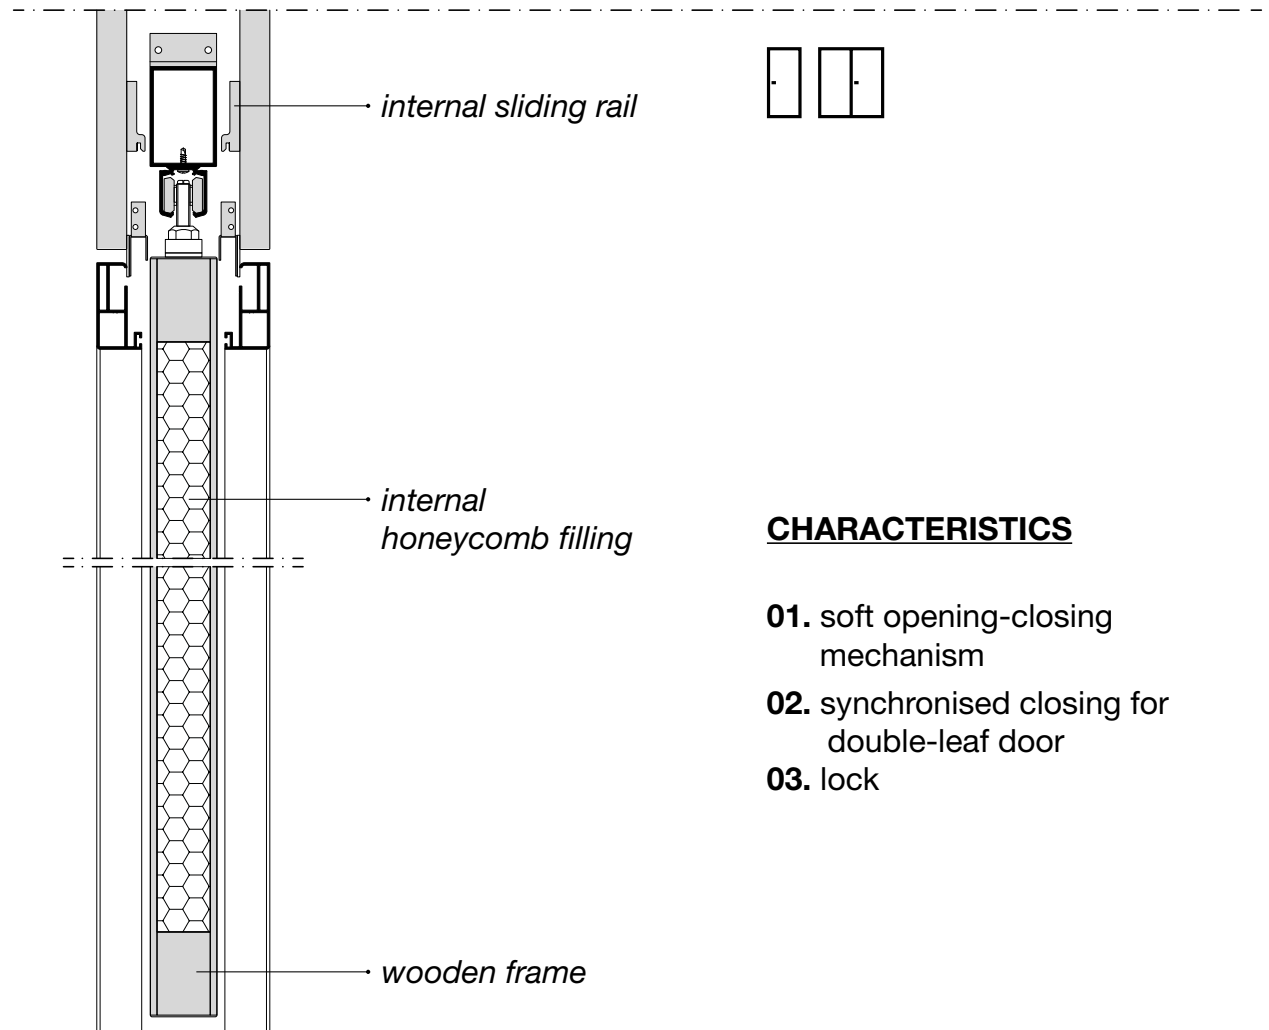

- 01.** soft opening-closing mechanism
- 02.** synchronised closing for double-leaf door
- 03.** lock

THIN FRAMED DOOR LEAF 43 mm thick

CHARACTERISTICS

- 01.** soft opening-closing mechanism
- 02.** synchronised closing for double-leaf door
- 03.** lock

SOLID DOOR LEAF_INTERNAL SLIDING DOOR 38 mm thick

*only for Metrica Solid

TEMPERED GLASS DOOR LEAF_INTERNAL SLIDING DOOR 10 mm thick

*only for Metrica Solid

internal sliding rail

10-mm-thick tempered glass